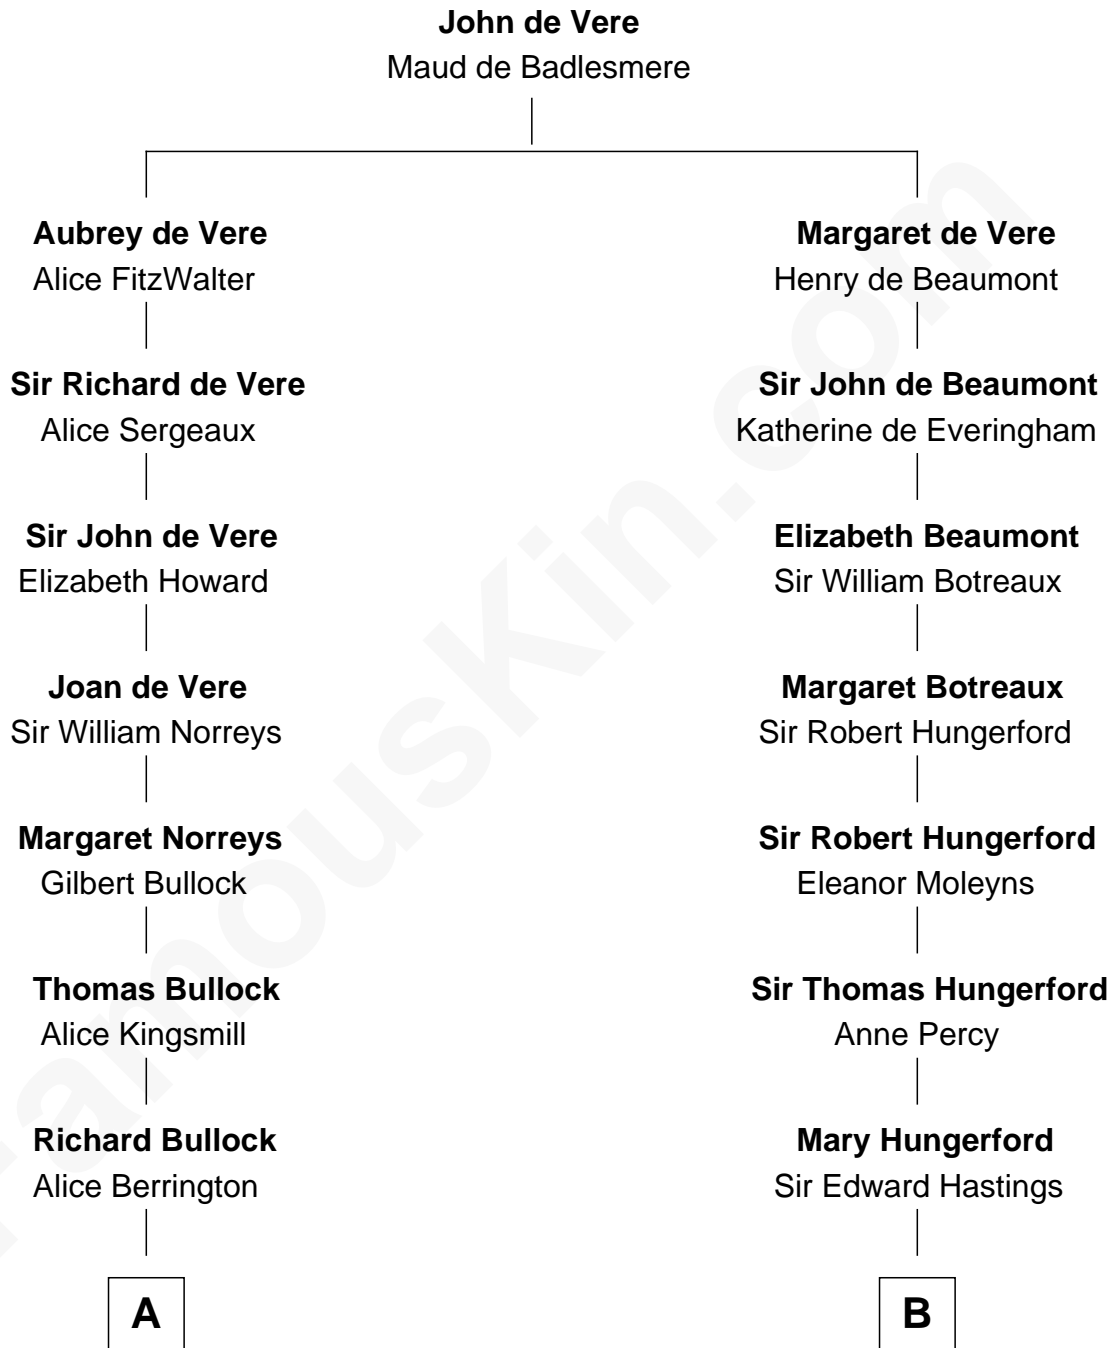

**FamousKin.com**  
**Relationship Chart of**  
**James Russell Lowell**  
*American "Fireside" Poet*

**15th cousin 6 times removed of**  
**Queen Elizabeth II**  
*Queen of the United Kingdom*

C

**Charles Augustus Cavendish-Bentinck**

Anne Wellesley

**Rev. Charles William Cavendish-Bentinck**

Caroline Louisa Burnaby

**Cecilia Nina Cavendish-Bentinck**

Claude George Bowes-Lyon

**Elizabeth Bowes-Lyon**

George VI, King of the United Kingdom

**Queen Elizabeth II**

*Queen of the United Kingdom*