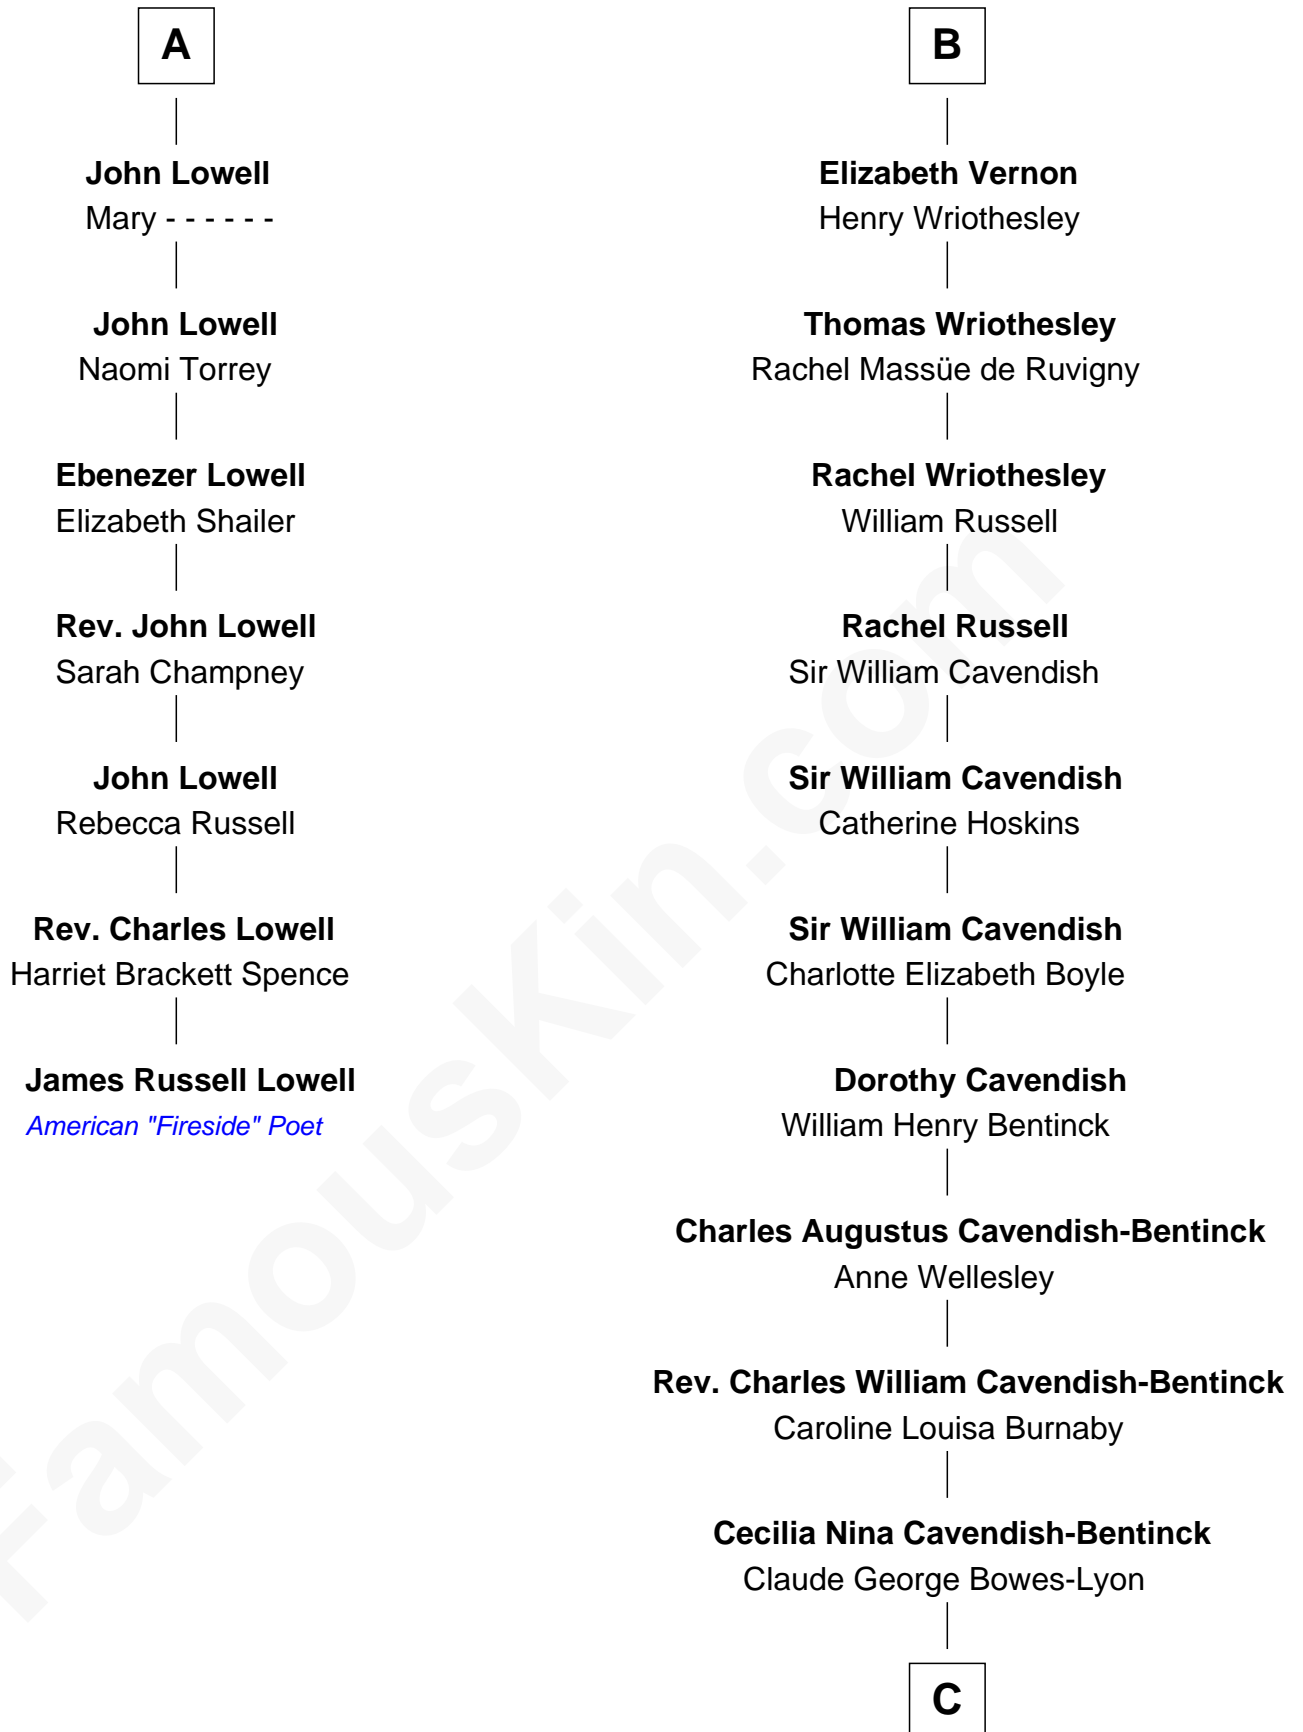

FamousKin.com
Relationship Chart of
James Russell Lowell
American "Fireside" Poet

13th cousin 5 times removed of
Queen Elizabeth II
Queen of the United Kingdom

C

Elizabeth Bowes-Lyon
George VI, King of the United Kingdom

Queen Elizabeth II
Queen of the United Kingdom

FamousKin.com