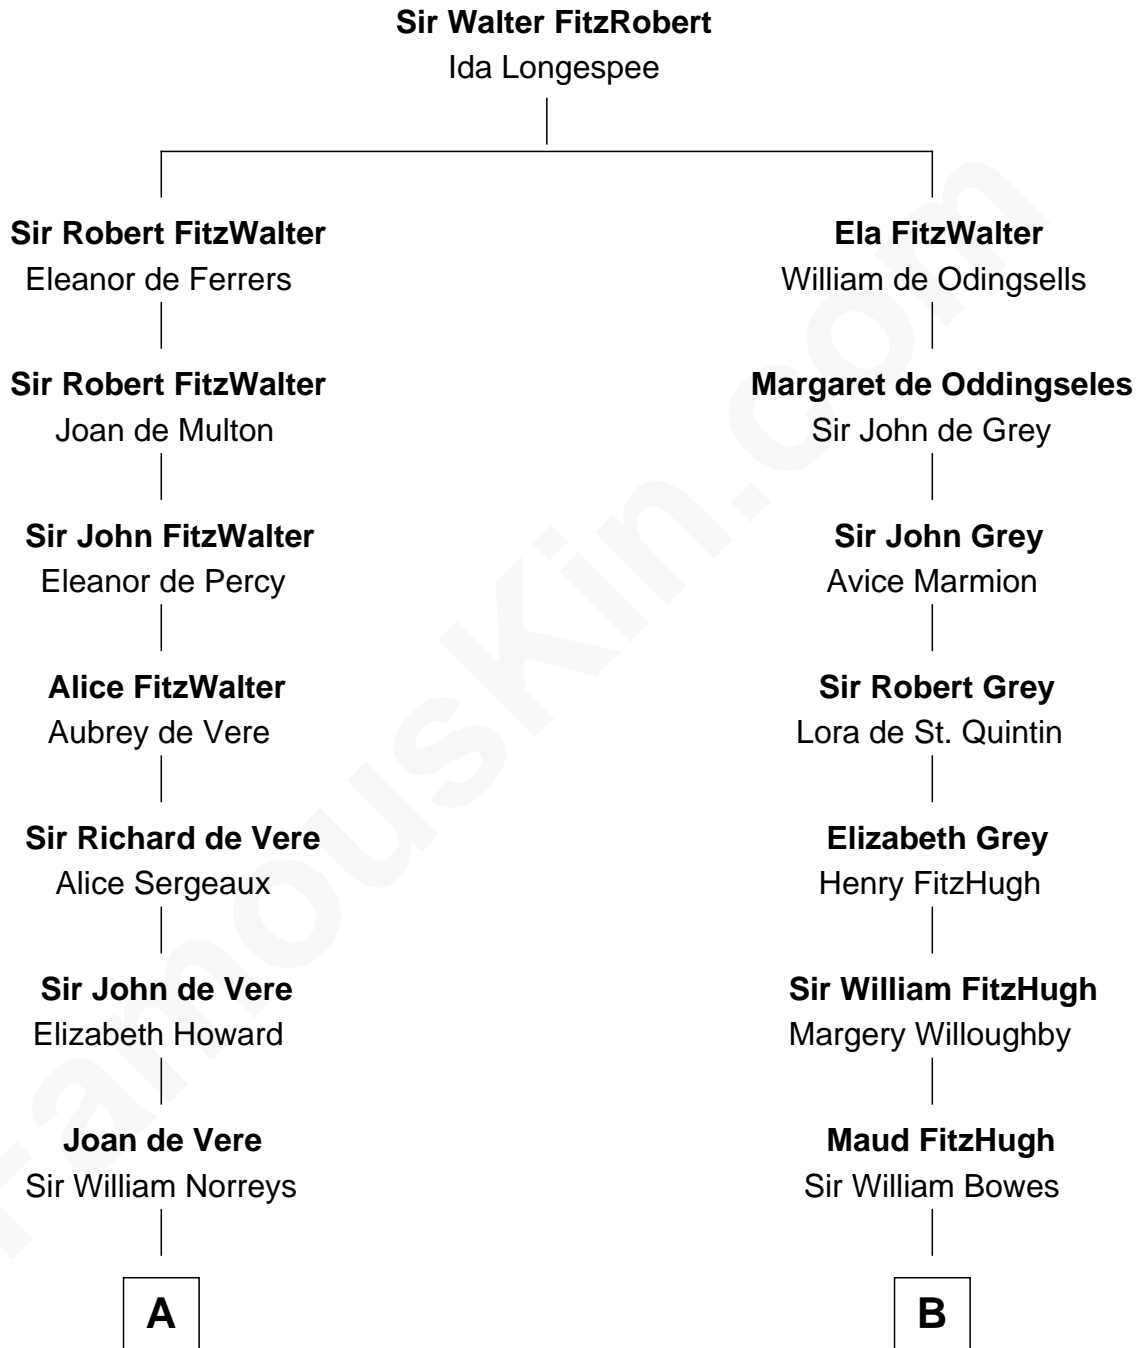

FamousKin.com
Relationship Chart of
James Russell Lowell
American "Fireside" Poet

18th cousin 2 times removed of
Queen Elizabeth II
Queen of the United Kingdom

C

Rev. Charles Lowell
Harriet Brackett Spence

James Russell Lowell
American "Fireside" Poet

D

Claude Bowes-Lyon
Frances Dora Smith

Claude George Bowes-Lyon
Cecilia Nina Cavendish-Bentinck

Elizabeth Bowes-Lyon
George VI, King of the United Kingdom

Queen Elizabeth II
Queen of the United Kingdom