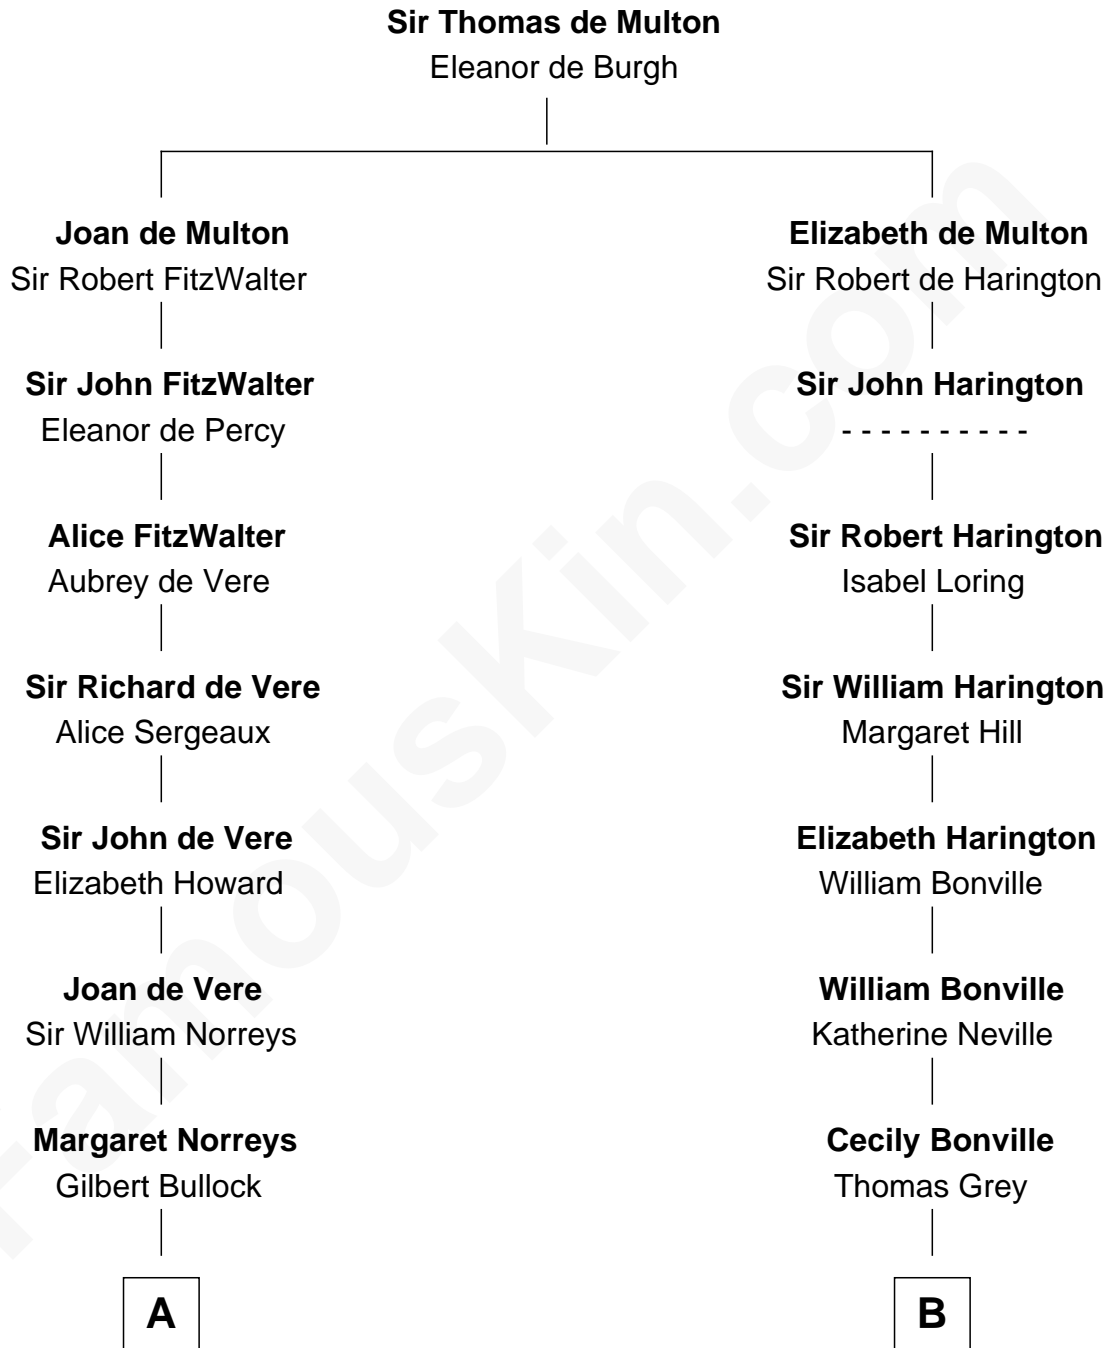

FamousKin.com
Relationship Chart of
James Russell Lowell
American "Fireside" Poet

17th cousin 4 times removed of

Queen Elizabeth II
Queen of the United Kingdom

C

Charles Augustus Cavendish-Bentinck

Anne Wellesley

Rev. Charles William Cavendish-Bentinck

Caroline Louisa Burnaby

Cecilia Nina Cavendish-Bentinck

Claude George Bowes-Lyon

Elizabeth Bowes-Lyon

George VI, King of the United Kingdom

Queen Elizabeth II

Queen of the United Kingdom