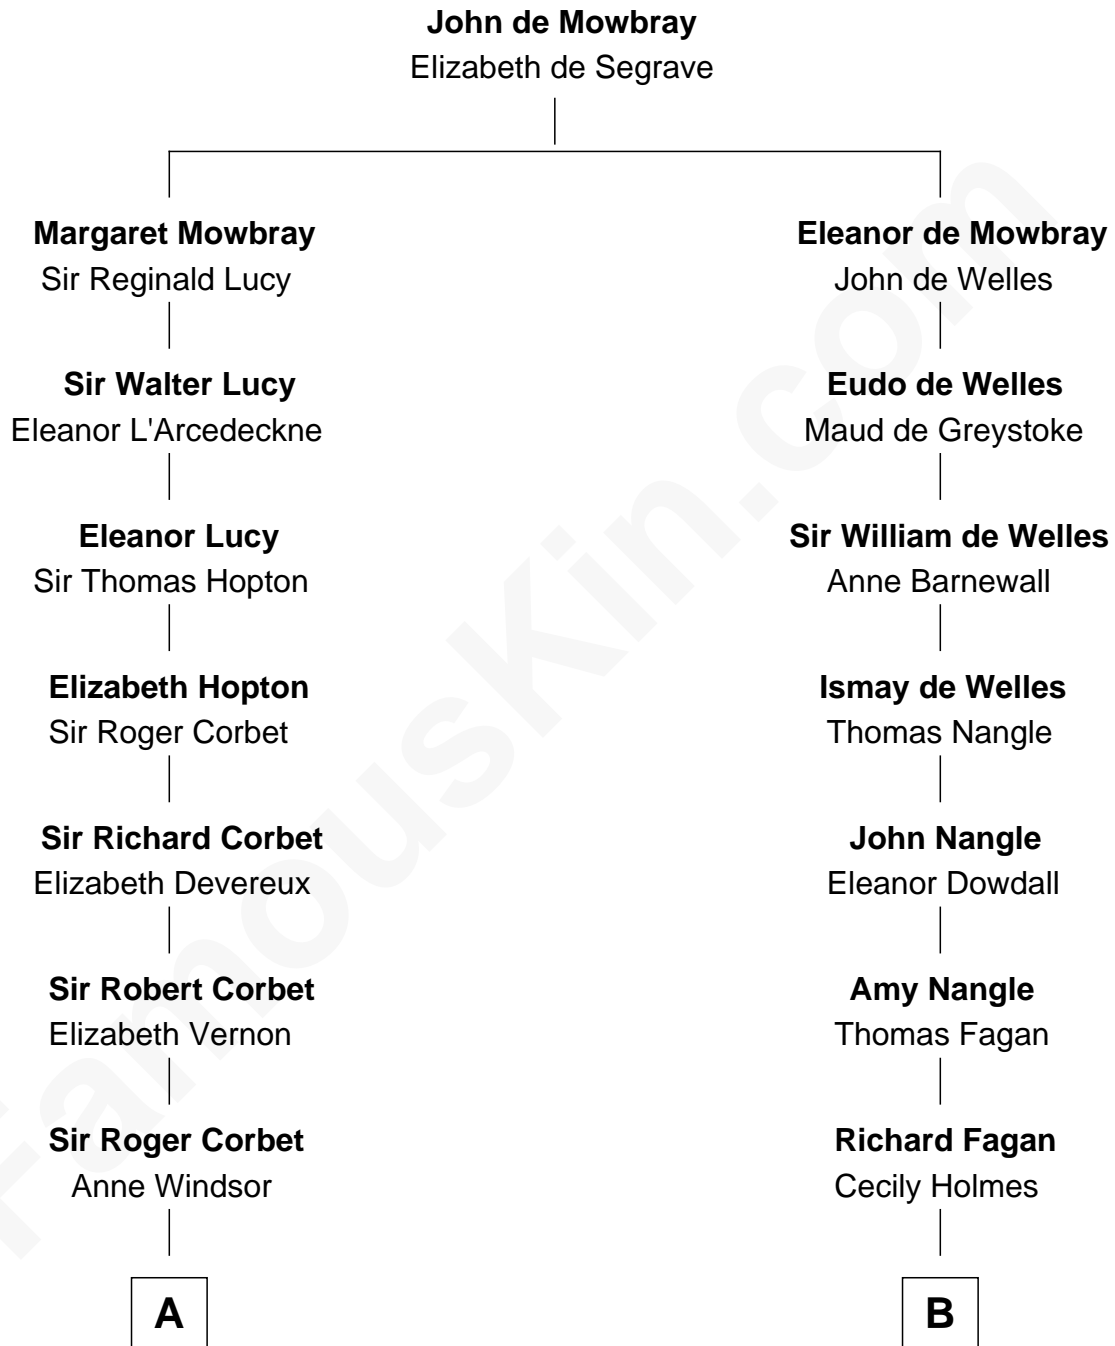

FamousKin.com Relationship Chart of

James Russell Lowell

American "Fireside" Poet

16th cousin 1 time removed of

Queen Elizabeth II

Queen of the United Kingdom

Elizabeth II photo by [Eric Draper](#)