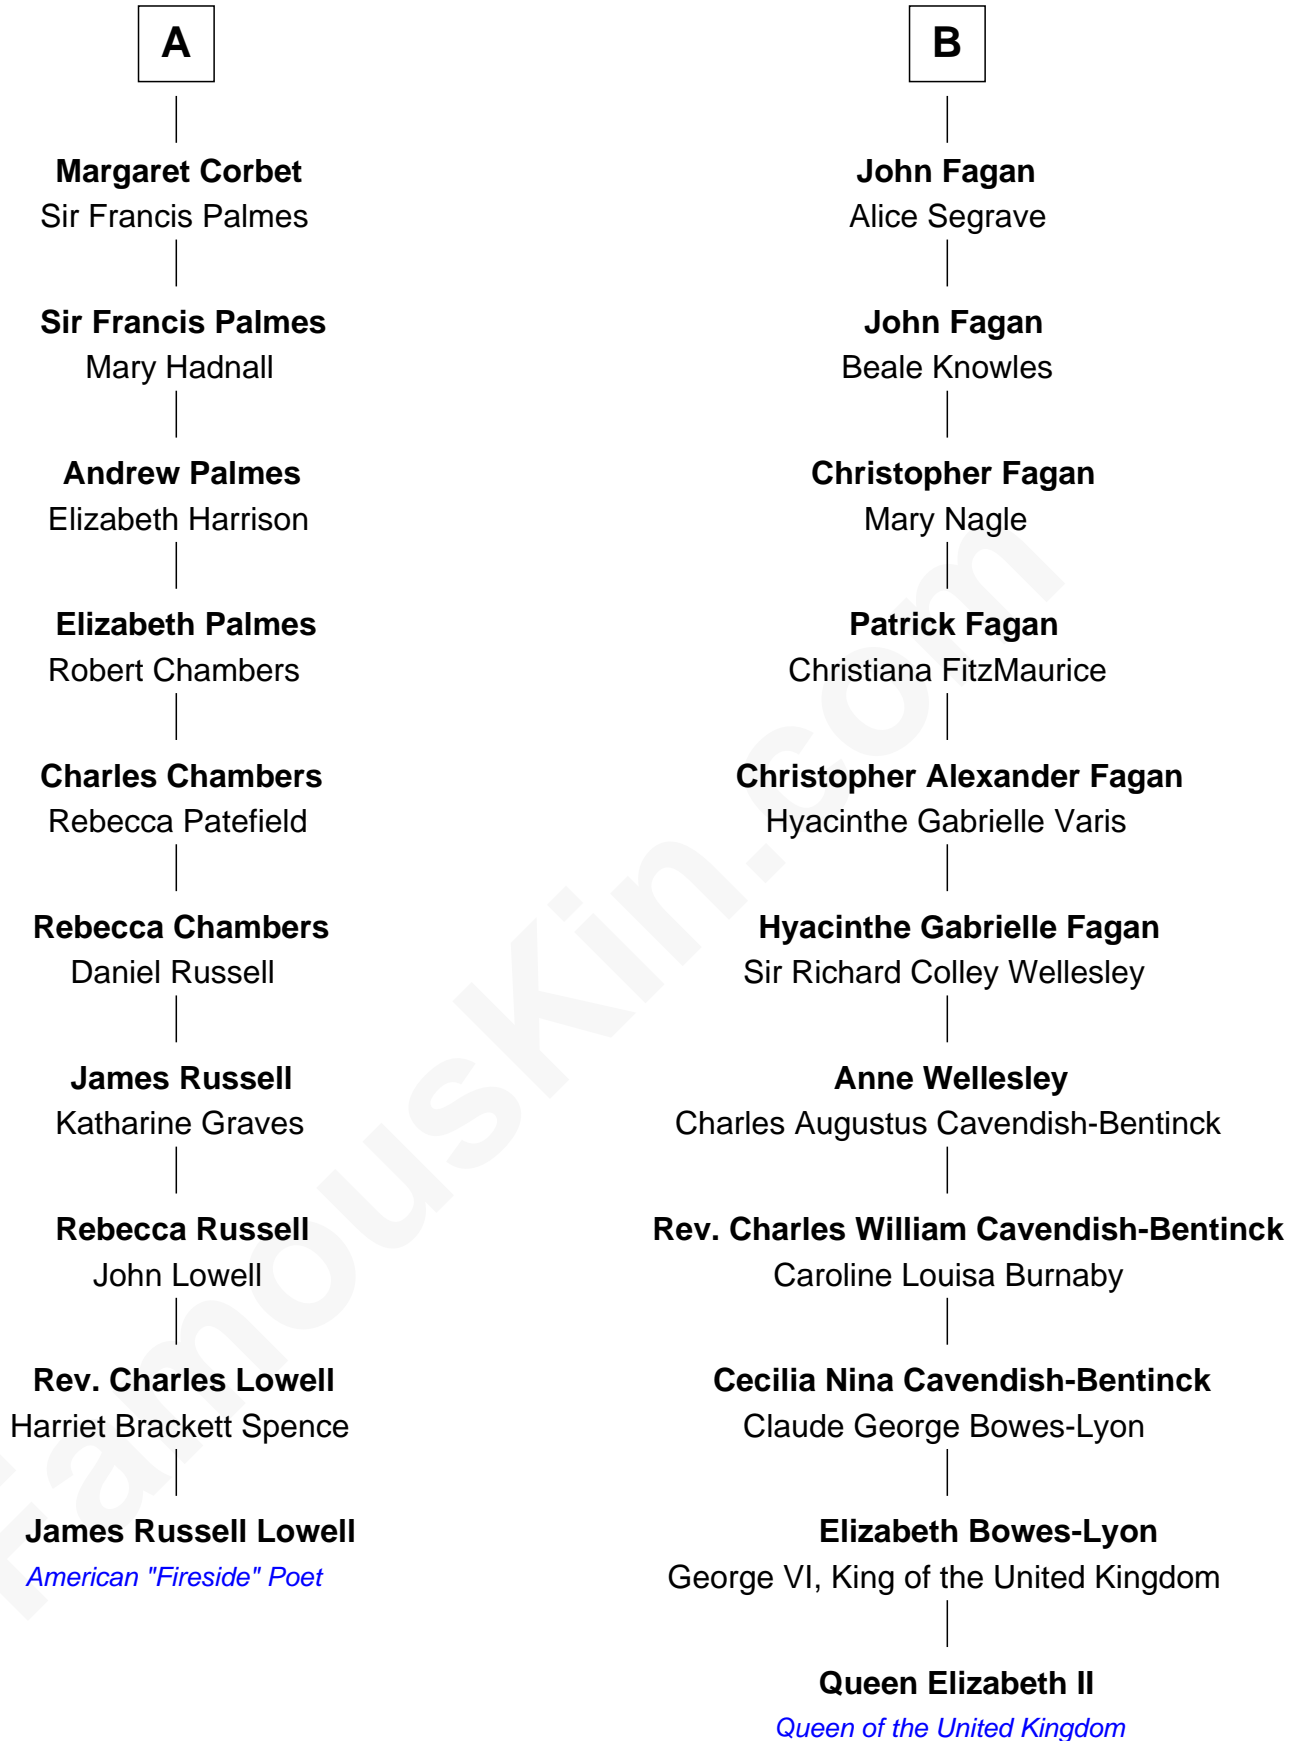

FamousKin.com Relationship Chart of

James Russell Lowell

American "Fireside" Poet

16th cousin 1 time removed of

Queen Elizabeth II

Queen of the United Kingdom

Elizabeth II photo by [Eric Draper](#)