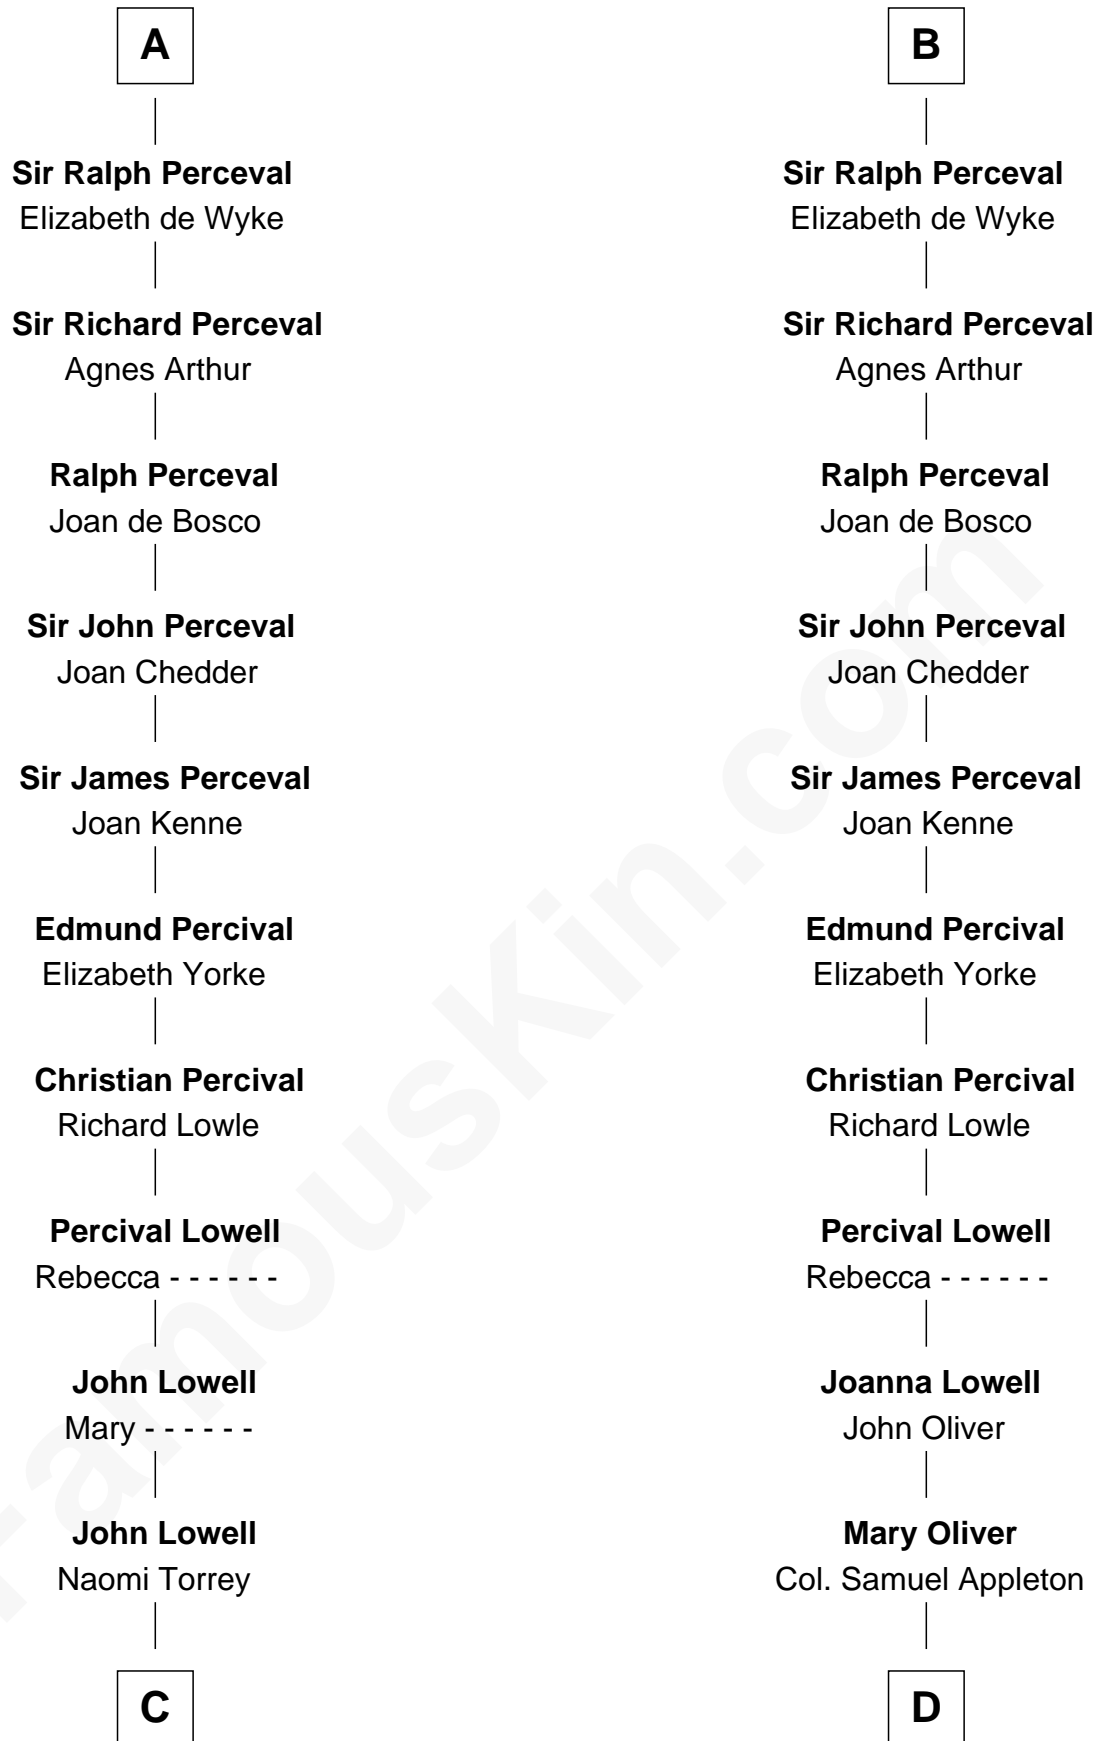

FamousKin.com Relationship Chart of

James Russell Lowell

American "Fireside" Poet

21st cousin of

Jane (Appleton) Pierce

First Lady of President Franklin Pierce

Sir Robert de Beaumont

Isabel de Vermandois