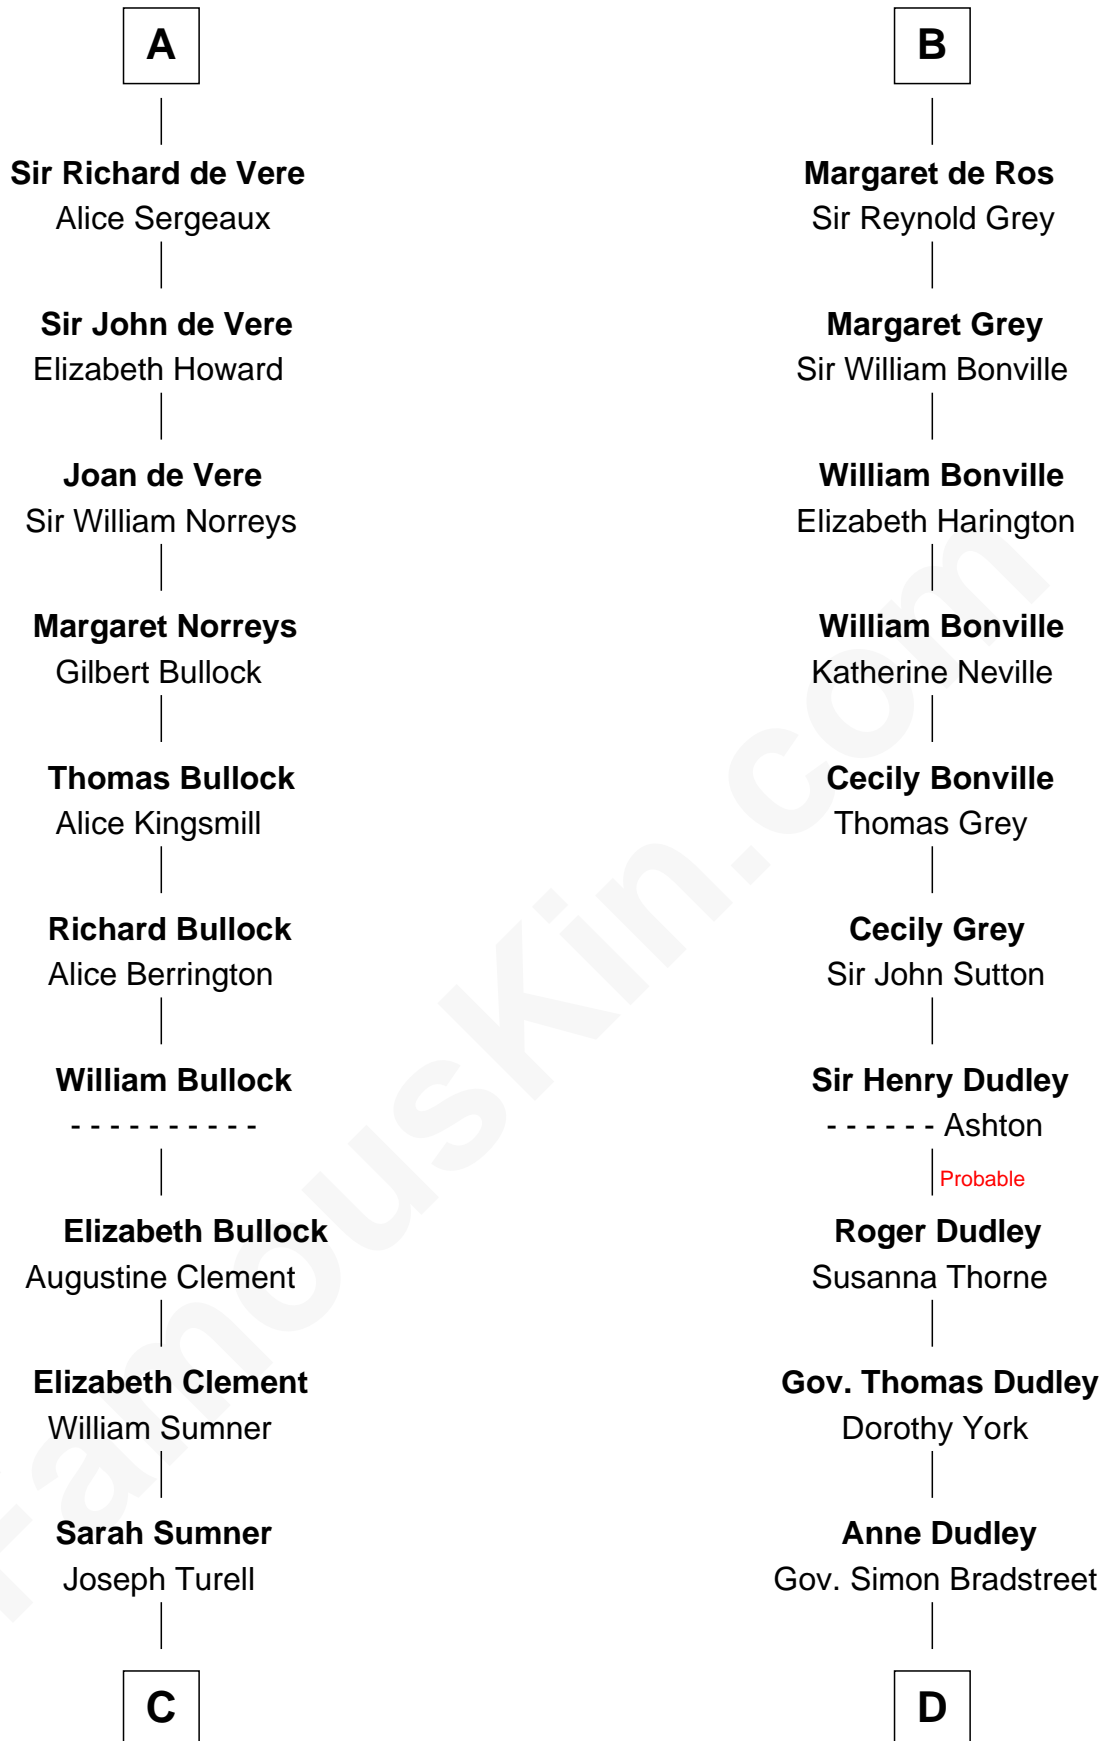

# FamousKin.com Relationship Chart of

**James Russell Lowell**

*American "Fireside" Poet*

21st cousin of

**Jane (Appleton) Pierce**

*First Lady of President Franklin Pierce*

**Robert de Bermingham**

**C**