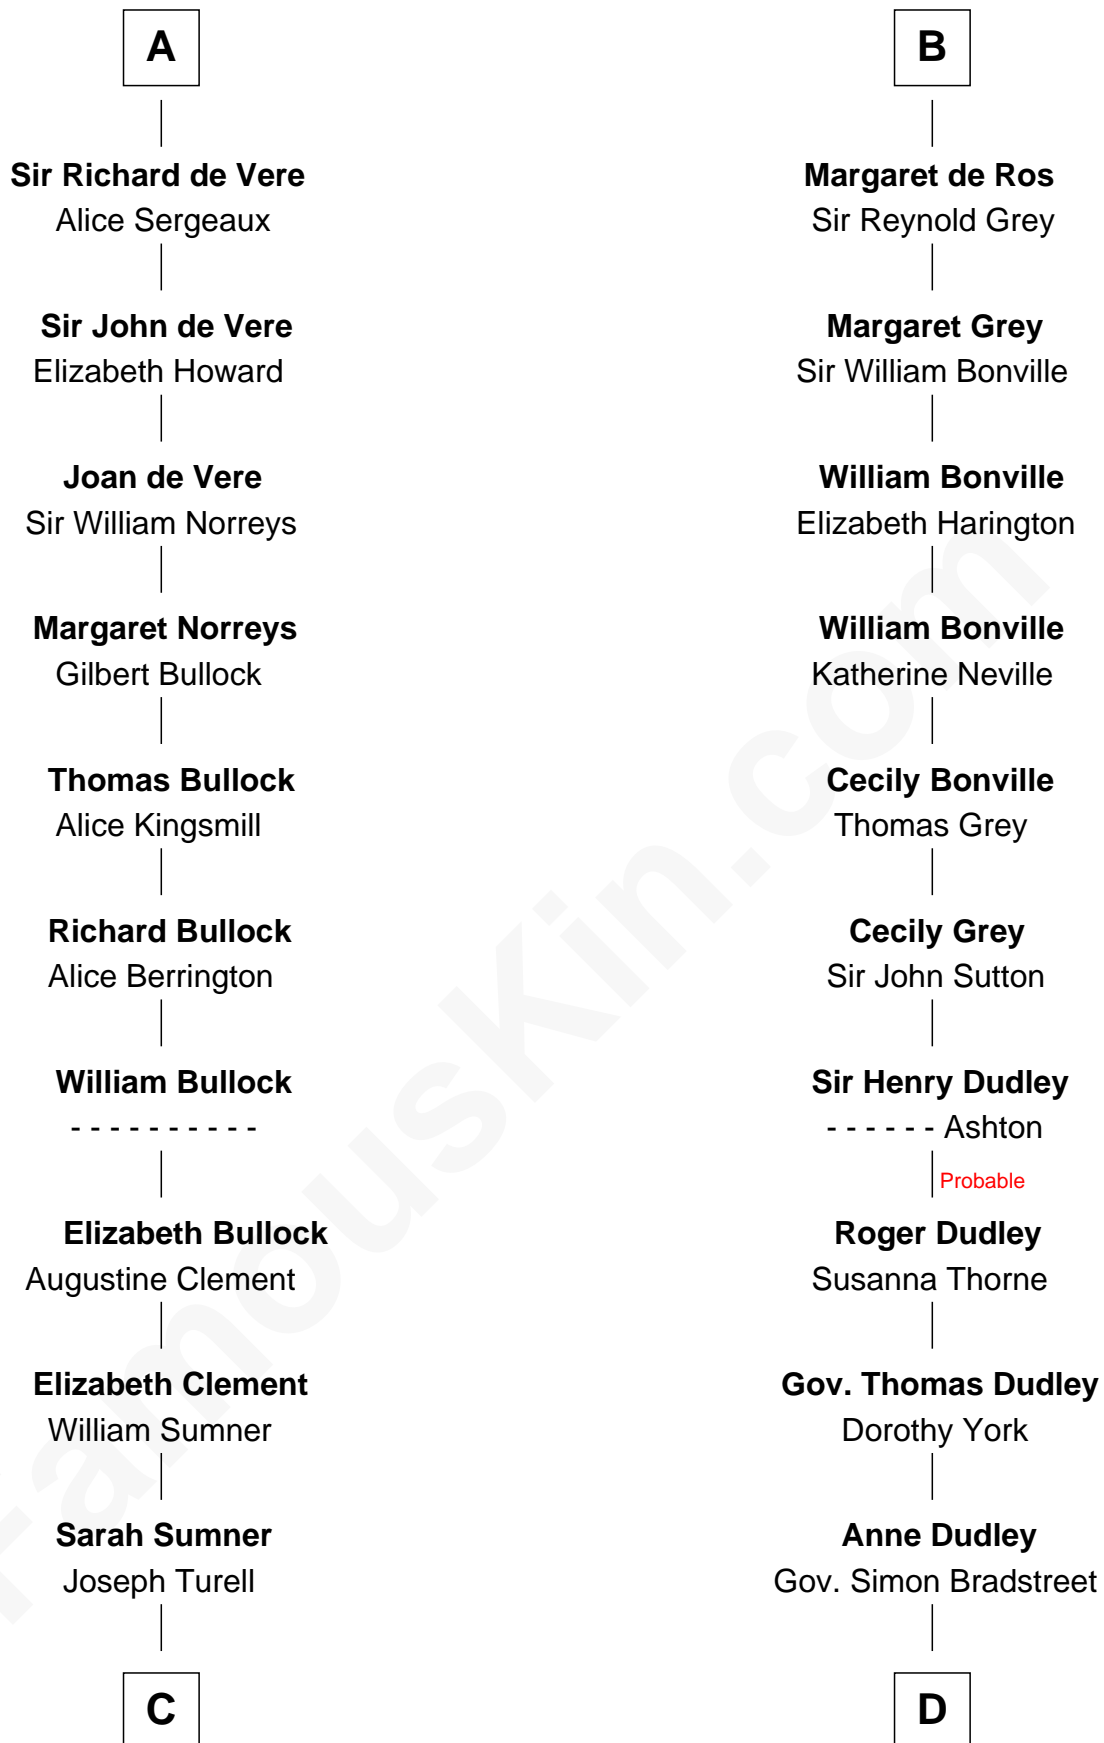

FamousKin.com Relationship Chart of

James Russell Lowell

American "Fireside" Poet

21st cousin of

Jane (Appleton) Pierce

First Lady of President Franklin Pierce

C

Sarah Turell
Noah Champney