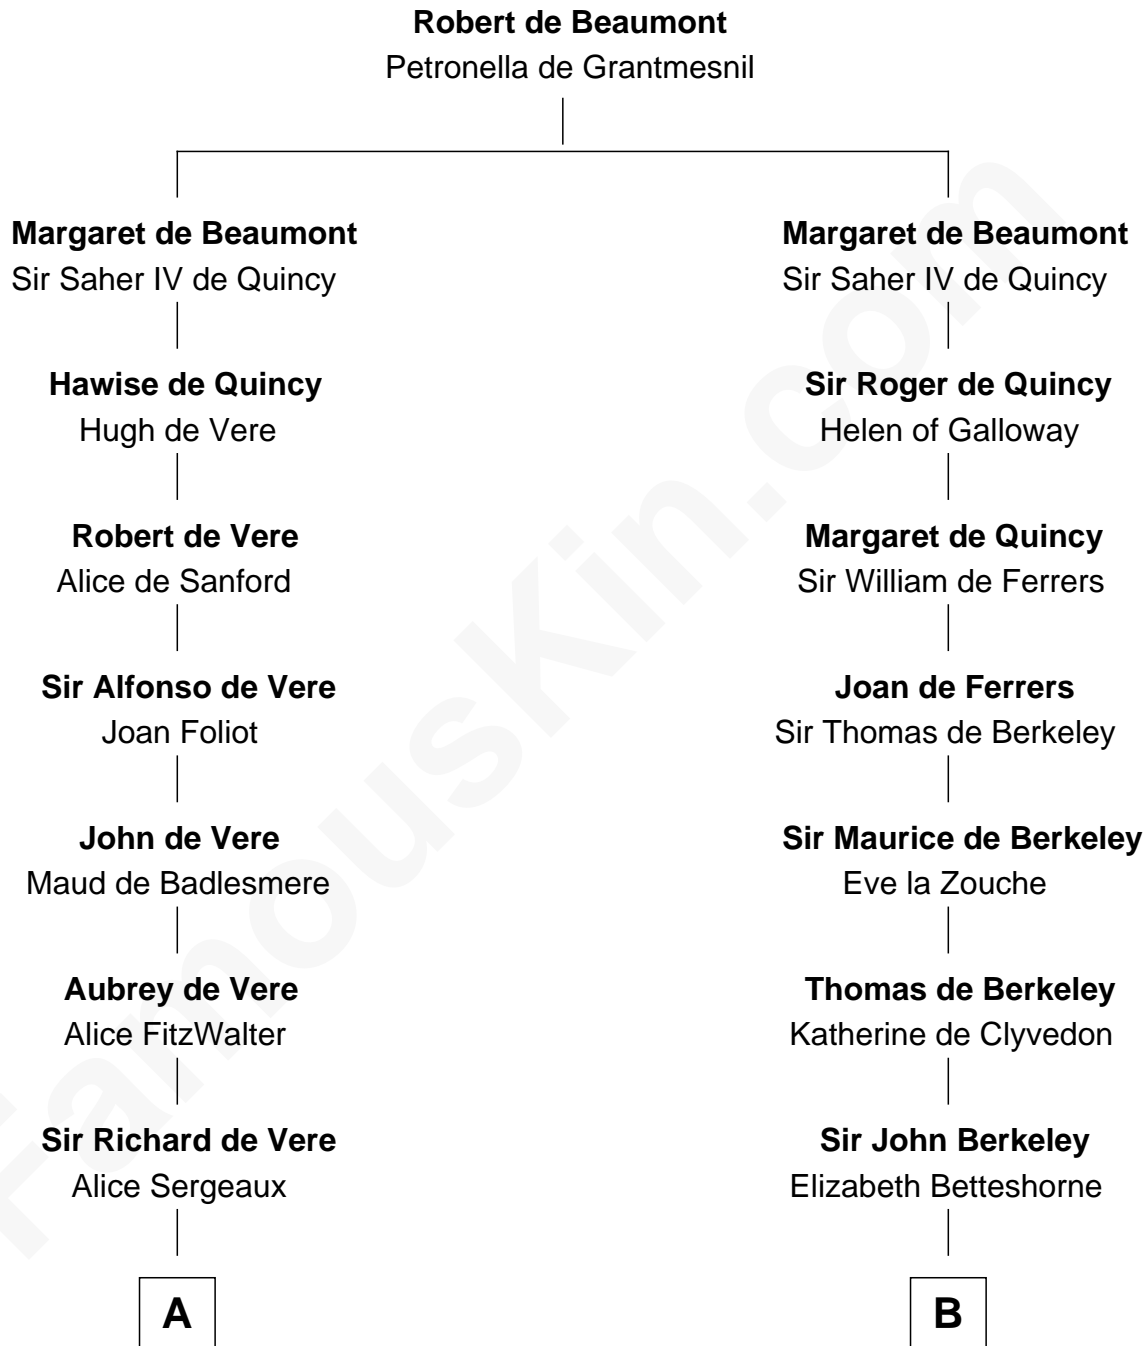

FamousKin.com

Relationship Chart of

James Russell Lowell

American "Fireside" Poet

19th cousin 1 time removed of

Jane (Appleton) Pierce

First Lady of President Franklin Pierce

FamousKin.com