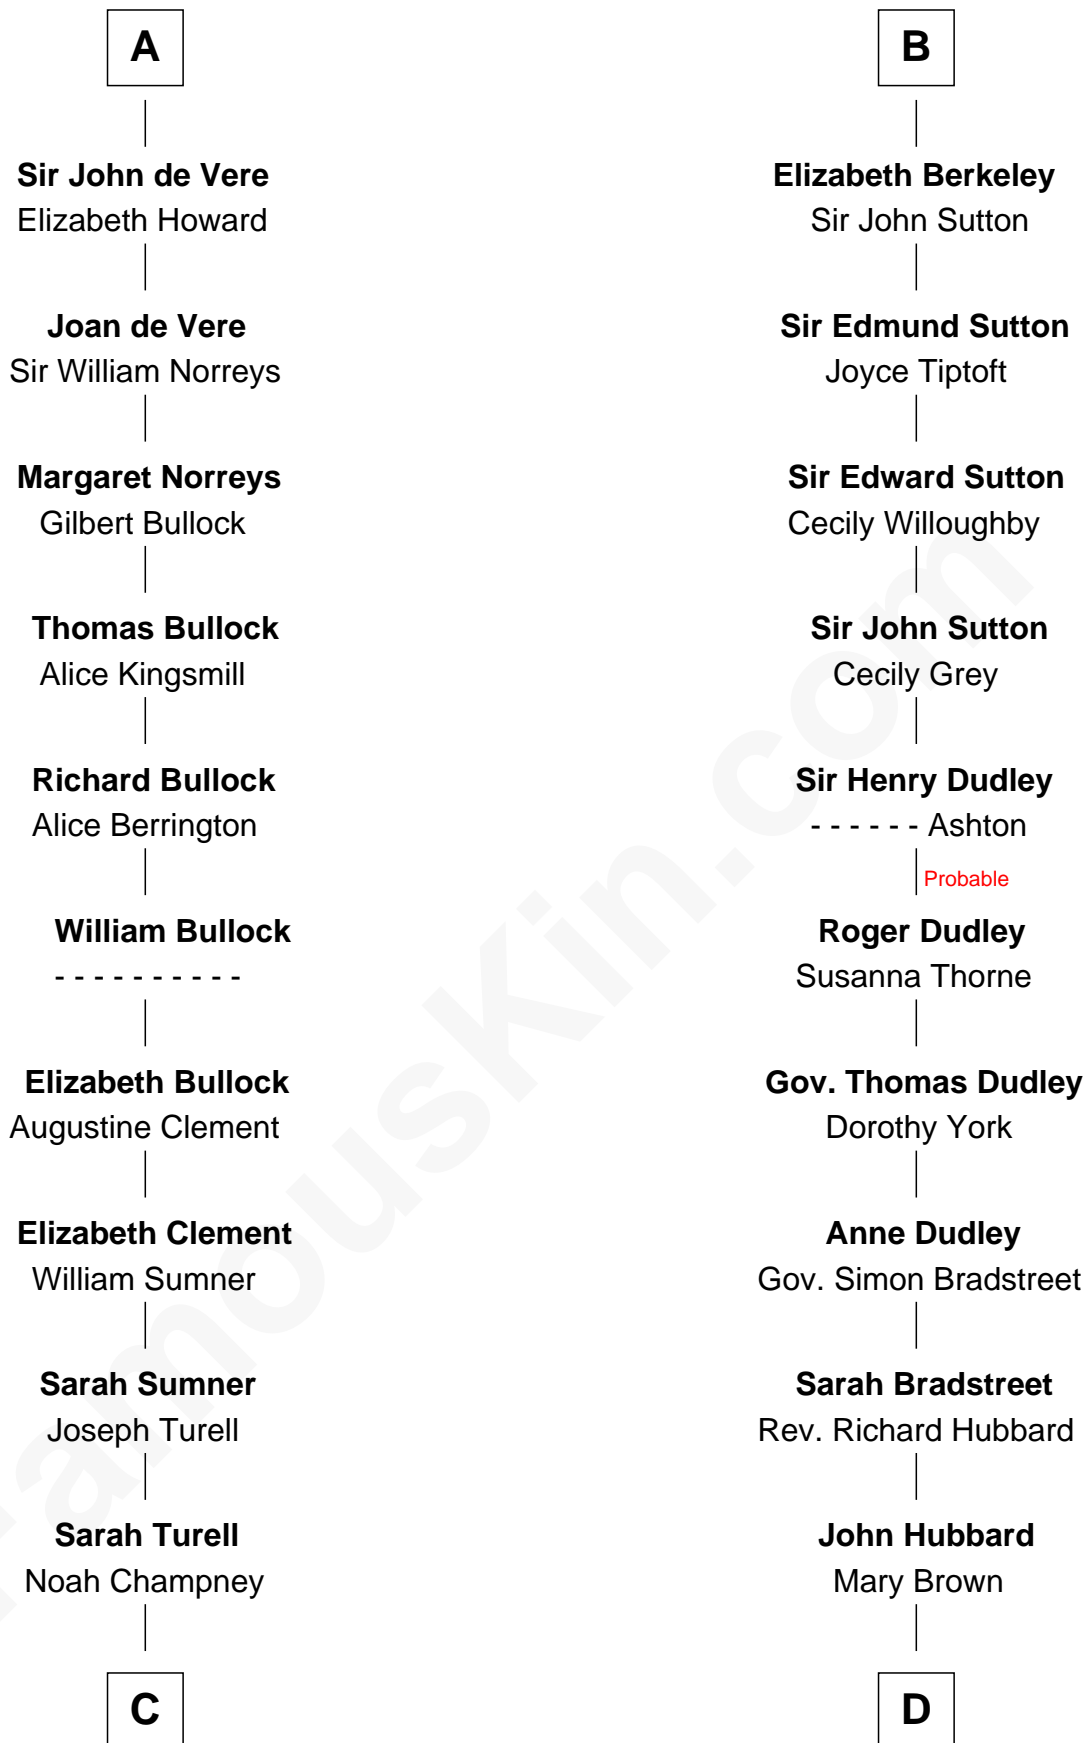

FamousKin.com

Relationship Chart of

James Russell Lowell

American "Fireside" Poet

19th cousin 1 time removed of

Jane (Appleton) Pierce

First Lady of President Franklin Pierce

FamousKin.com