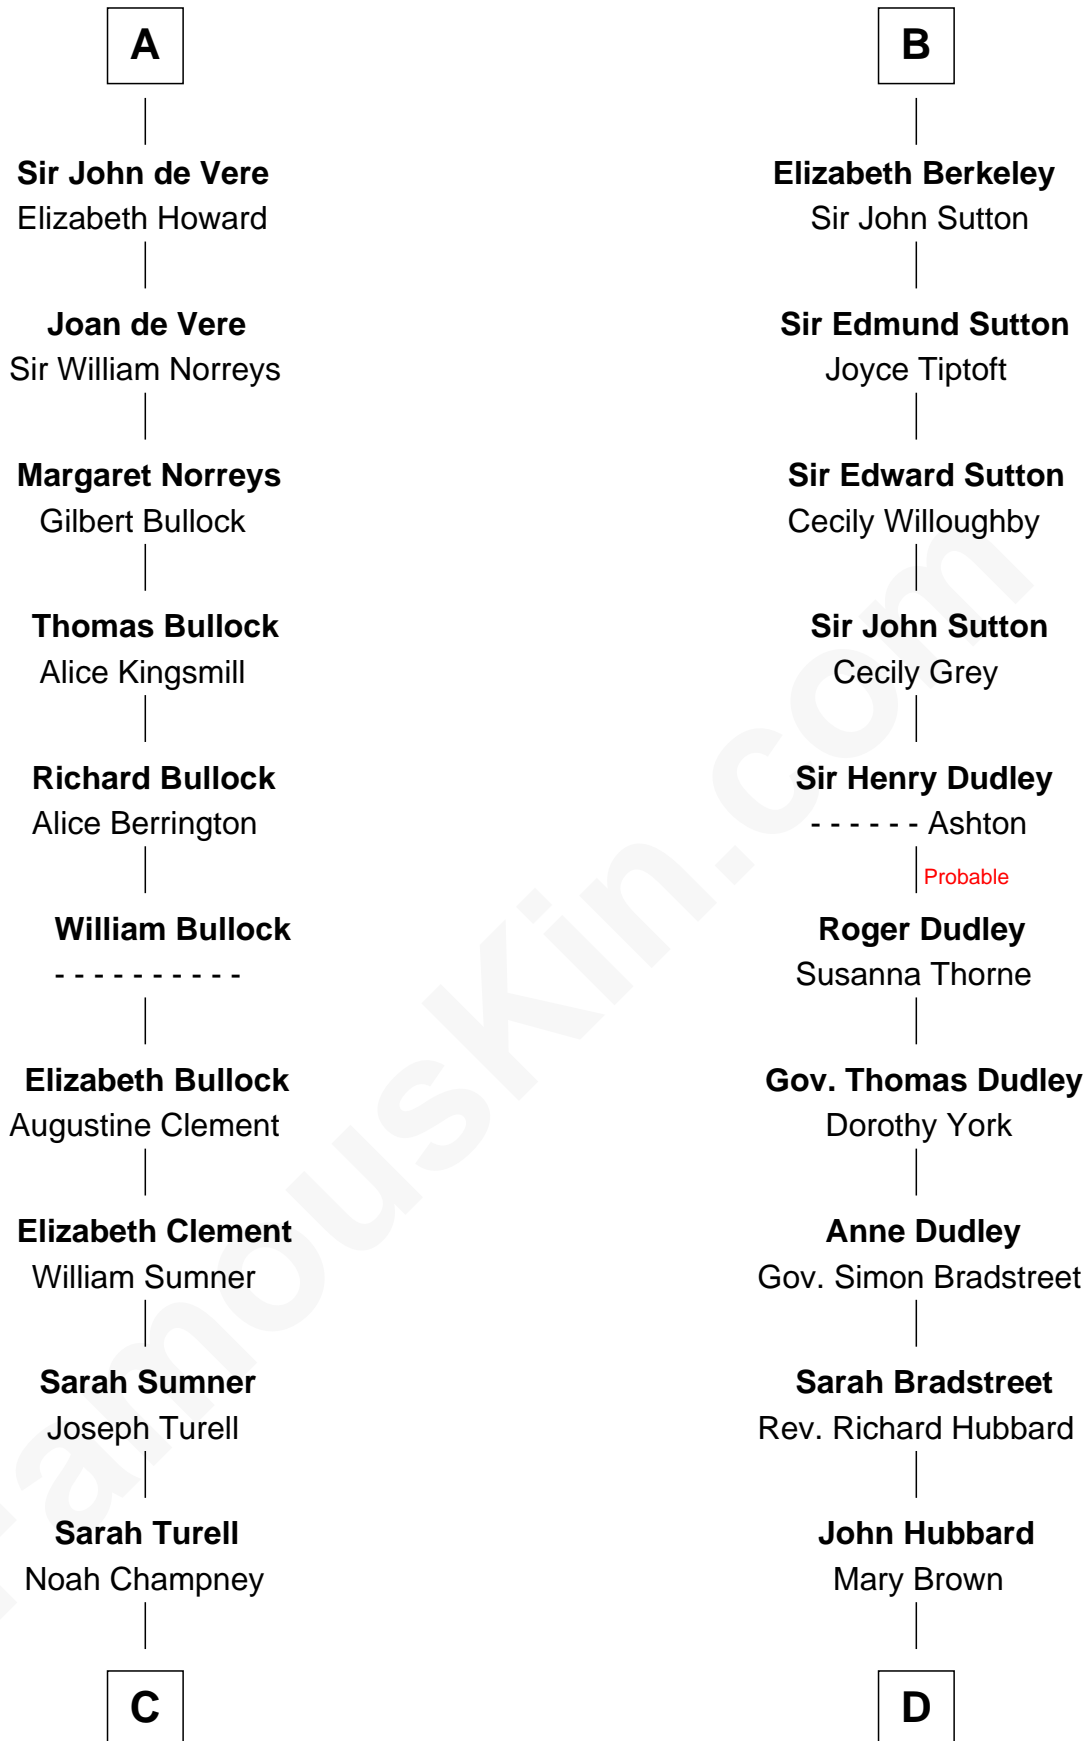

FamousKin.com
Relationship Chart of
James Russell Lowell
American "Fireside" Poet

19th cousin 1 time removed of

Jane (Appleton) Pierce
First Lady of President Franklin Pierce

C

Sarah Champney

Rev. John Lowell