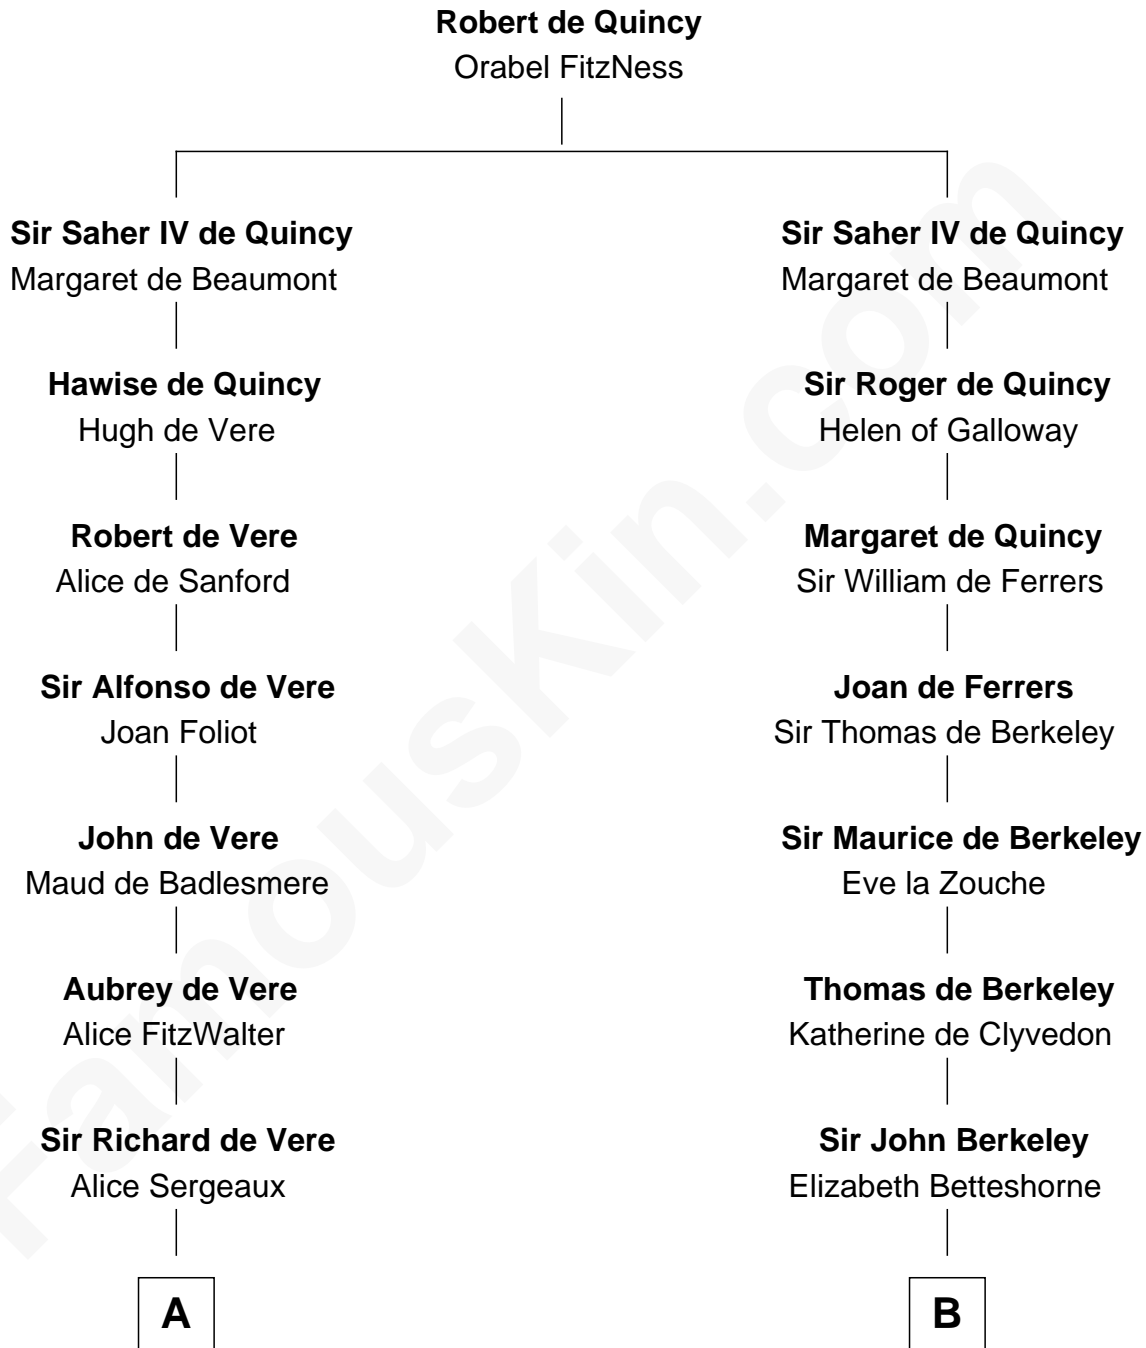

FamousKin.com
Relationship Chart of
James Russell Lowell
American "Fireside" Poet

19th cousin 1 time removed of

Jane (Appleton) Pierce
First Lady of President Franklin Pierce

C

Sarah Champney

Rev. John Lowell