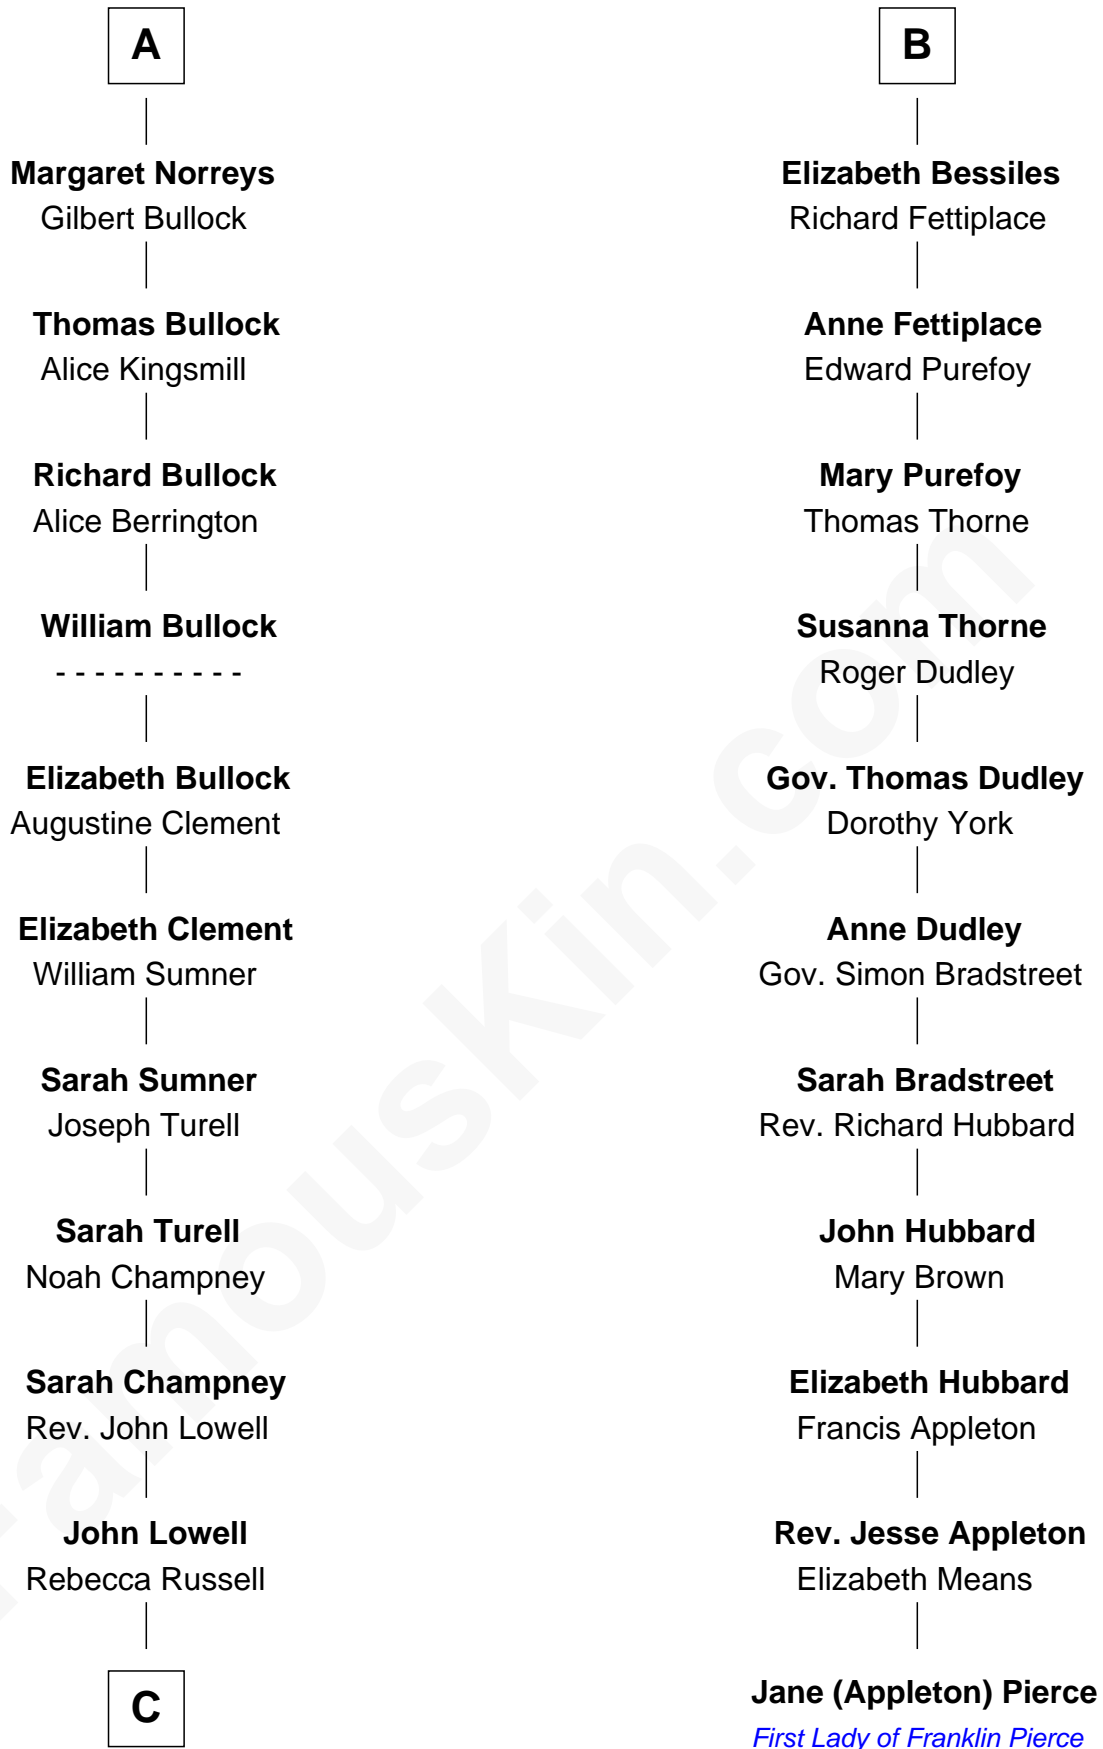

FamousKin.com
Relationship Chart of
James Russell Lowell
American "Fireside" Poet

17th cousin 1 time removed of

Jane (Appleton) Pierce
First Lady of President Franklin Pierce

C

Rev. Charles Lowell
Harriet Brackett Spence

James Russell Lowell
American "Fireside" Poet

FamousKin.com