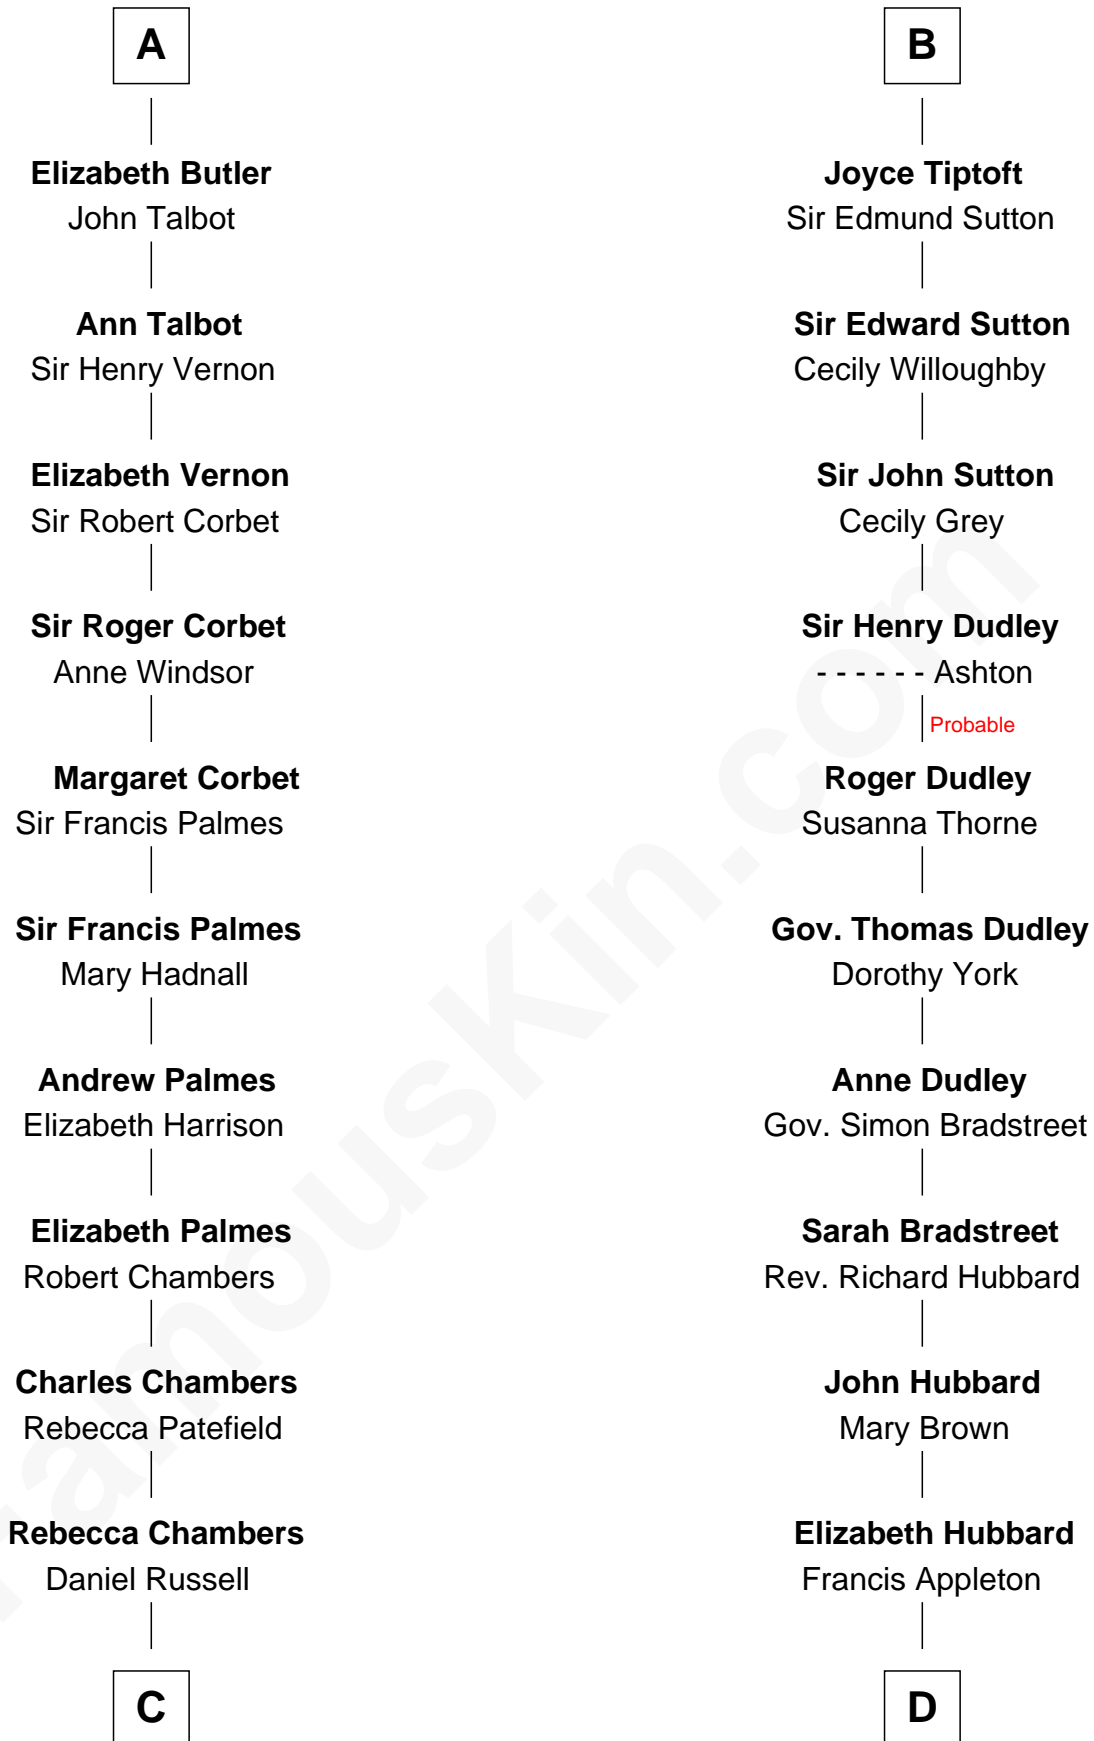

FamousKin.com

Relationship Chart of

James Russell Lowell

American "Fireside" Poet

18th cousin 2 times removed of

Jane (Appleton) Pierce

First Lady of President Franklin Pierce

Henry II, Duke of Brabant

Marie of Hohenstaufen

Matilda of Brabant
Robert I, Count of Artois

Blanche of Artois
Edmund Plantagenet

Henry Plantagenet
Maud de Chaworth

Eleanor Plantagenet
Richard Fitzalan

Sir Richard Fitzalan
Elizabeth de Bohun

Joan Fitzalan
Sir William Beauchamp

Joan Beauchamp
James Butler

A

Matilda of Brabant
Robert I, Count of Artois

Blanche of Artois
Edmund Plantagenet

Henry Plantagenet
Maud de Chaworth

Eleanor Plantagenet
Richard Fitzalan

Alice Fitzalan
Sir Thomas de Holand

Eleanor Holand
Edward Cherleton

Joyce Cherleton
Sir John Tiptoft

B

C

James Russell
Katharine Graves

Rebecca Russell
John Lowell

Rev. Charles Lowell
Harriet Brackett Spence