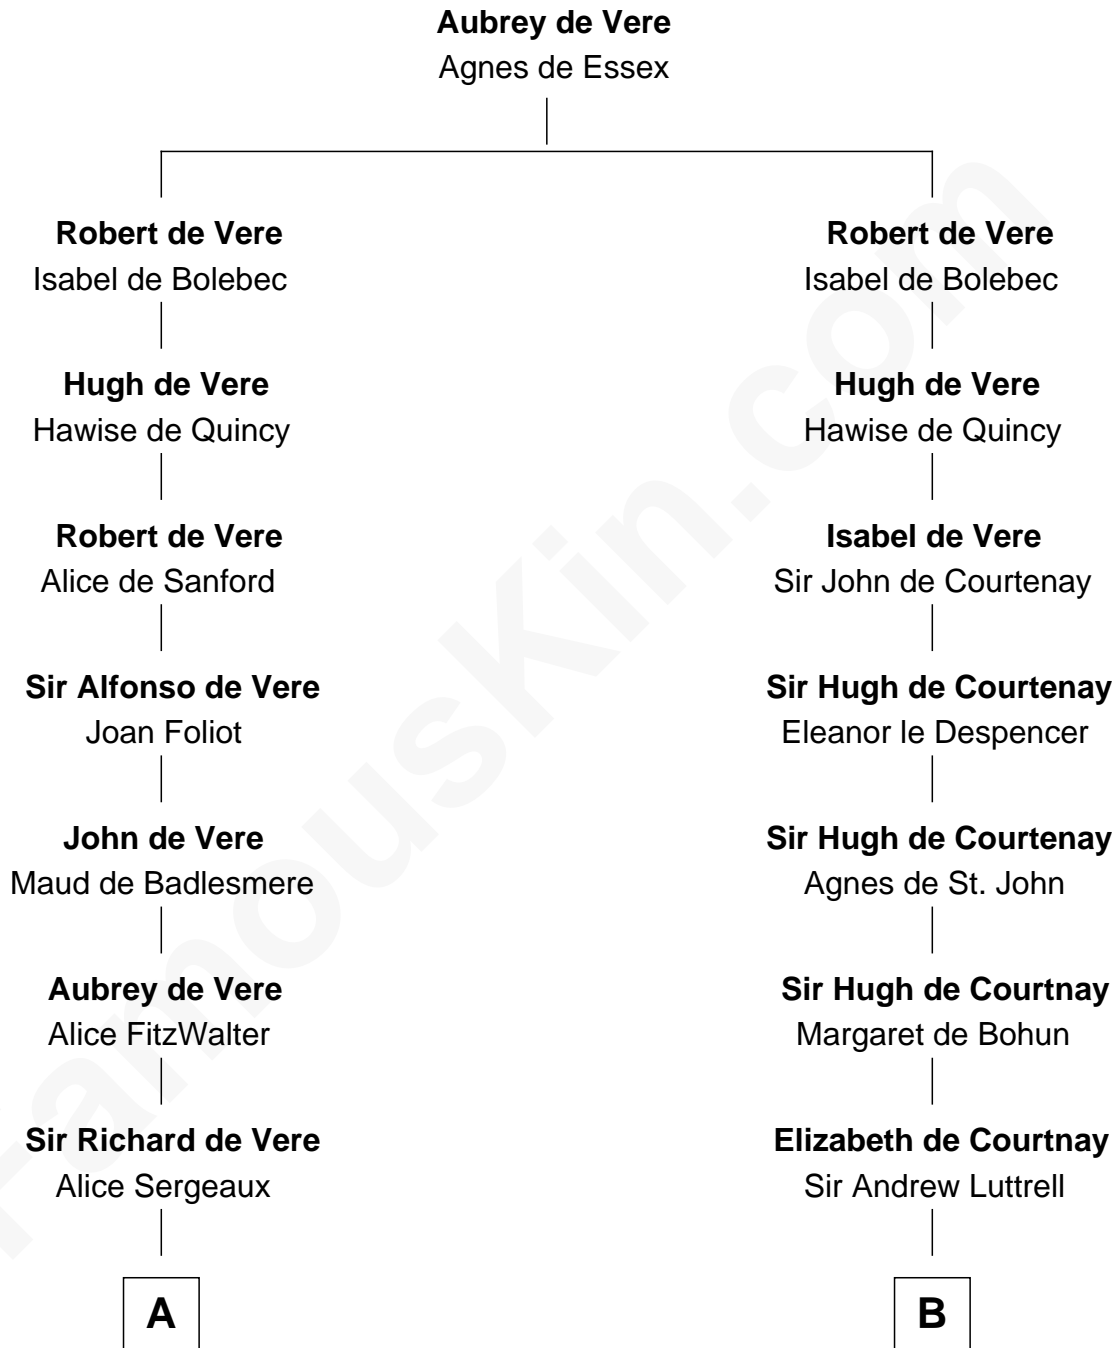

FamousKin.com Relationship Chart of

James Russell Lowell

American "Fireside" Poet

20th cousin 1 time removed of

Jane (Appleton) Pierce

First Lady of President Franklin Pierce

C

Sarah Champney