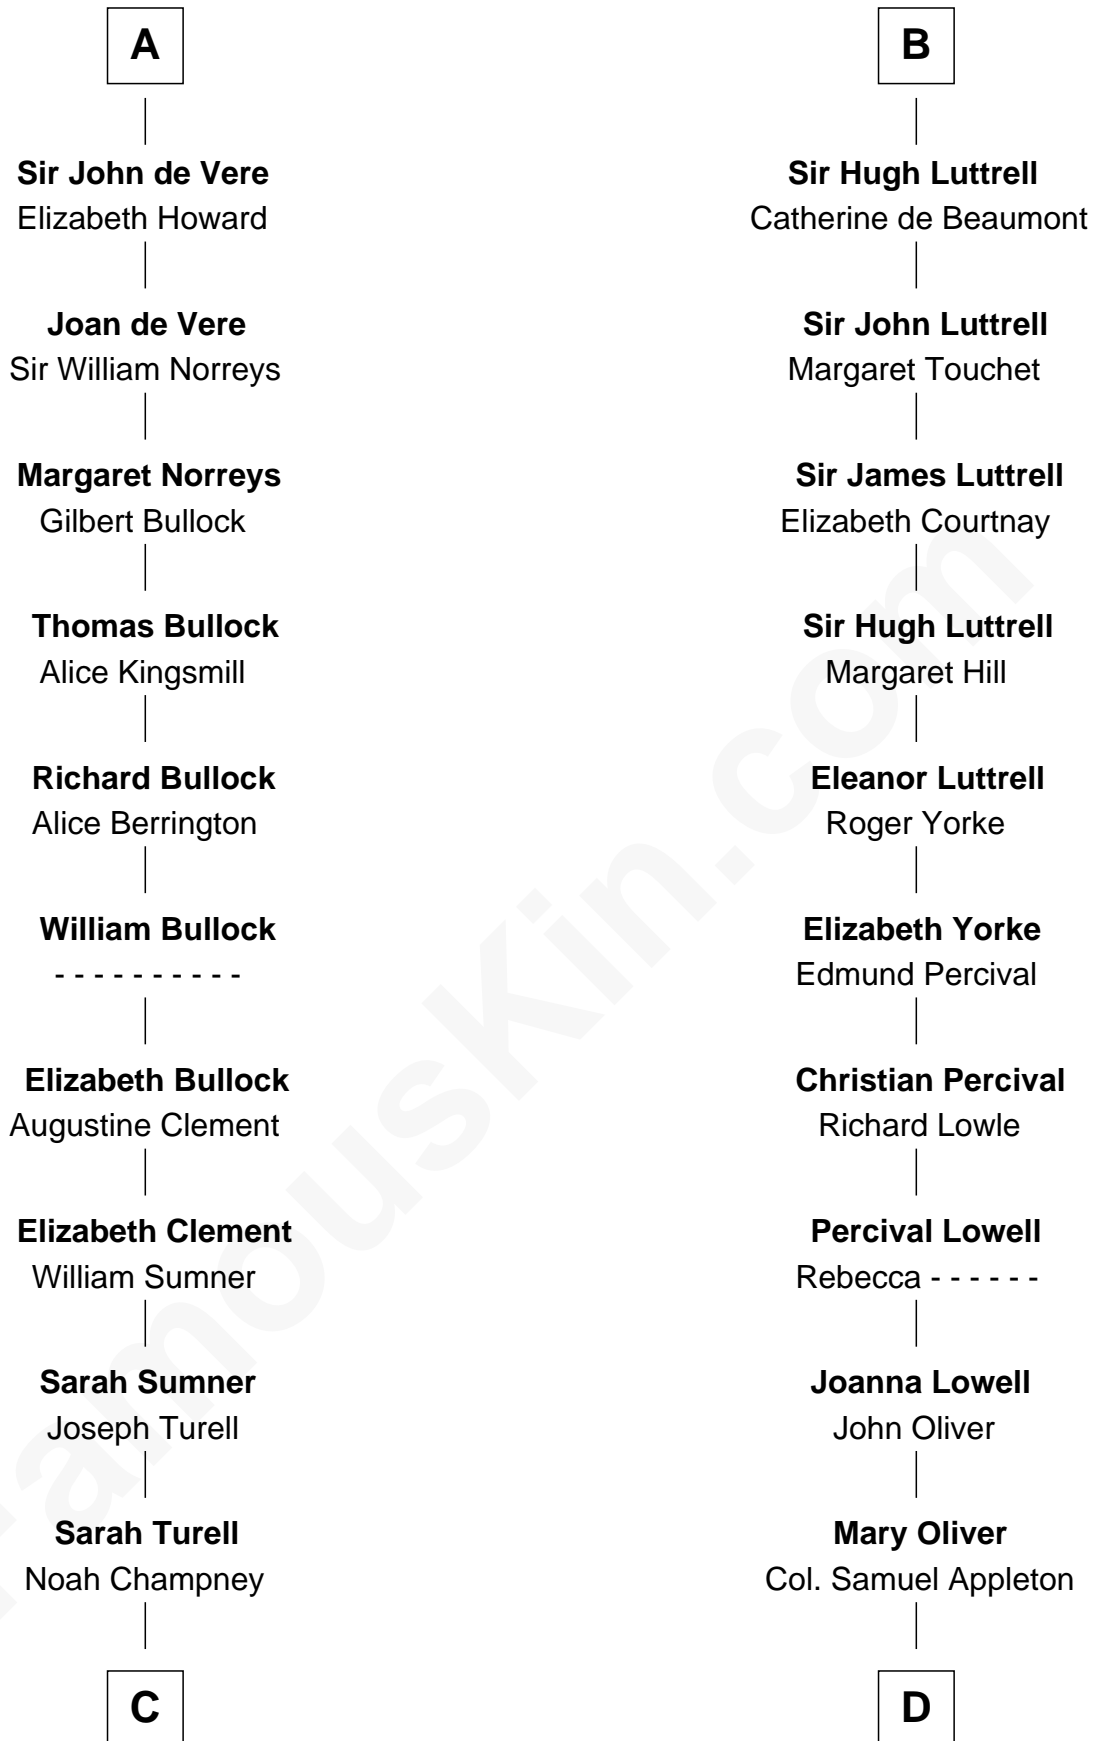

FamousKin.com Relationship Chart of

James Russell Lowell

American "Fireside" Poet

20th cousin 1 time removed of

Jane (Appleton) Pierce

First Lady of President Franklin Pierce

C

Sarah Champney