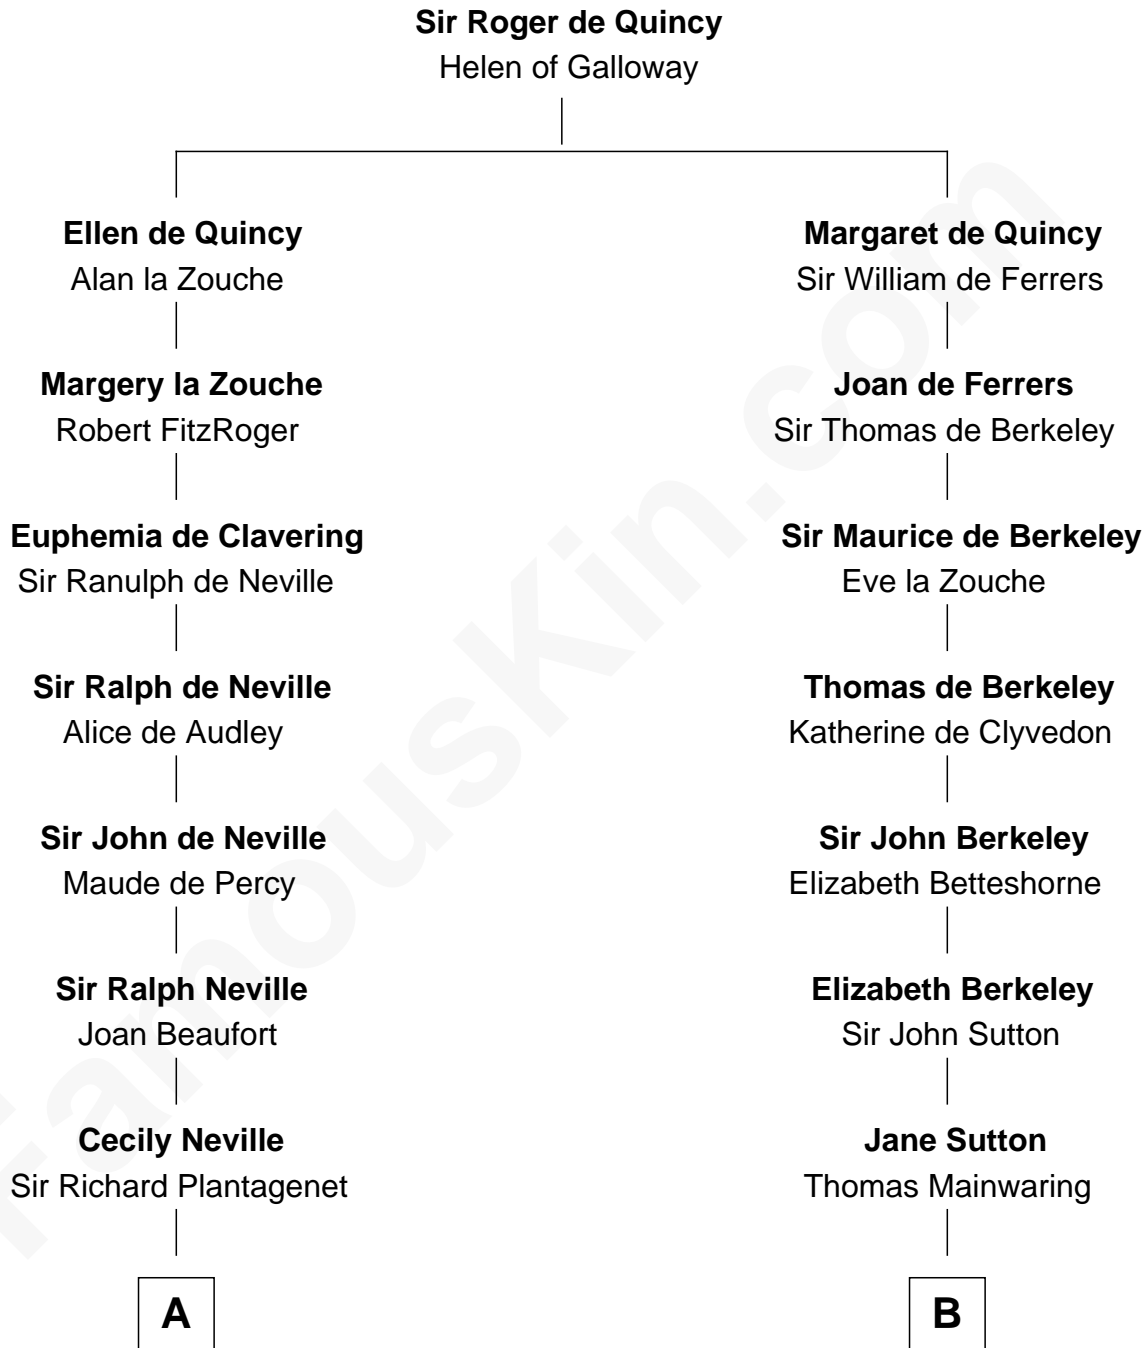

FamousKin.com
Relationship Chart of
James Russell Lowell
American "Fireside" Poet

19th cousin 2 times removed of

J.P. Morgan, Jr.
American Banker and Philanthropist

C

William Traill

Isabel Fea

Robert Traill