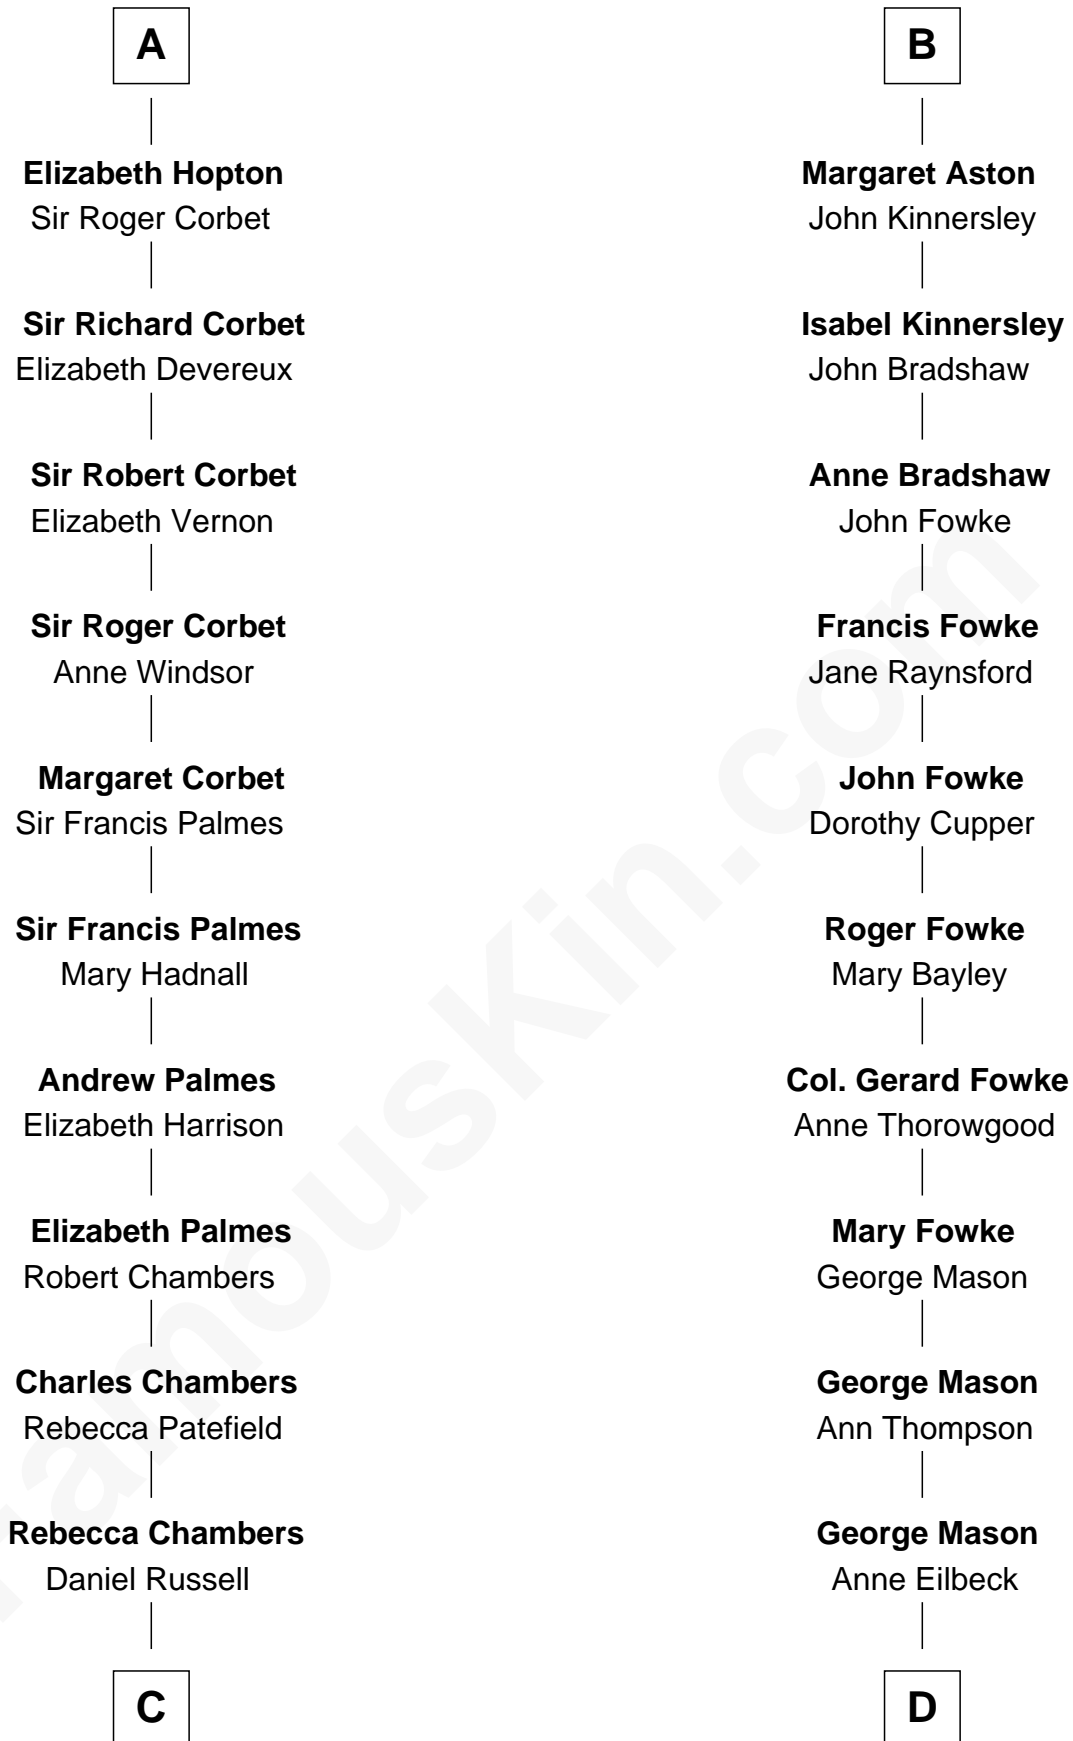

**FamousKin.com**  
**Relationship Chart of**  
**James Russell Lowell**  
*American "Fireside" Poet*

**19th cousin 1 time removed of**  
**Fitzhugh Lee**  
*40th Governor of Virginia*

**John de Botetourte**  
 Maud FitzThomas

**C**

**James Russell**  
Katharine Graves

**Rebecca Russell**  
John Lowell

**Rev. Charles Lowell**  
Harriet Brackett Spence

**James Russell Lowell**  
*American "Fireside" Poet*

**D**

**Gen. John Mason**  
Anne Maria Murray

**Anna Maria Mason**  
Sydney Smith Lee

**Fitzhugh Lee**  
*40th Governor of Virginia*

FamousKin.com