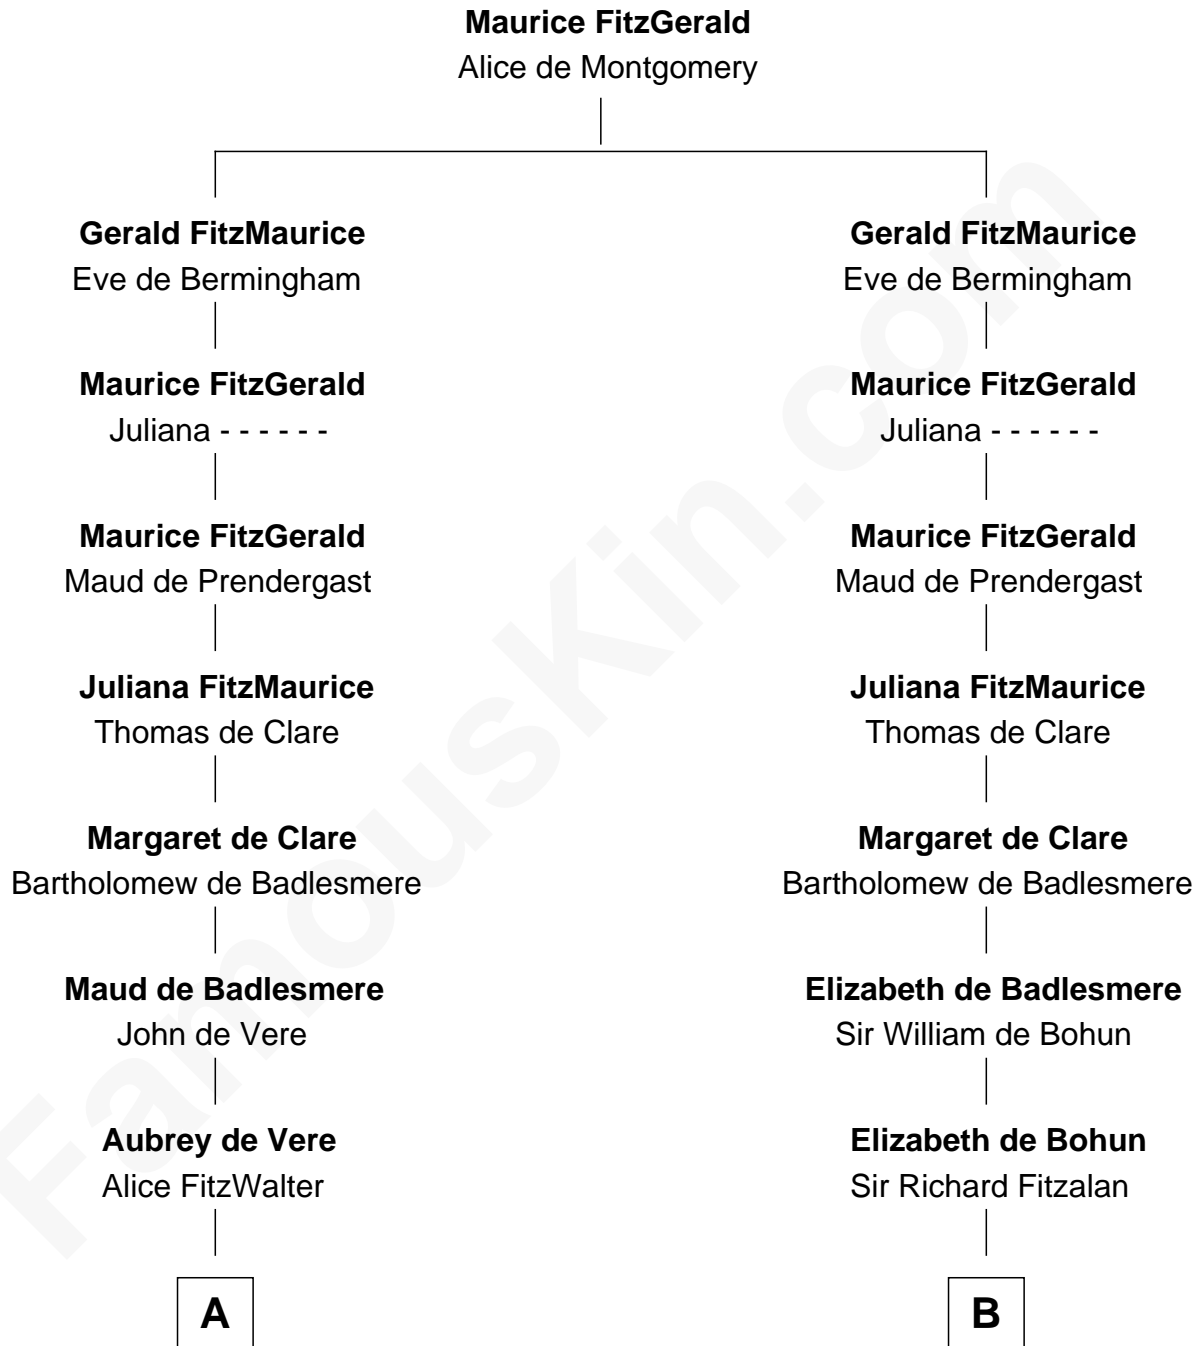

# FamousKin.com Relationship Chart of

**James Russell Lowell**

*American "Fireside" Poet*

21st cousin of

**Fitzhugh Lee**

*40th Governor of Virginia*

**C**

**Sarah Turell**  
Noah Champney

**Sarah Champney**  
Rev. John Lowell

**John Lowell**  
Rebecca Russell

**Rev. Charles Lowell**  
Harriet Brackett Spence

**James Russell Lowell**  
*American "Fireside" Poet*

**D**

**Henry Lee**  
Mary Bland

**Col. Henry Lee**  
Lucy Grymes

**Maj. Gen. Henry Lee**  
Anne Hill Carter

**Sydney Smith Lee**  
Anna Maria Mason

**Fitzhugh Lee**  
*40th Governor of Virginia*