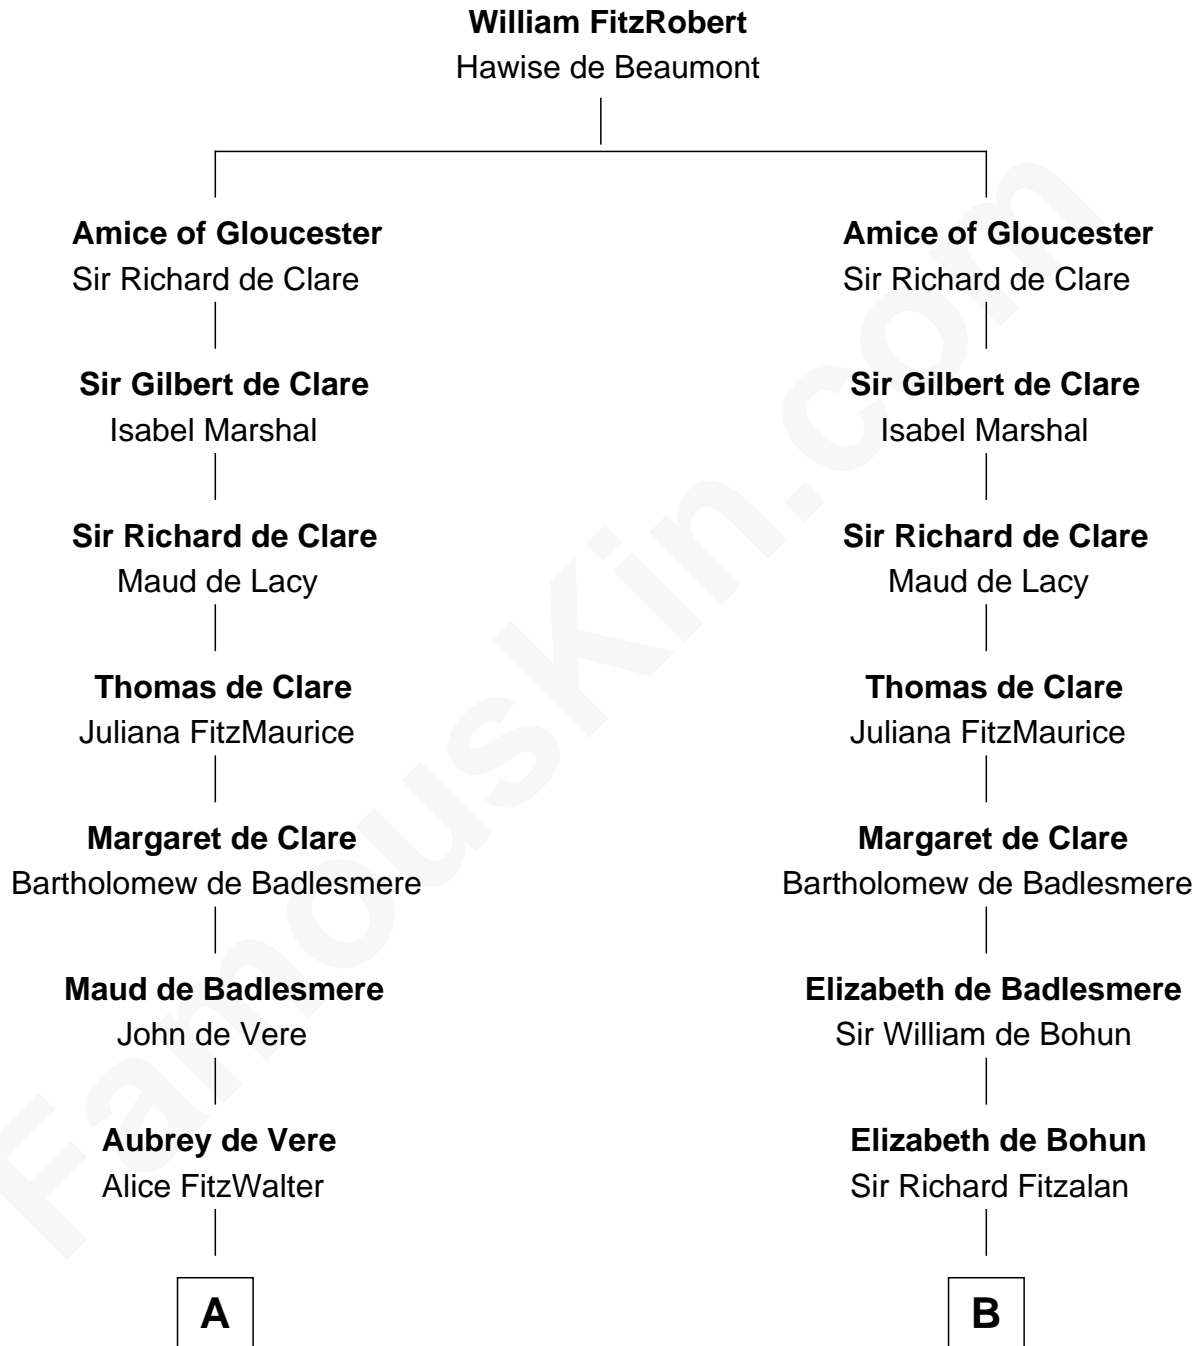

# FamousKin.com Relationship Chart of

**James Russell Lowell**

*American "Fireside" Poet*

21st cousin of

**Fitzhugh Lee**

*40th Governor of Virginia*

**C**

**Sarah Turell**  
Noah Champney

**Col. Henry Lee**  
Lucy Grymes

**Maj. Gen. Henry Lee**  
Anne Hill Carter

**Sydney Smith Lee**  
Anna Maria Mason

**Fitzhugh Lee**  
*40th Governor of Virginia*