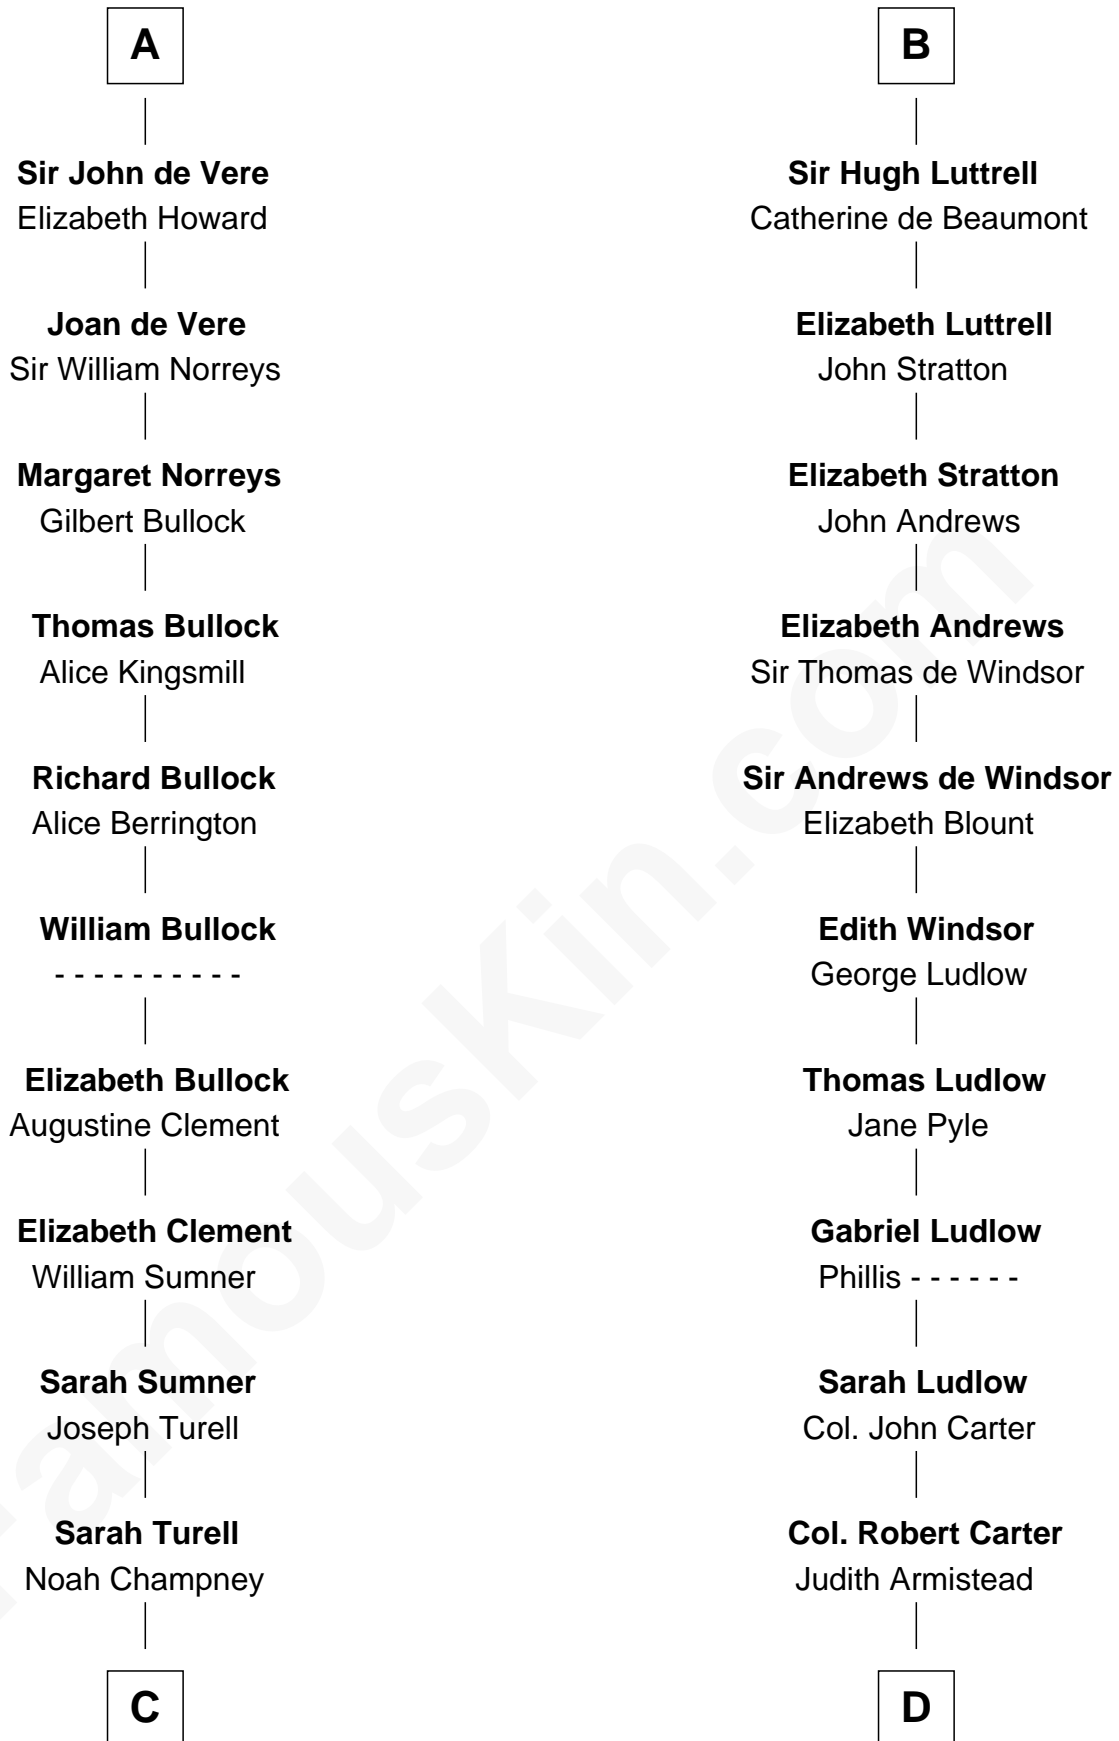

FamousKin.com
Relationship Chart of
James Russell Lowell
American "Fireside" Poet

20th cousin 1 time removed of
Fitzhugh Lee
40th Governor of Virginia

C

Sarah Champney

Rev. John Lowell

John Lowell

Rebecca Russell

Anne Butler Moore

Anne Hill Carter

Maj. Gen. Henry Lee

Sydney Smith Lee

Anna Maria Mason

Fitzhugh Lee

40th Governor of Virginia