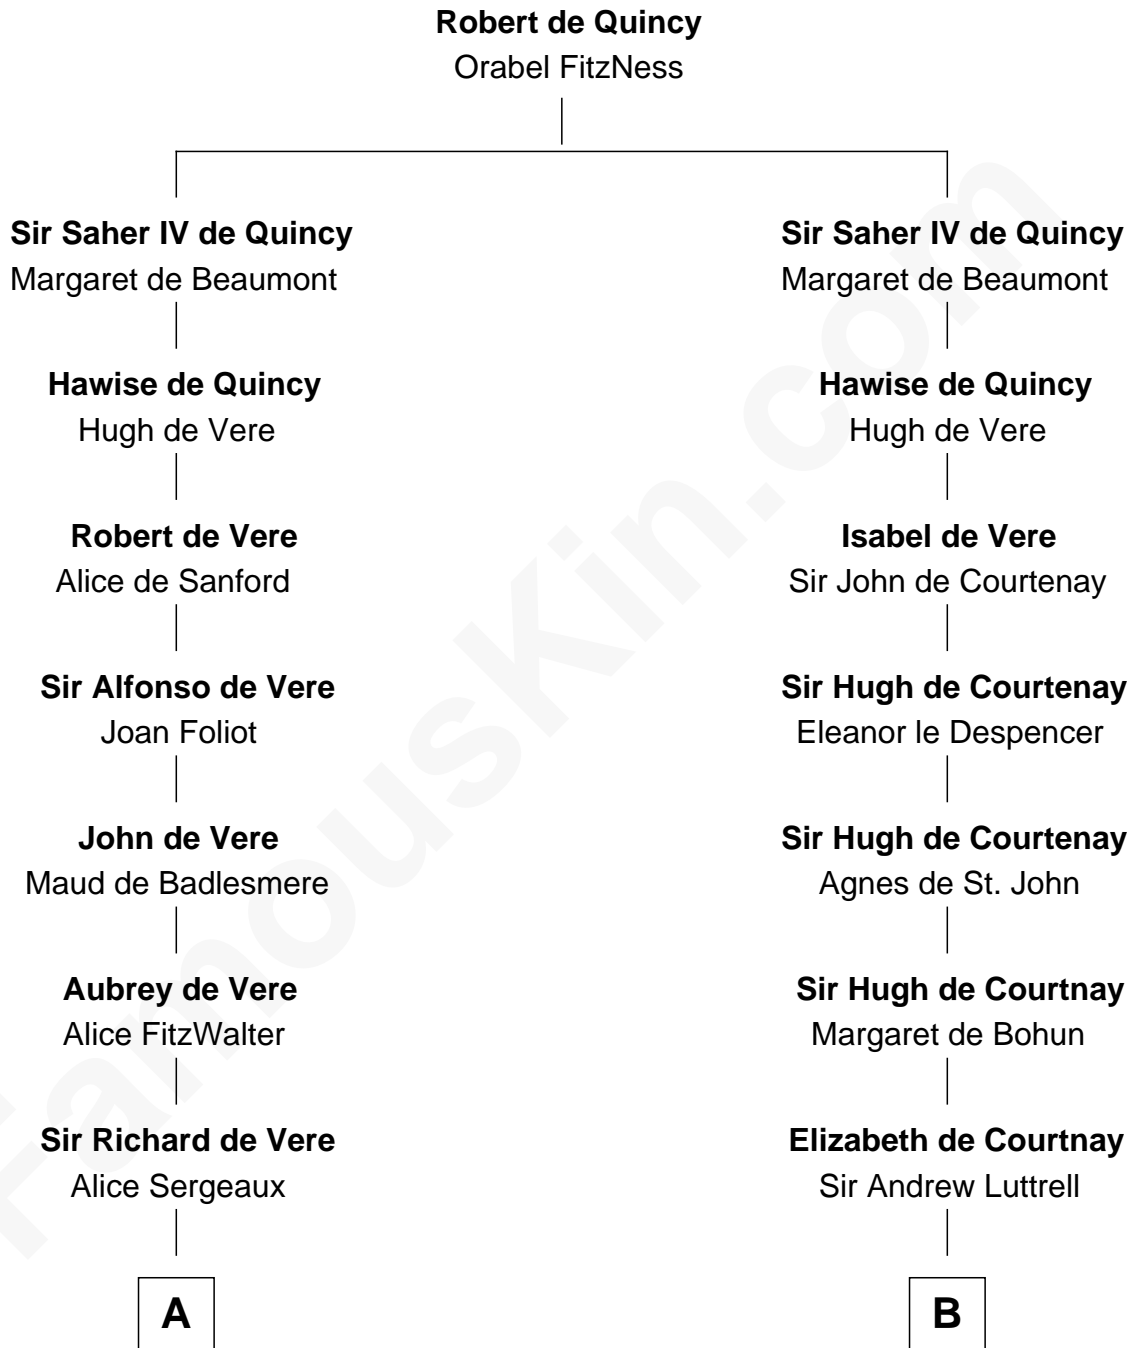

FamousKin.com
Relationship Chart of
James Russell Lowell
American "Fireside" Poet

20th cousin 1 time removed of
Fitzhugh Lee
40th Governor of Virginia

C

Sarah Champney

Rev. John Lowell

John Lowell

Rebecca Russell