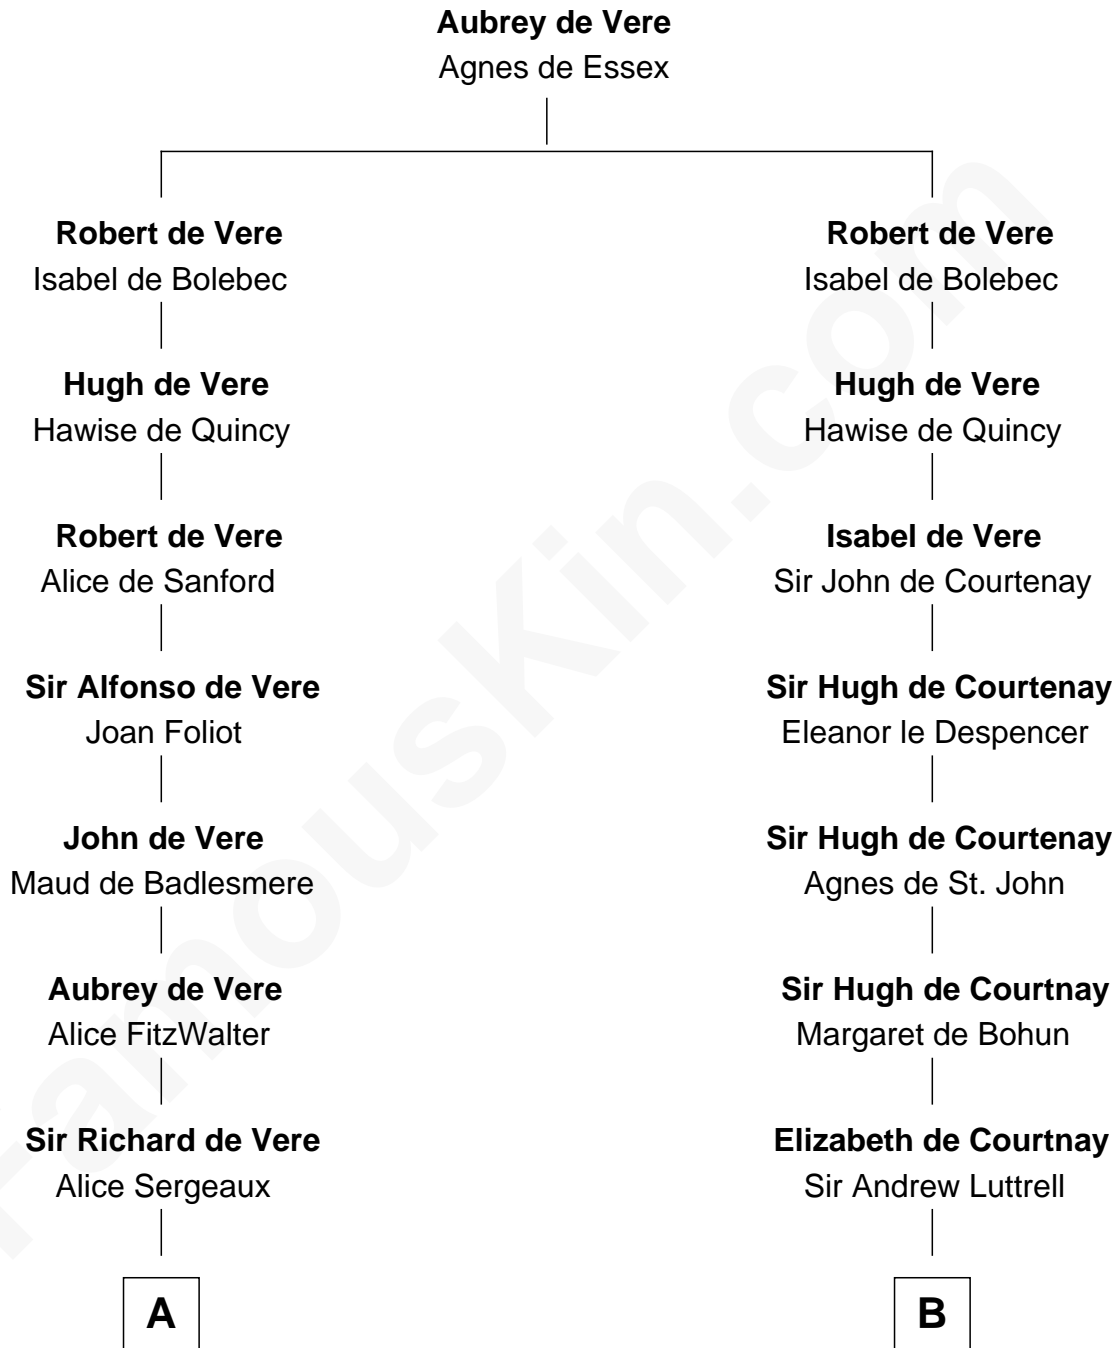

FamousKin.com
Relationship Chart of
James Russell Lowell
American "Fireside" Poet

20th cousin 1 time removed of
Fitzhugh Lee
40th Governor of Virginia

C

Sarah Champney

Rev. John Lowell

John Lowell

Rebecca Russell

Anne Butler Moore

Anne Hill Carter

Maj. Gen. Henry Lee

Sydney Smith Lee

Anna Maria Mason

Fitzhugh Lee

40th Governor of Virginia