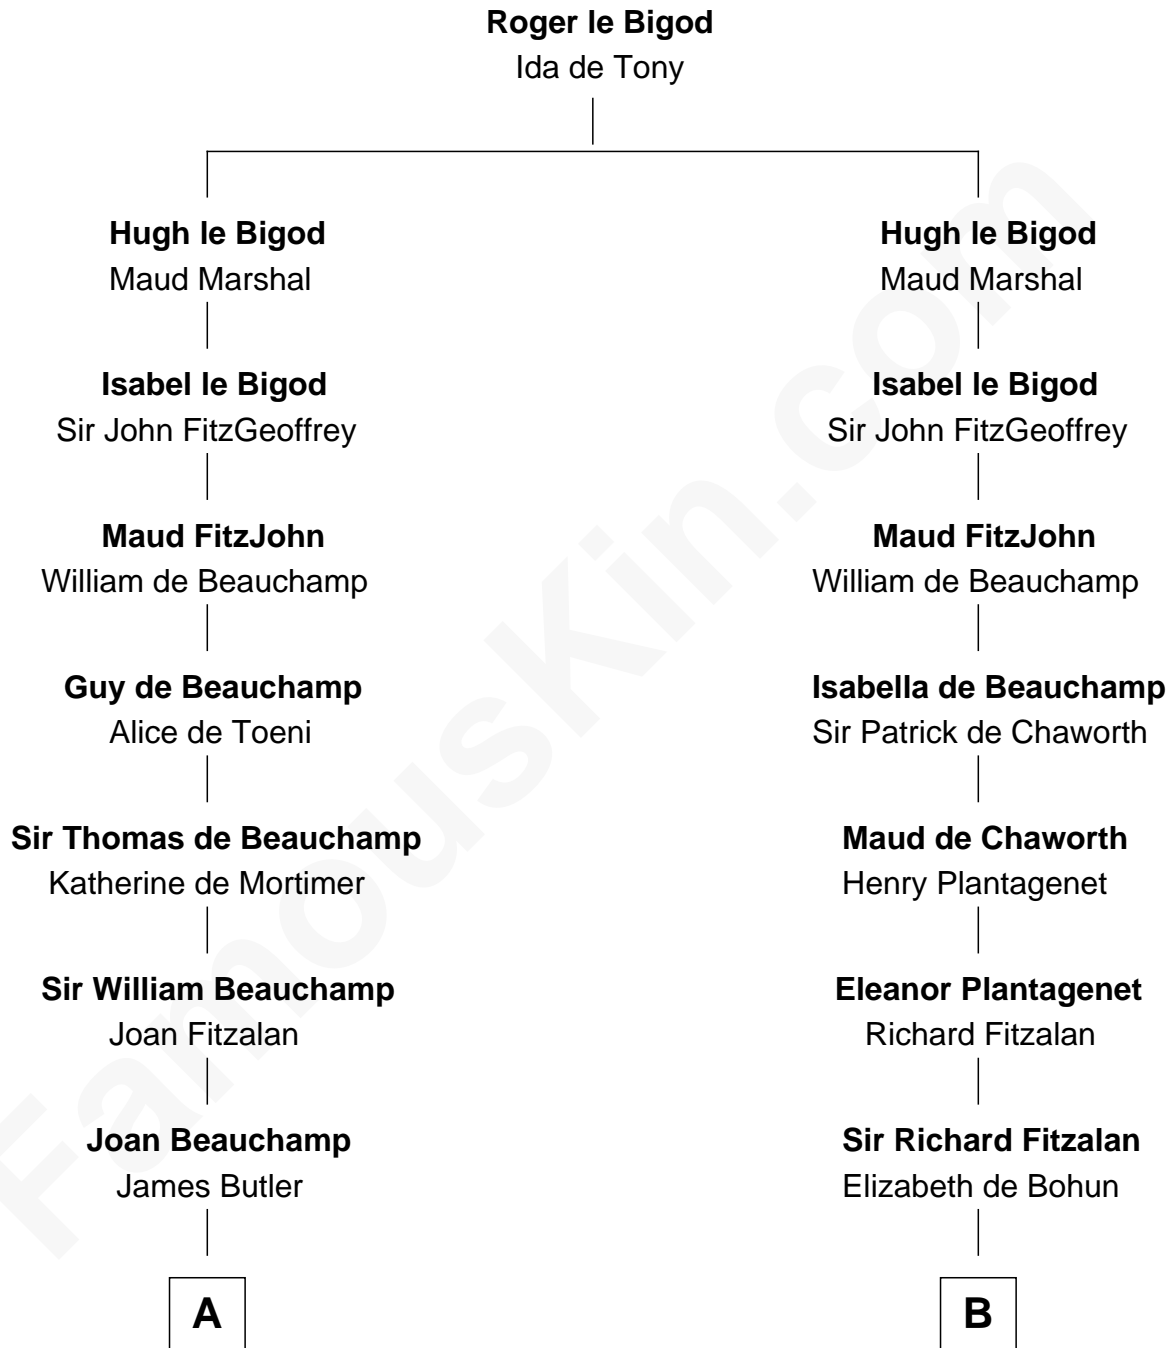

# FamousKin.com Relationship Chart of

**James Russell Lowell**

*American "Fireside" Poet*

19th cousin 1 time removed of

**Thomas Sim Lee**

*2nd and 7th Governor of Maryland*

**C**

**James Russell**  
Katharine Graves

**Rebecca Russell**  
John Lowell

**Rev. Charles Lowell**  
Harriet Brackett Spence

**James Russell Lowell**  
*American "Fireside" Poet*

**D**

**Philip Lee**  
Sarah Brooke

**Thomas Lee**  
Christiana Sim

**Thomas Sim Lee**  
*2nd and 7th Governor of Maryland*