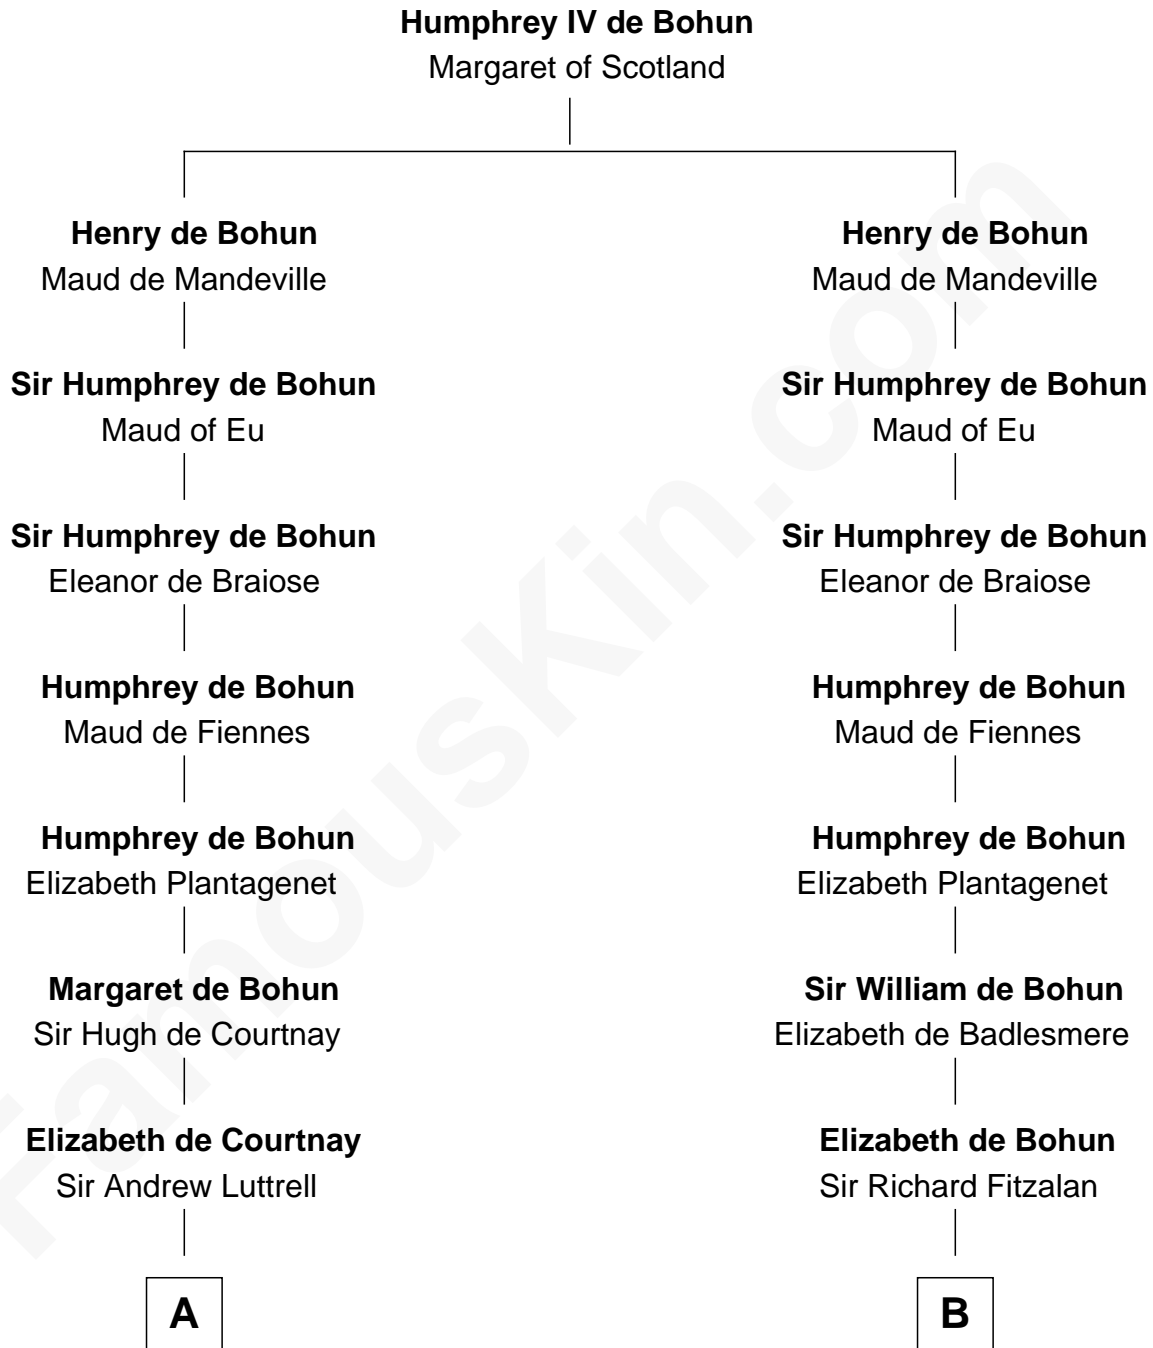

FamousKin.com
Relationship Chart of
James Russell Lowell
American "Fireside" Poet

19th cousin 2 times removed of
Thomas Sim Lee
2nd and 7th Governor of Maryland

C

Ebenezer Lowell
Elizabeth Shailer

Rev. John Lowell
Sarah Champney

John Lowell
Rebecca Russell

Rev. Charles Lowell
Harriet Brackett Spence

James Russell Lowell
American "Fireside" Poet

D

Philip Lee
Sarah Brooke

Thomas Lee
Christiana Sim

Thomas Sim Lee
2nd and 7th Governor of Maryland