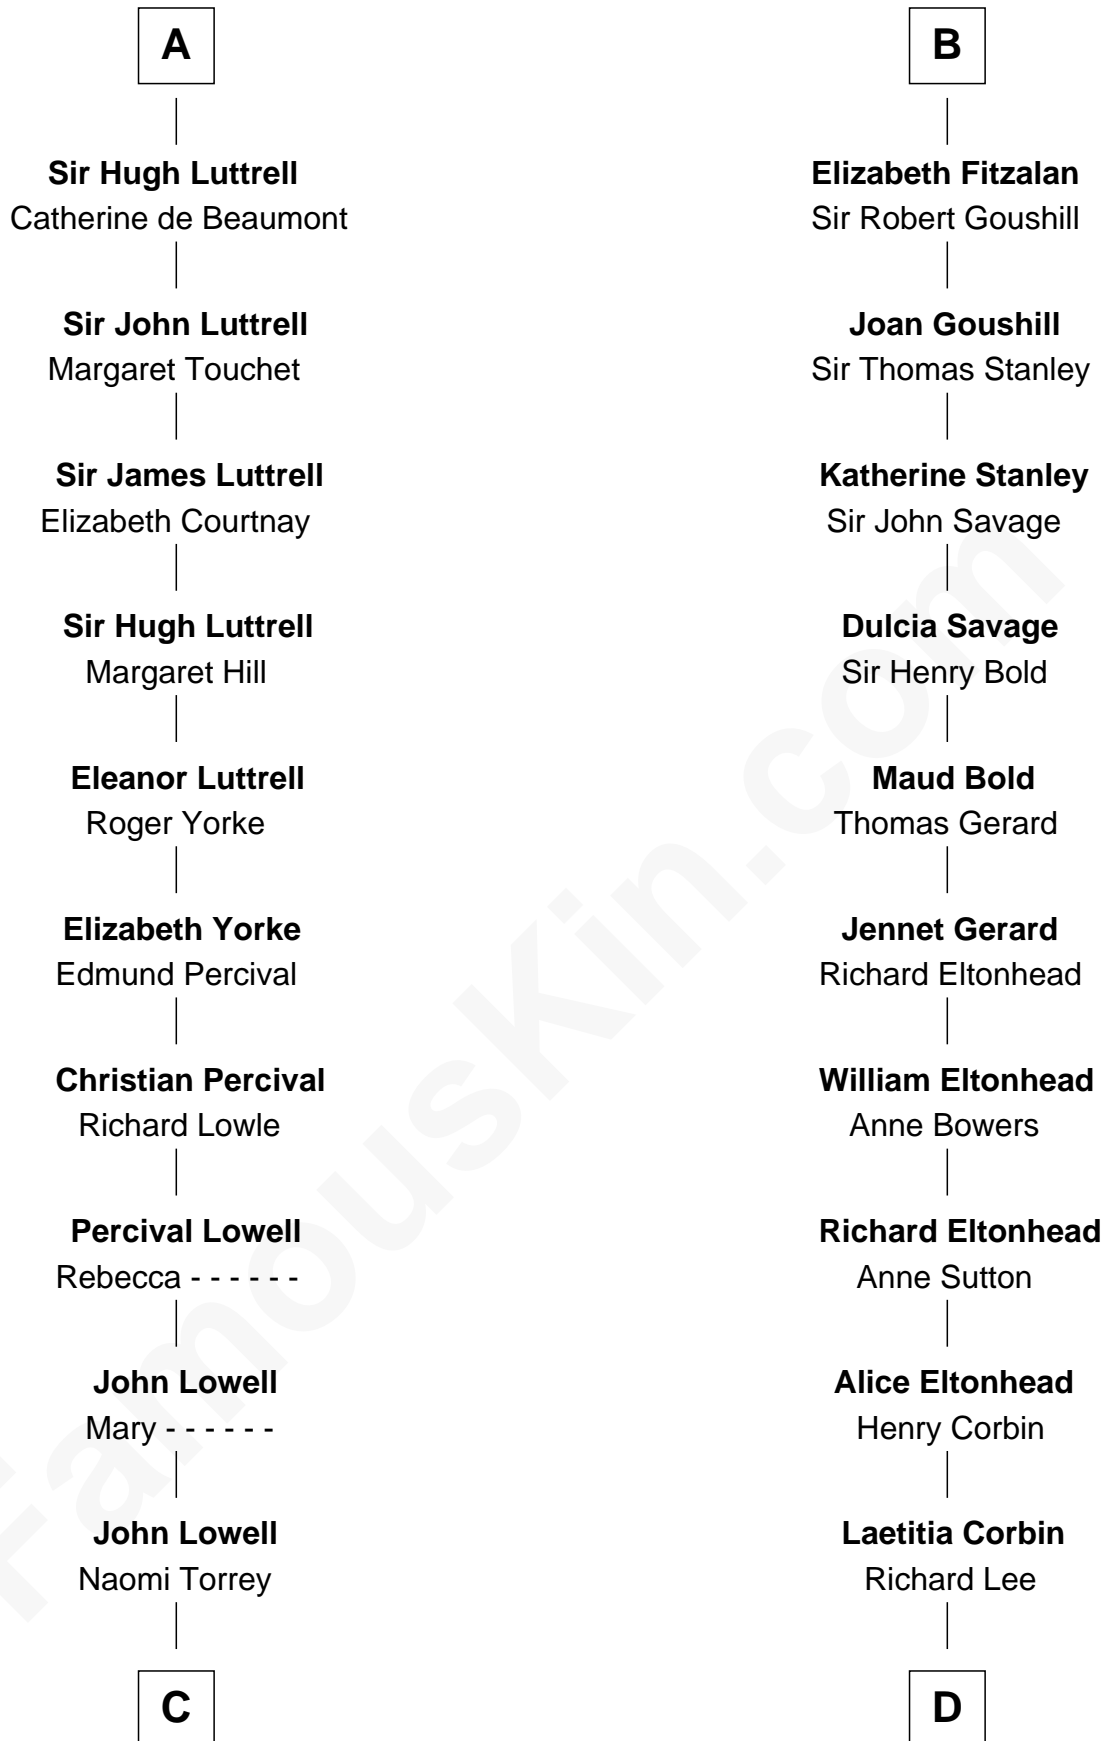

FamousKin.com
Relationship Chart of
James Russell Lowell
American "Fireside" Poet

19th cousin 2 times removed of
Thomas Sim Lee
2nd and 7th Governor of Maryland

C

Ebenezer Lowell
Elizabeth Shailer

Rev. John Lowell
Sarah Champney