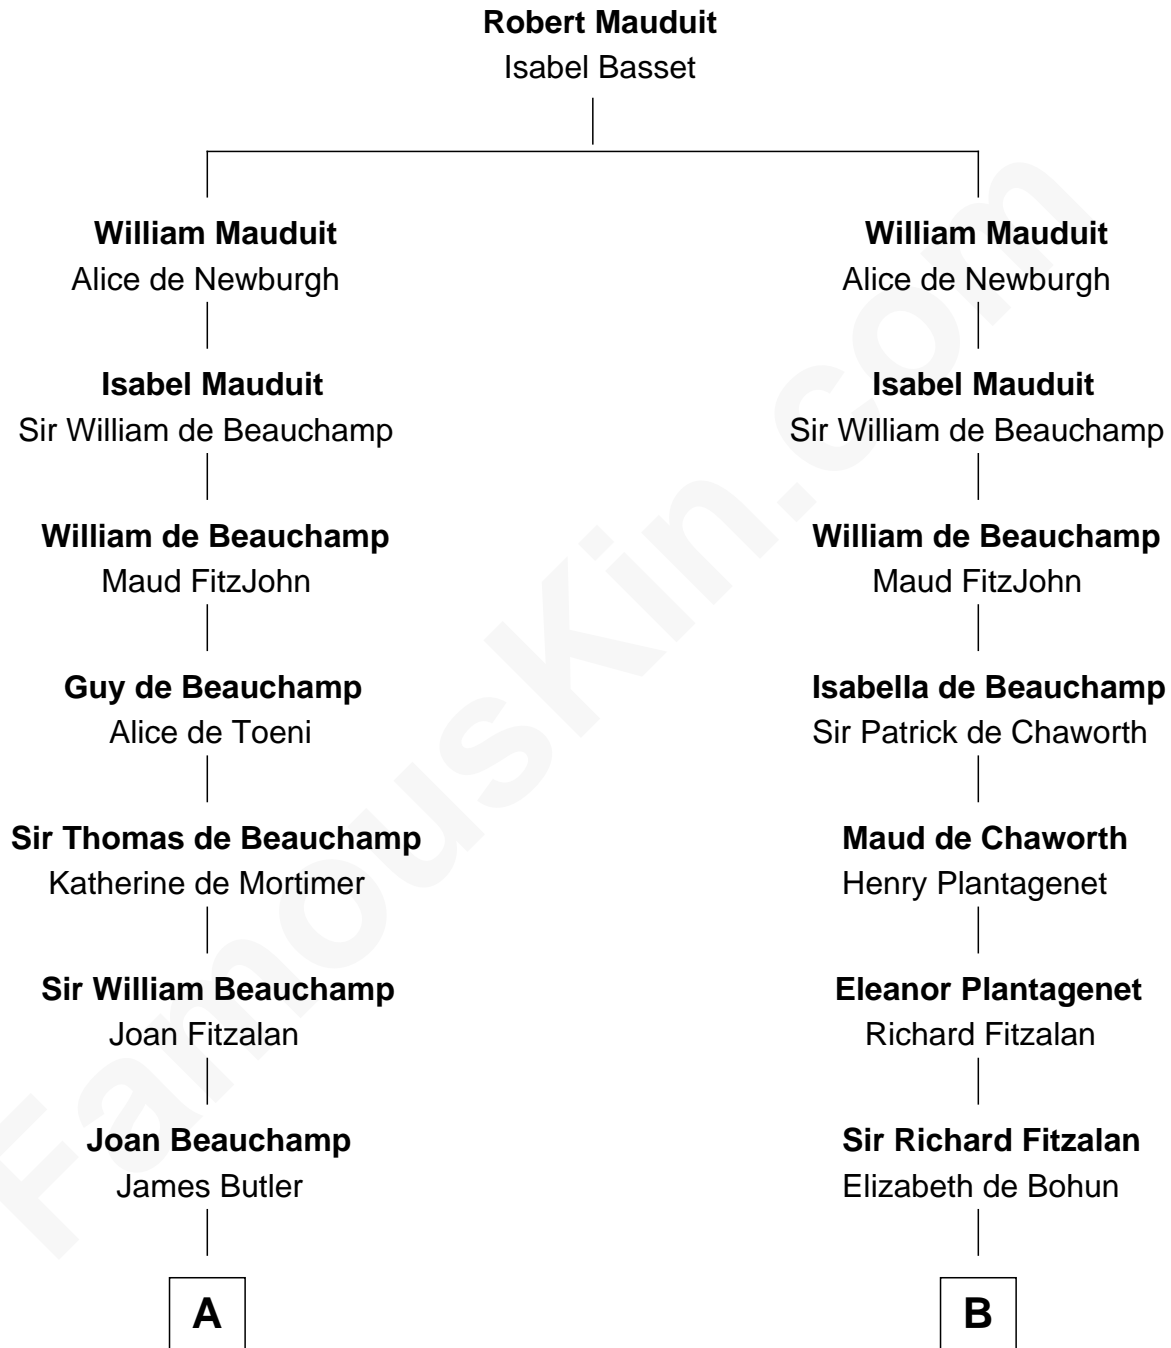

**FamousKin.com**  
**Relationship Chart of**  
**James Russell Lowell**  
*American "Fireside" Poet*

19th cousin 1 time removed of

**Thomas Sim Lee**  
*2nd and 7th Governor of Maryland*

**C**

**James Russell**  
Katharine Graves

**Rebecca Russell**  
John Lowell

**Rev. Charles Lowell**  
Harriet Brackett Spence

**James Russell Lowell**  
*American "Fireside" Poet*

**D**

**Philip Lee**  
Sarah Brooke

**Thomas Lee**  
Christiana Sim

**Thomas Sim Lee**  
*2nd and 7th Governor of Maryland*