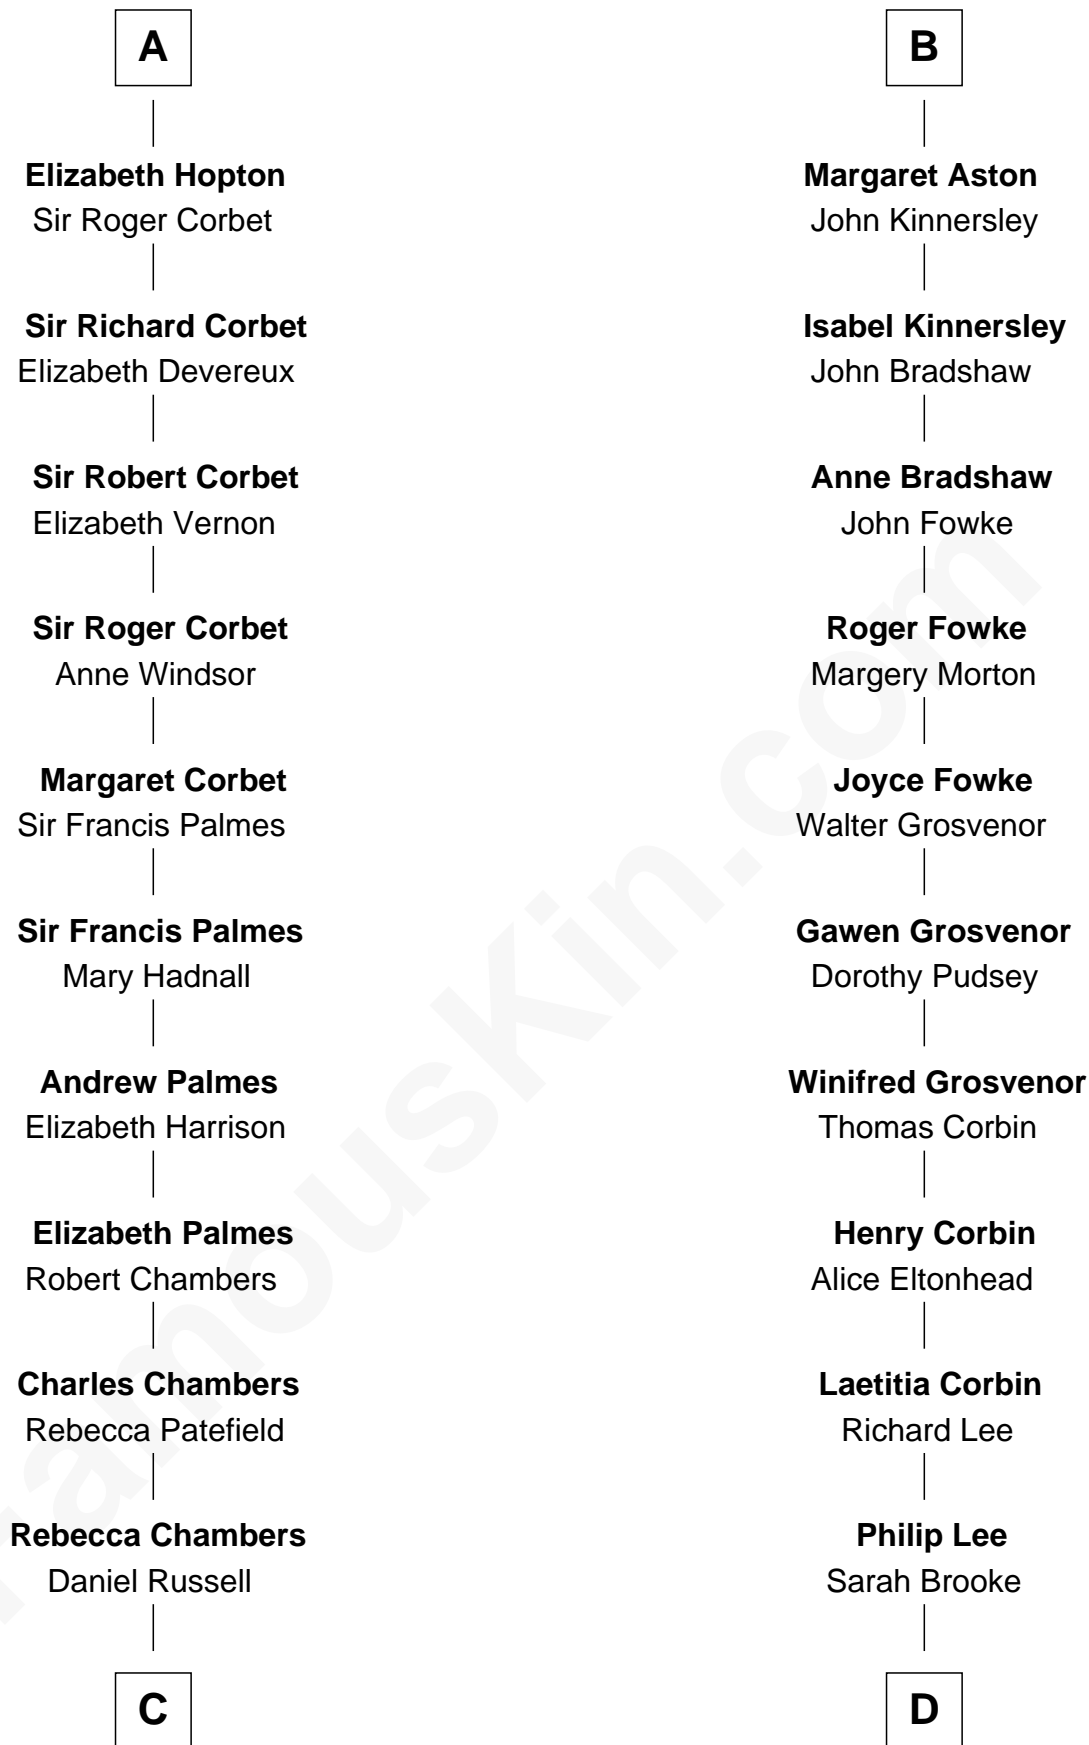

FamousKin.com

Relationship Chart of

James Russell Lowell

American "Fireside" Poet

18th cousin 2 times removed of

Thomas Sim Lee
2nd and 7th Governor of Maryland

C

James Russell
Katharine Graves

Rebecca Russell
John Lowell

Rev. Charles Lowell
Harriet Brackett Spence

James Russell Lowell
American "Fireside" Poet

D

Thomas Lee
Christiana Sim

Thomas Sim Lee
2nd and 7th Governor of Maryland

FamousKin.com