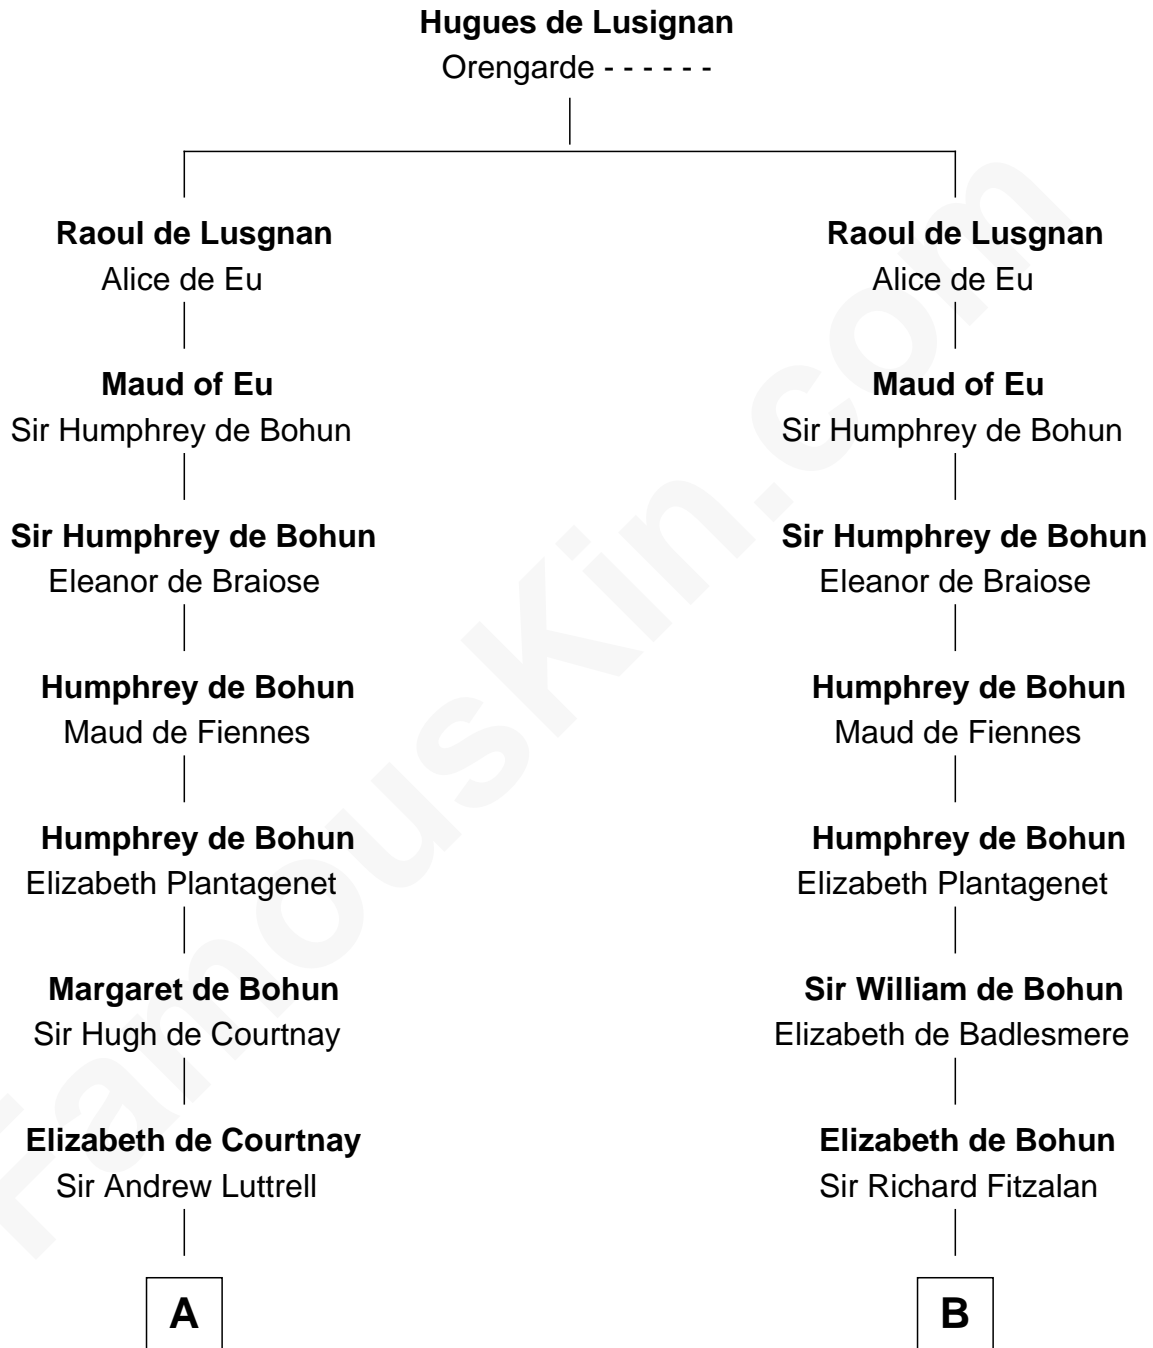

**FamousKin.com**  
**Relationship Chart of**  
**James Russell Lowell**  
*American "Fireside" Poet*

**19th cousin 2 times removed of**  
**Thomas Sim Lee**  
*2nd and 7th Governor of Maryland*

**C**

**Ebenezer Lowell**  
Elizabeth Shailer

**Thomas Lee**  
Christiana Sim

**Thomas Sim Lee**  
*2nd and 7th Governor of Maryland*