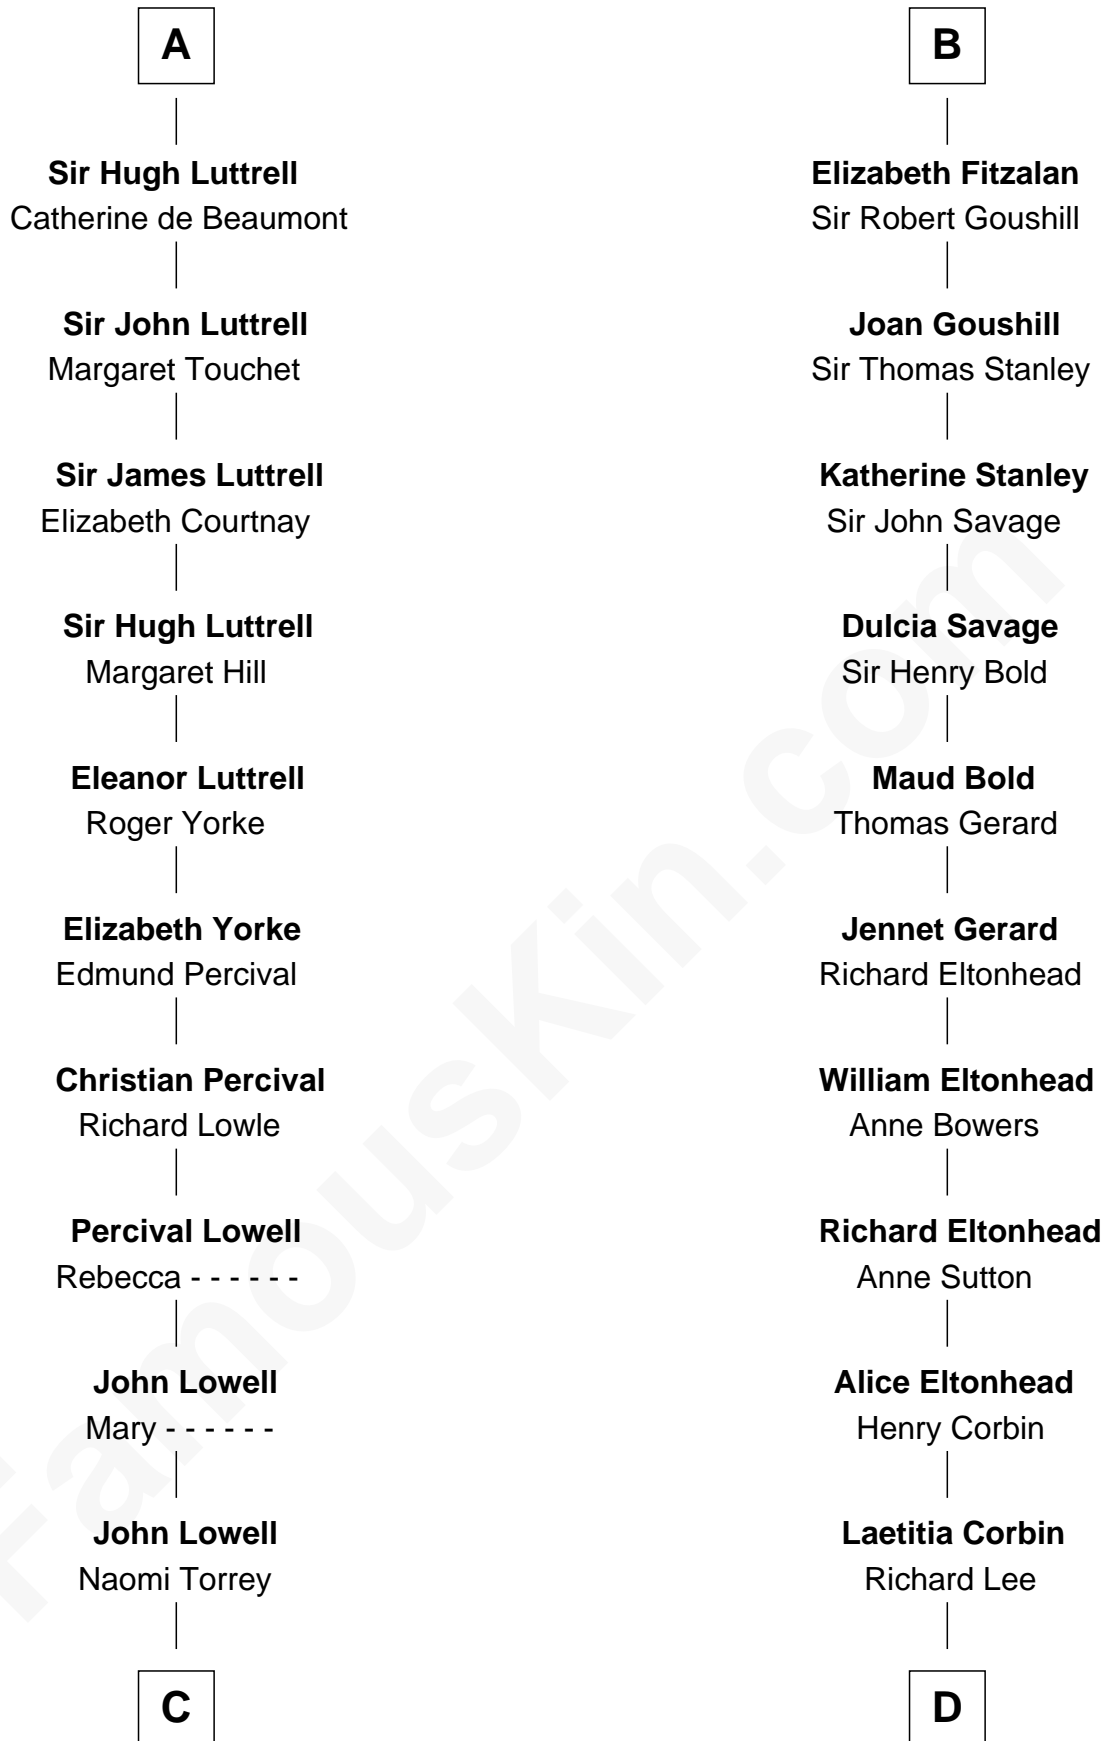

**FamousKin.com**  
**Relationship Chart of**  
**James Russell Lowell**  
*American "Fireside" Poet*

**19th cousin 2 times removed of**  
**Thomas Sim Lee**  
*2nd and 7th Governor of Maryland*

**C**

**Ebenezer Lowell**  
Elizabeth Shailer

**Thomas Lee**  
Christiana Sim

**Thomas Sim Lee**  
*2nd and 7th Governor of Maryland*