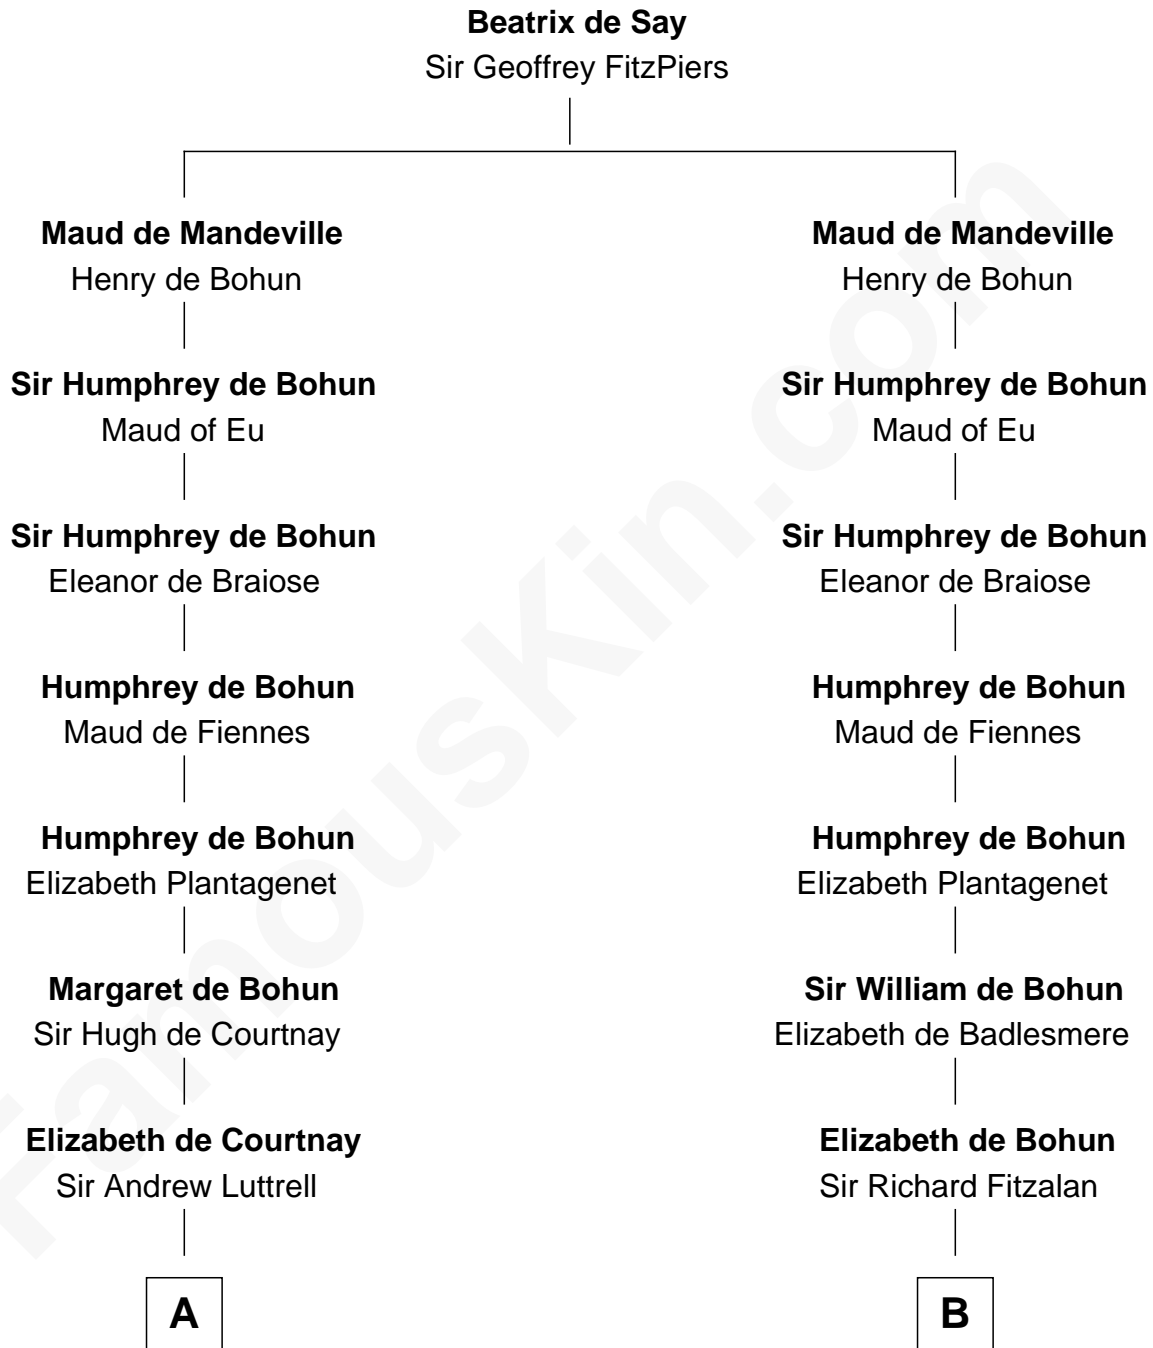

**FamousKin.com**  
**Relationship Chart of**  
**James Russell Lowell**  
*American "Fireside" Poet*

**19th cousin 2 times removed of**  
**Thomas Sim Lee**  
*2nd and 7th Governor of Maryland*

**C**

**Ebenezer Lowell**  
Elizabeth Shailer

**Rev. John Lowell**  
Sarah Champney

**John Lowell**  
Rebecca Russell

**Rev. Charles Lowell**  
Harriet Brackett Spence

**James Russell Lowell**  
*American "Fireside" Poet*

**D**

**Philip Lee**  
Sarah Brooke

**Thomas Lee**  
Christiana Sim

**Thomas Sim Lee**  
*2nd and 7th Governor of Maryland*

FamousKin.com