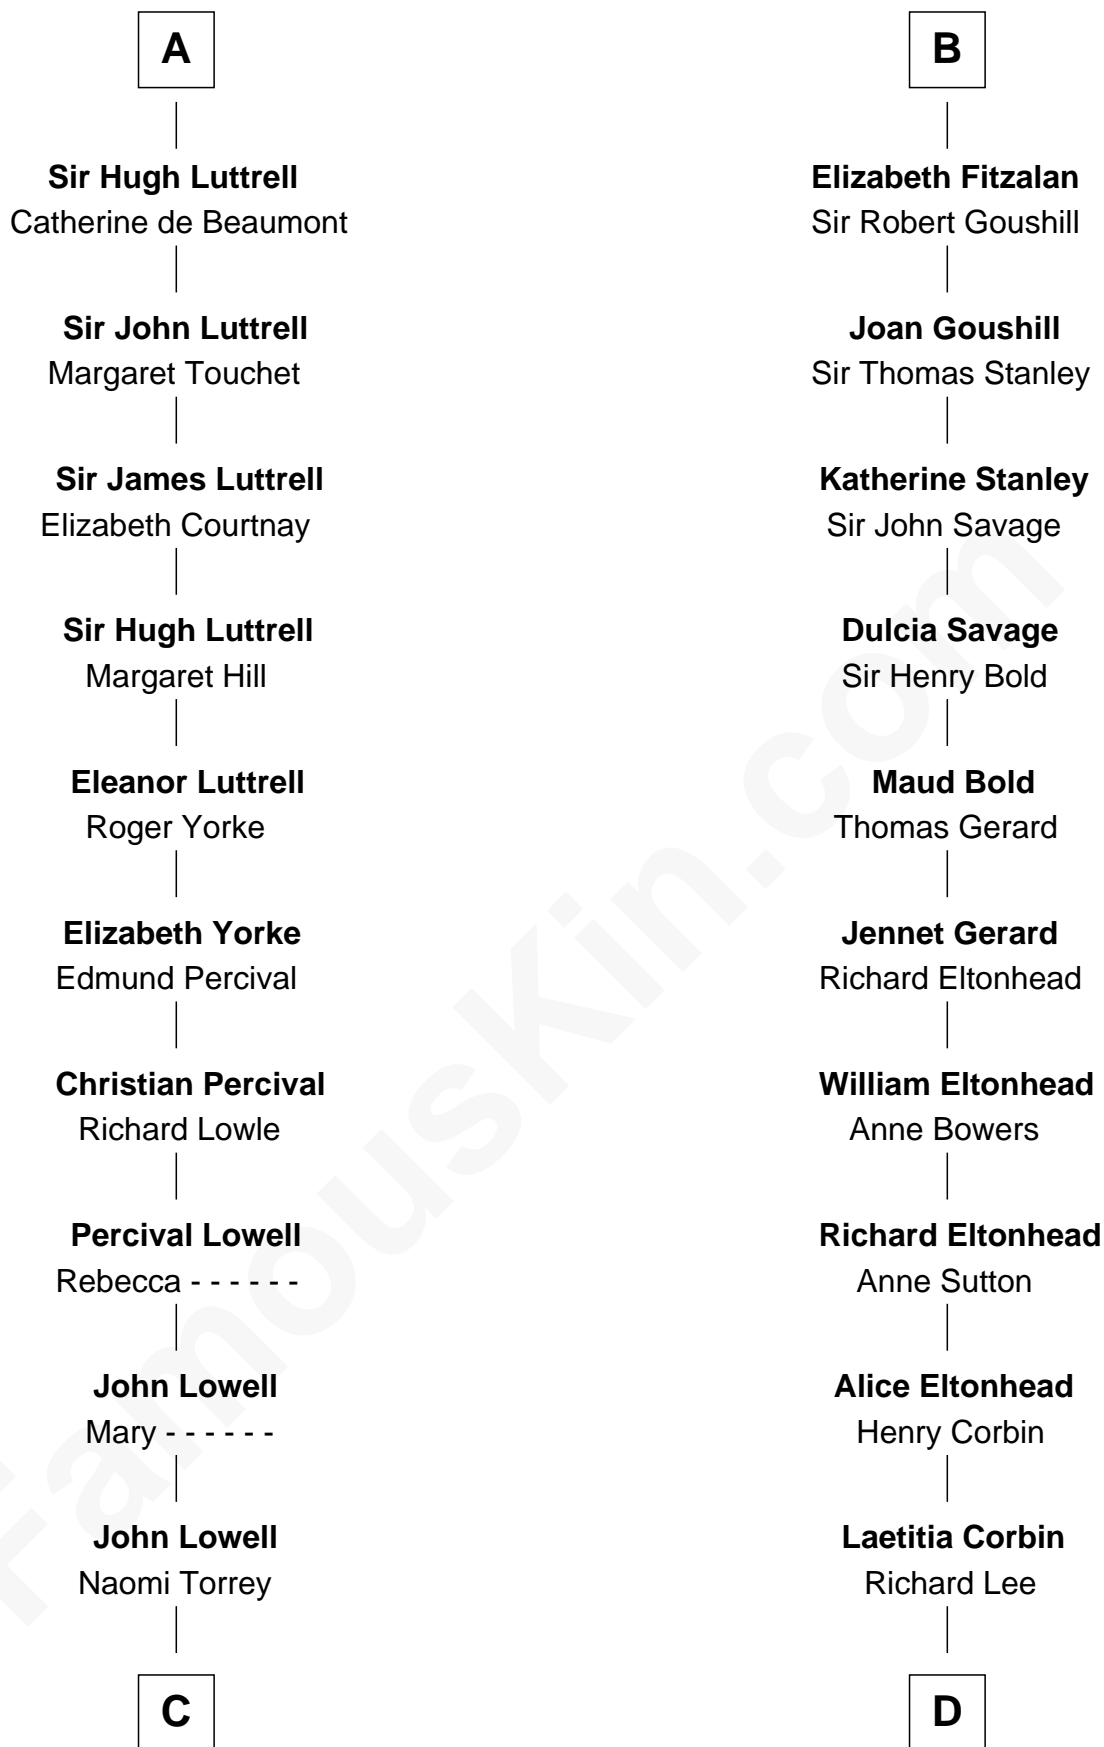

**FamousKin.com**  
**Relationship Chart of**  
**James Russell Lowell**  
*American "Fireside" Poet*

**19th cousin 2 times removed of**  
**Thomas Sim Lee**  
*2nd and 7th Governor of Maryland*

**C**

**Ebenezer Lowell**  
Elizabeth Shailer

**Thomas Lee**  
Christiana Sim

**Thomas Sim Lee**  
*2nd and 7th Governor of Maryland*

FamousKin.com