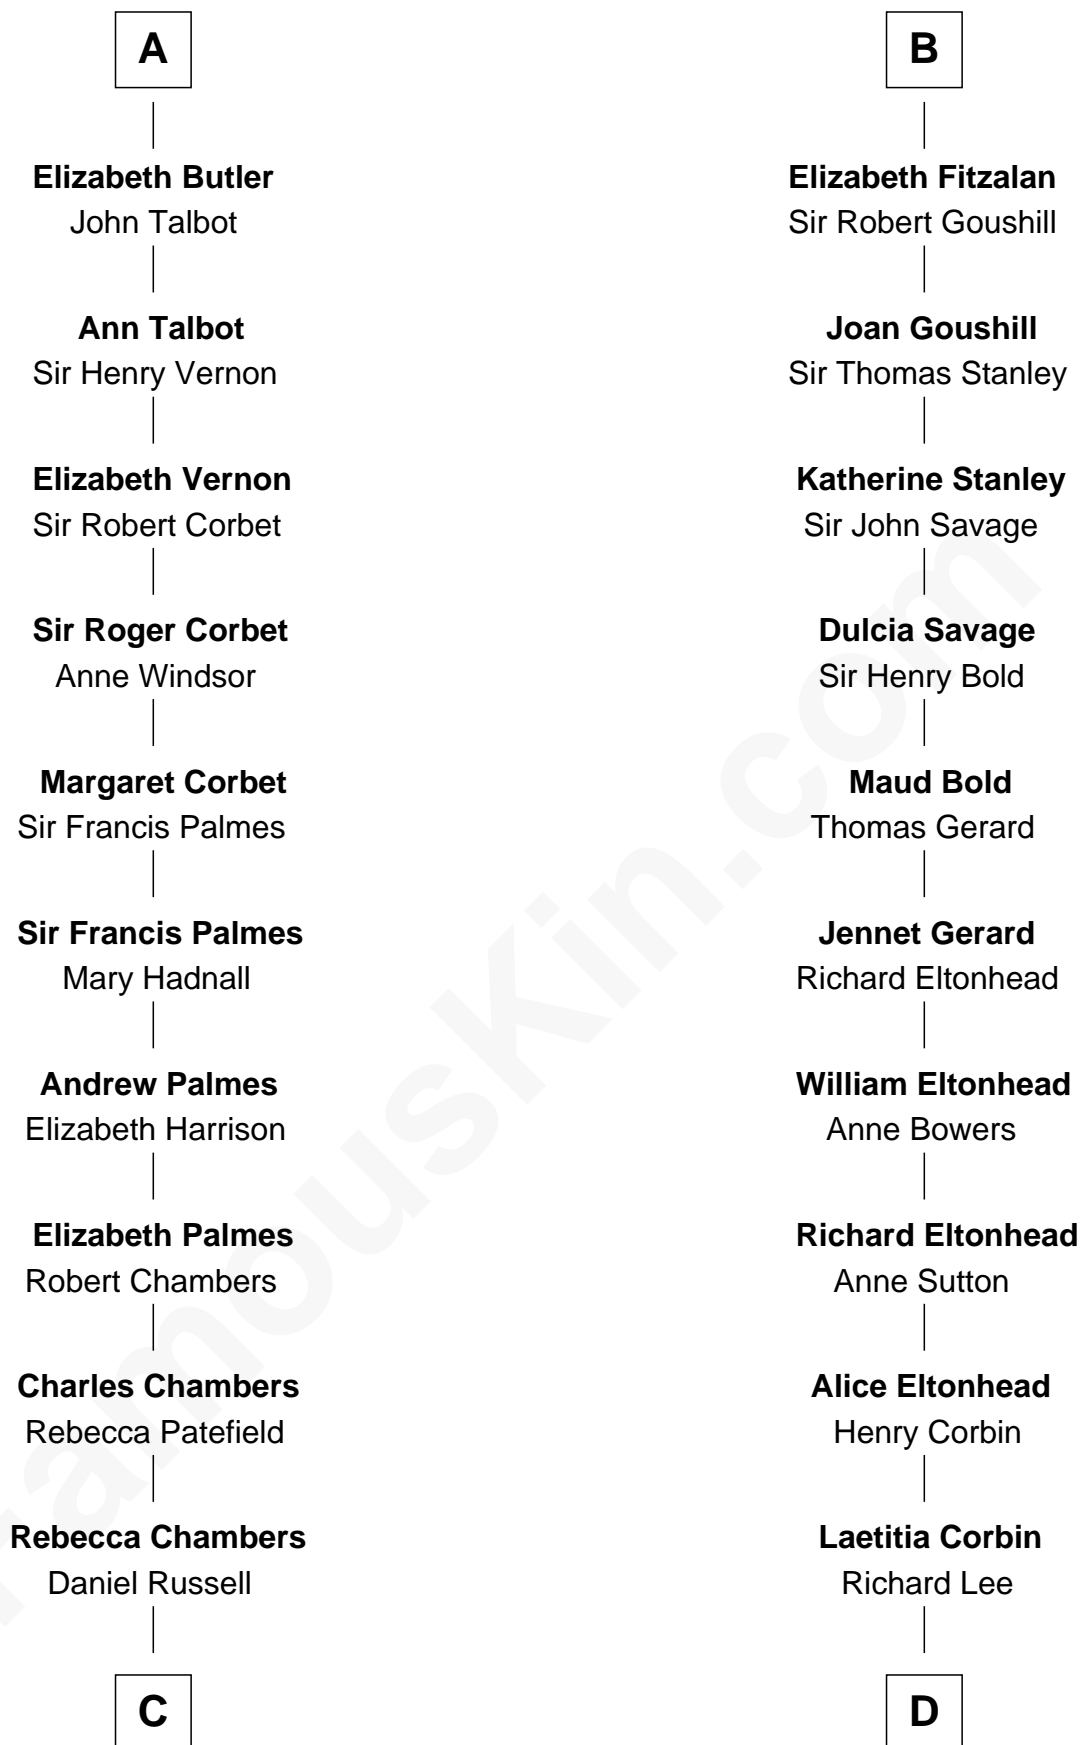

**FamousKin.com**  
**Relationship Chart of**  
**James Russell Lowell**  
*American "Fireside" Poet*

19th cousin 1 time removed of

**Thomas Sim Lee**  
*2nd and 7th Governor of Maryland*

**C**

**James Russell**  
Katharine Graves