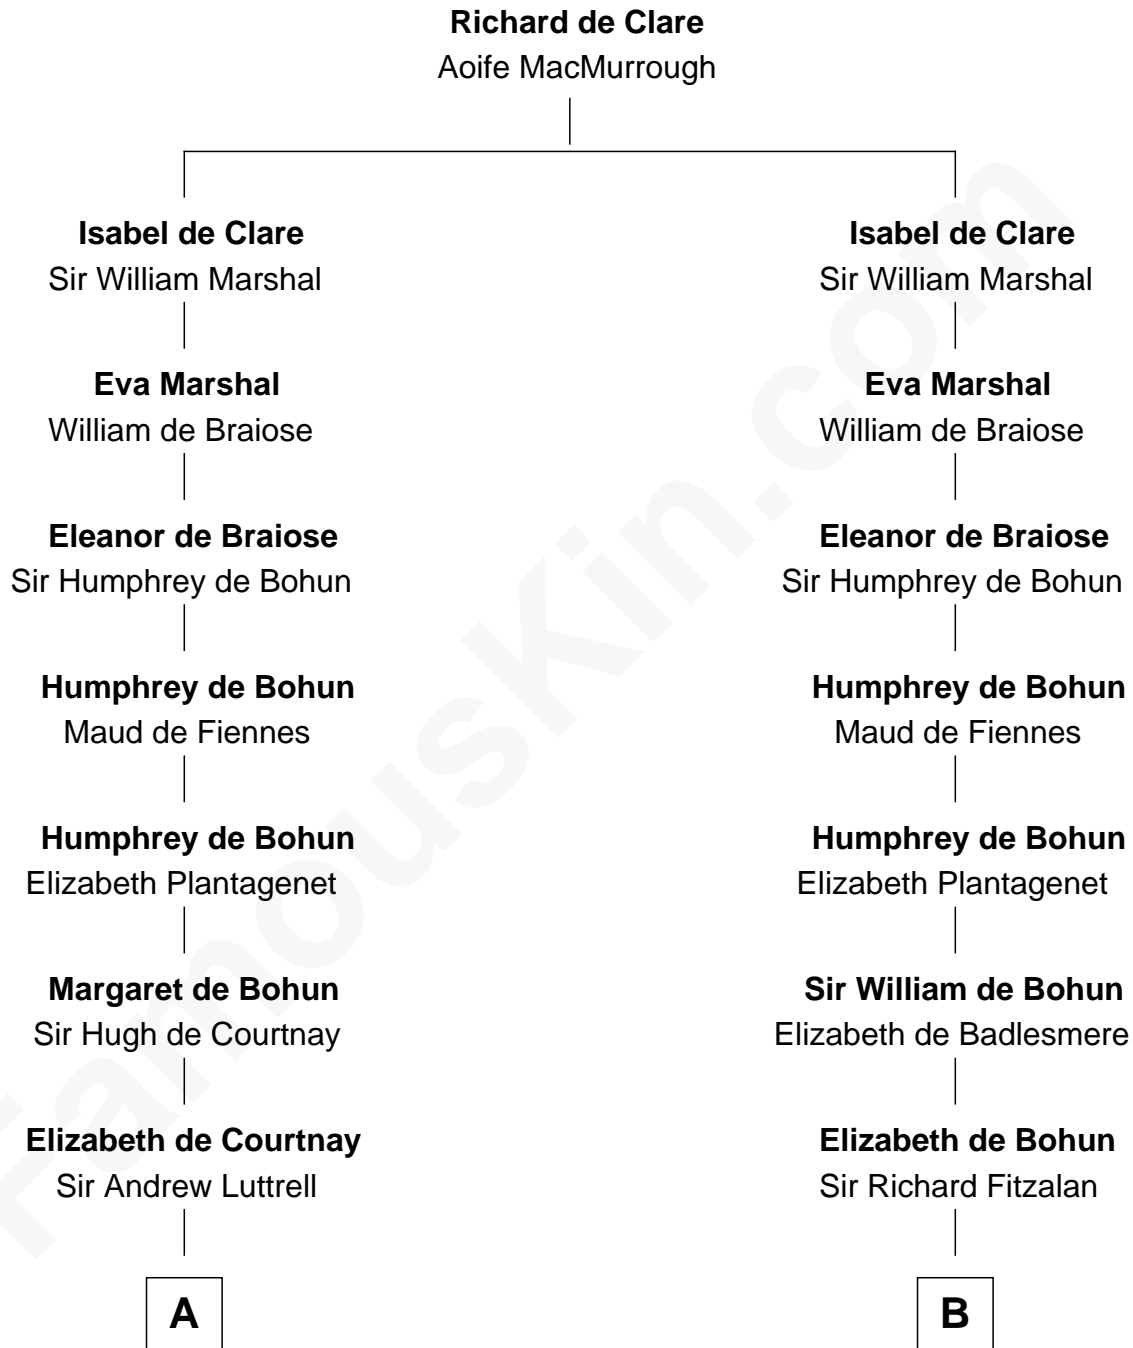

FamousKin.com
Relationship Chart of
James Russell Lowell
American "Fireside" Poet

19th cousin 2 times removed of
Thomas Sim Lee
2nd and 7th Governor of Maryland

C

Ebenezer Lowell
Elizabeth Shailer

Rev. John Lowell
Sarah Champney

John Lowell
Rebecca Russell

Rev. Charles Lowell
Harriet Brackett Spence

James Russell Lowell
American "Fireside" Poet

D

Philip Lee
Sarah Brooke

Thomas Lee
Christiana Sim

Thomas Sim Lee
2nd and 7th Governor of Maryland