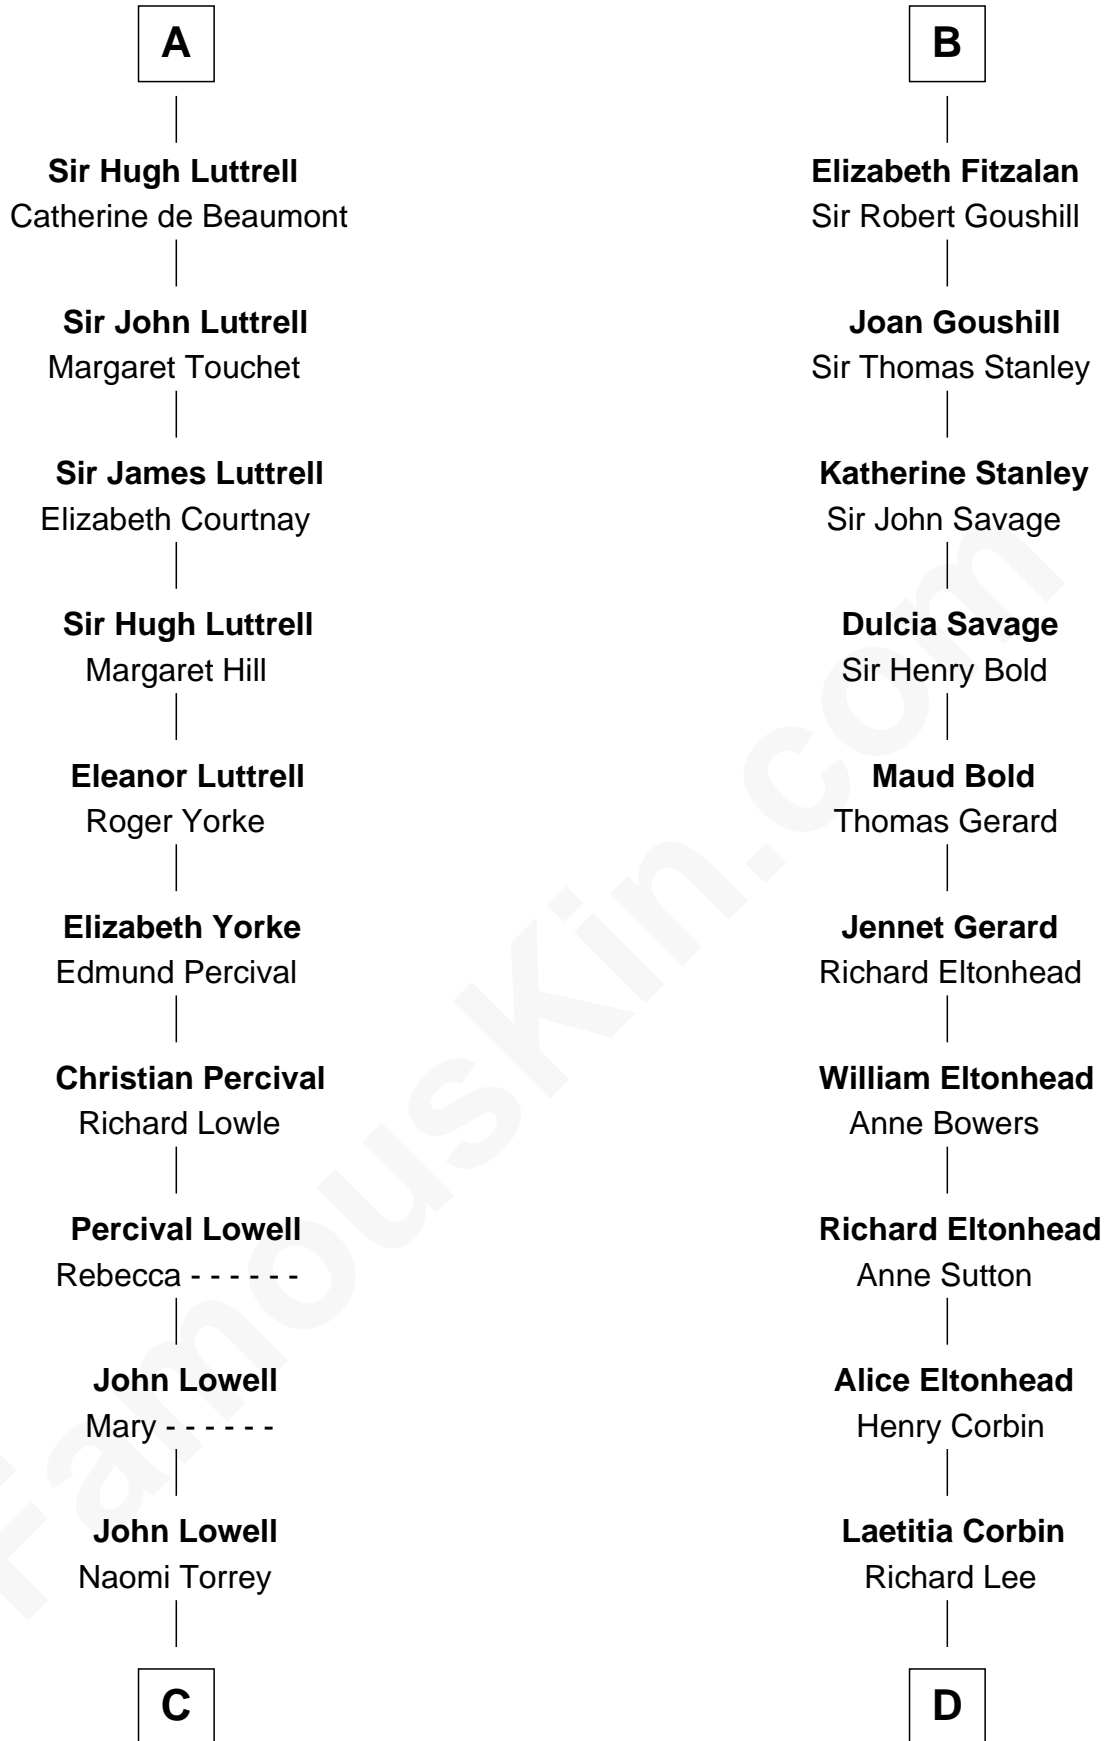

FamousKin.com
Relationship Chart of
James Russell Lowell
American "Fireside" Poet

19th cousin 2 times removed of
Thomas Sim Lee
2nd and 7th Governor of Maryland

C

Ebenezer Lowell
Elizabeth Shailer

Rev. John Lowell
Sarah Champney