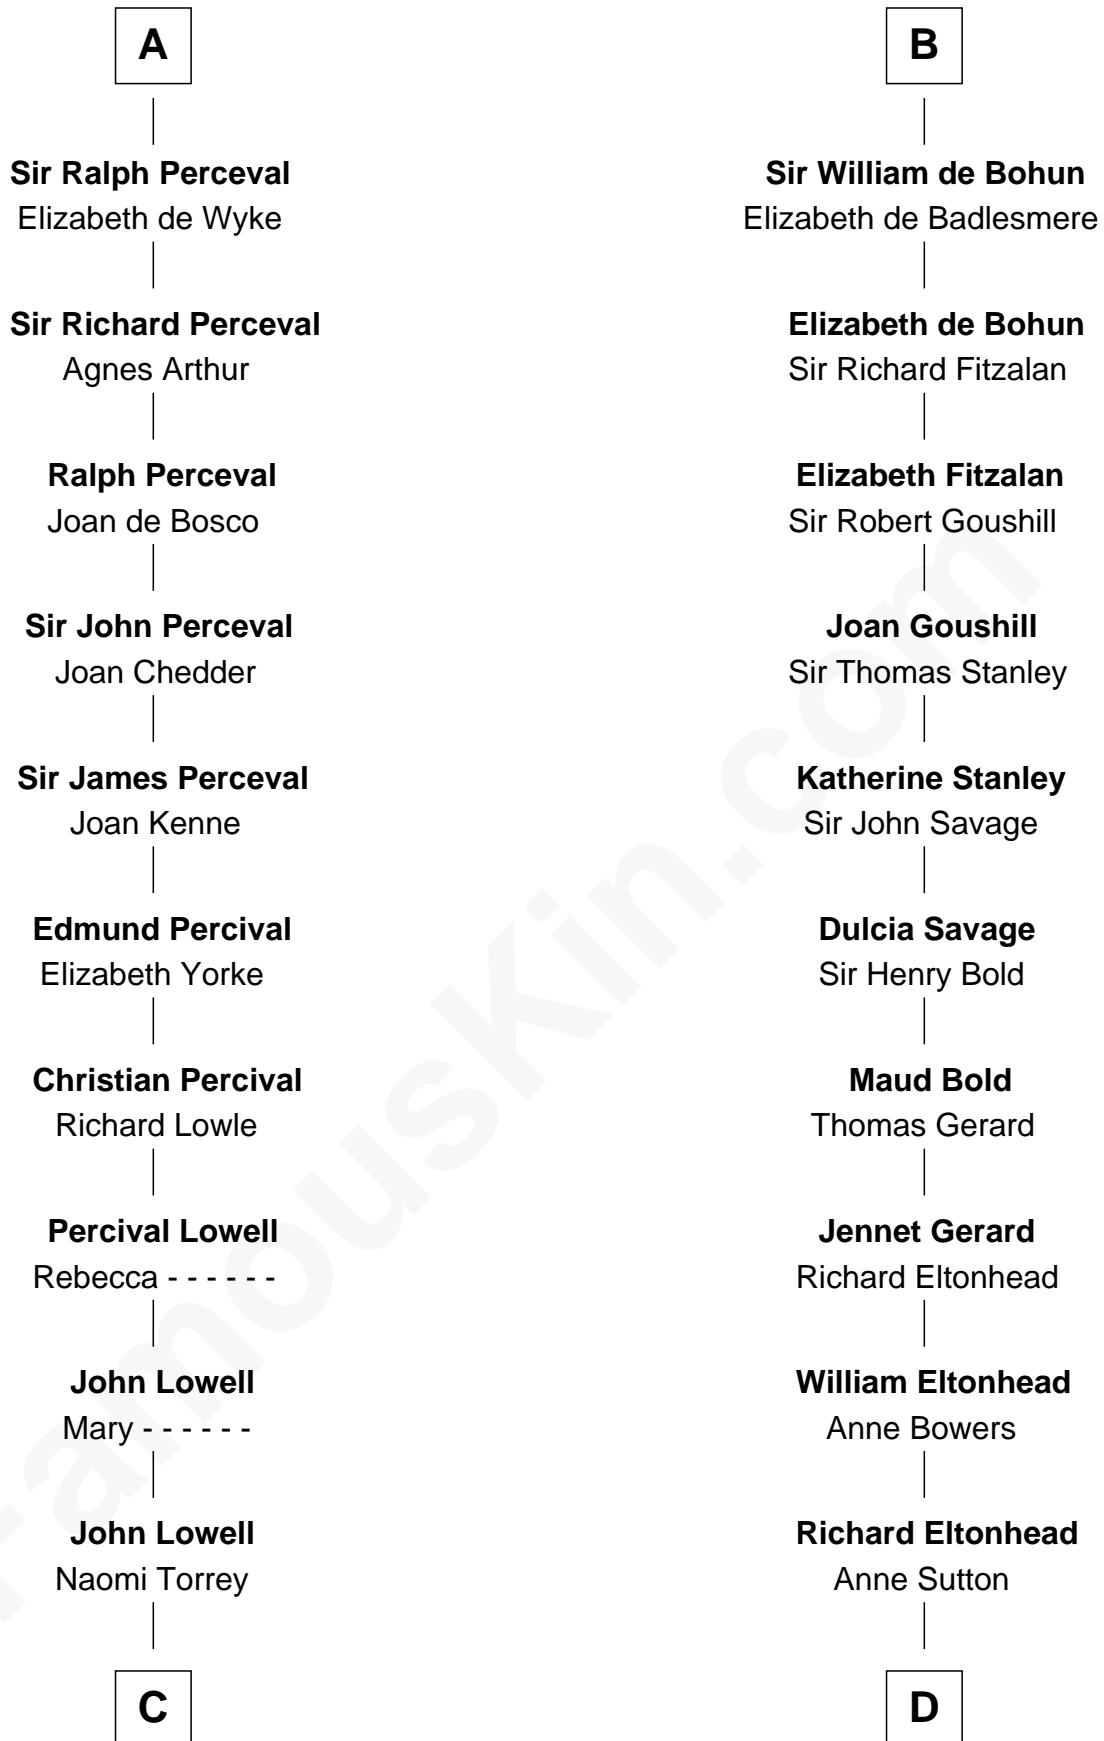

FamousKin.com Relationship Chart of

James Russell Lowell

American "Fireside" Poet

21st cousin of

Thomas Sim Lee

2nd and 7th Governor of Maryland

Sir Robert de Beaumont

Isabel de Vermandois