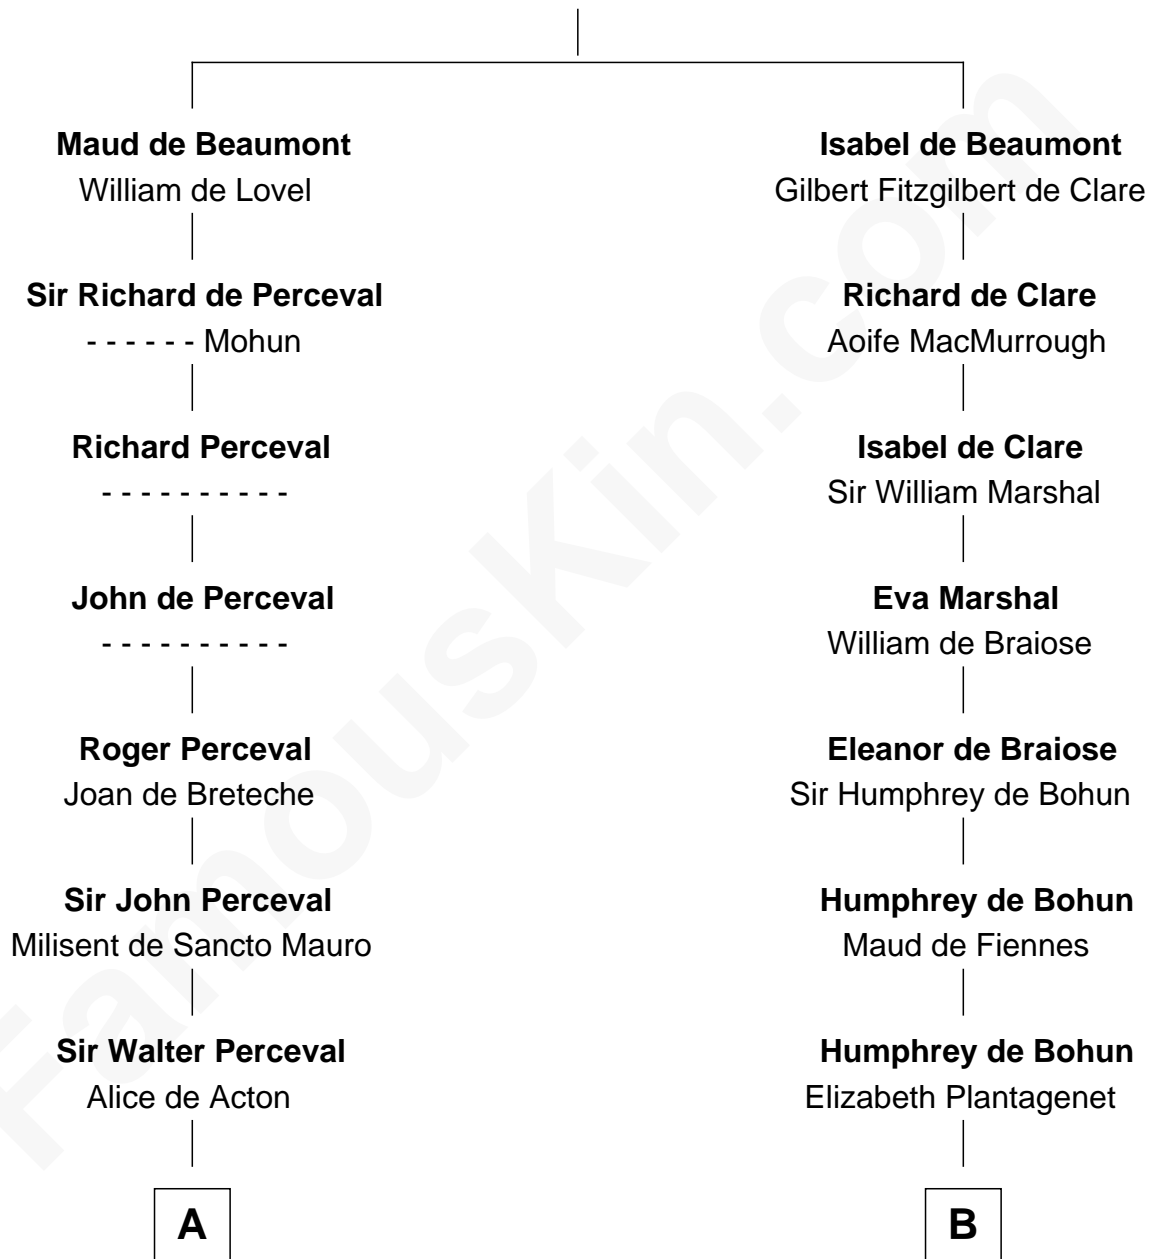

FamousKin.com Relationship Chart of

James Russell Lowell

American "Fireside" Poet

21st cousin of

Thomas Sim Lee

2nd and 7th Governor of Maryland

Sir Robert de Beaumont

Isabel de Vermandois