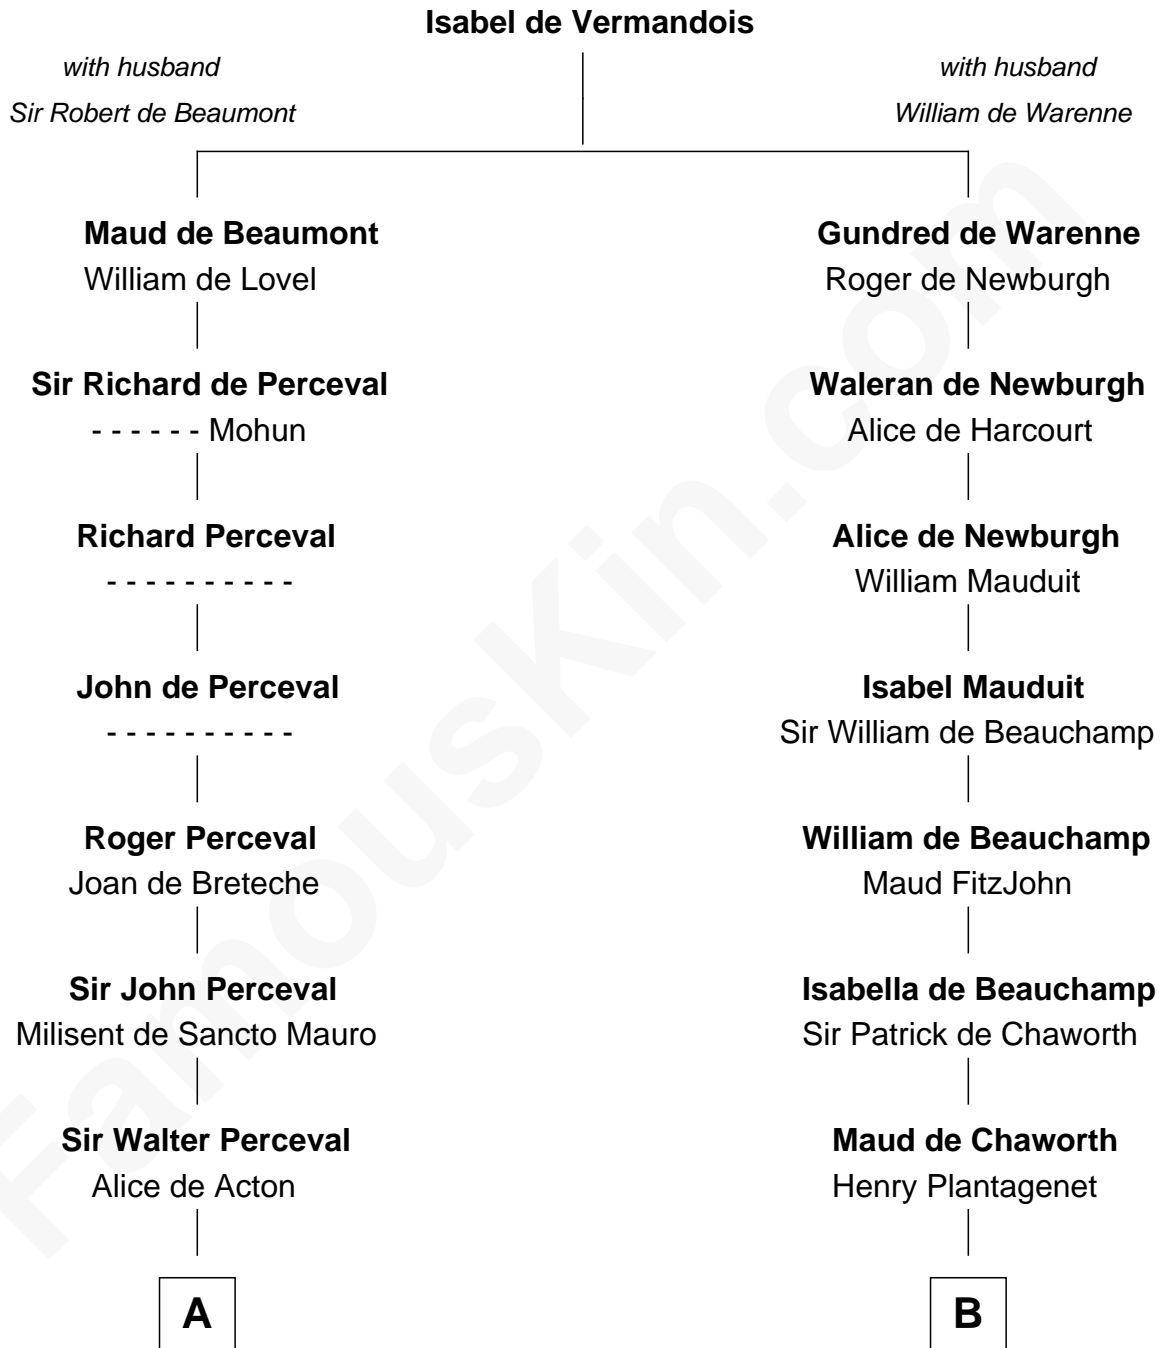

FamousKin.com
Relationship Chart of
James Russell Lowell
American "Fireside" Poet

21st cousin of
Thomas Sim Lee
2nd and 7th Governor of Maryland

C

Ebenezer Lowell
Elizabeth Shailer

Rev. John Lowell
Sarah Champney

John Lowell
Rebecca Russell

Rev. Charles Lowell
Harriet Brackett Spence

James Russell Lowell
American "Fireside" Poet

D

Alice Eltonhead
Henry Corbin

Laetitia Corbin
Richard Lee

Philip Lee
Sarah Brooke

Thomas Lee
Christiana Sim

Thomas Sim Lee
2nd and 7th Governor of Maryland