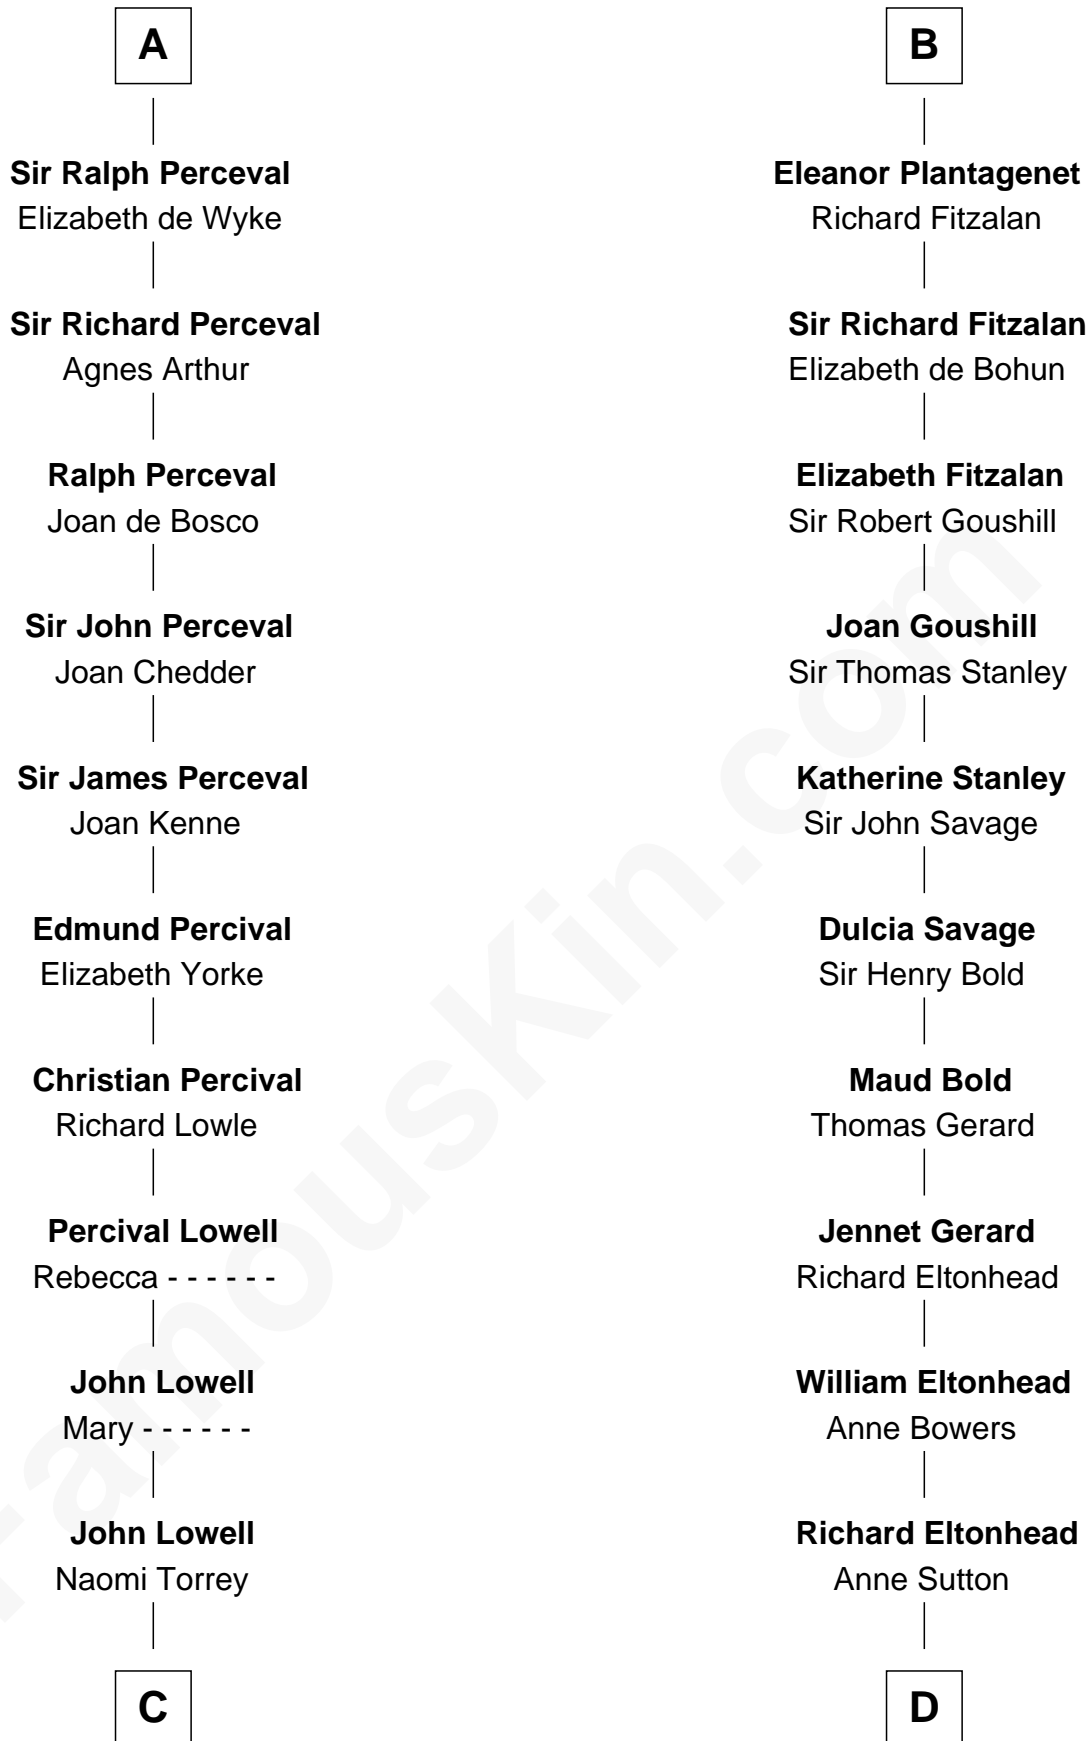

FamousKin.com
Relationship Chart of
James Russell Lowell
American "Fireside" Poet

21st cousin of
Thomas Sim Lee
2nd and 7th Governor of Maryland

C

Ebenezer Lowell
Elizabeth Shailer

Rev. John Lowell
Sarah Champney