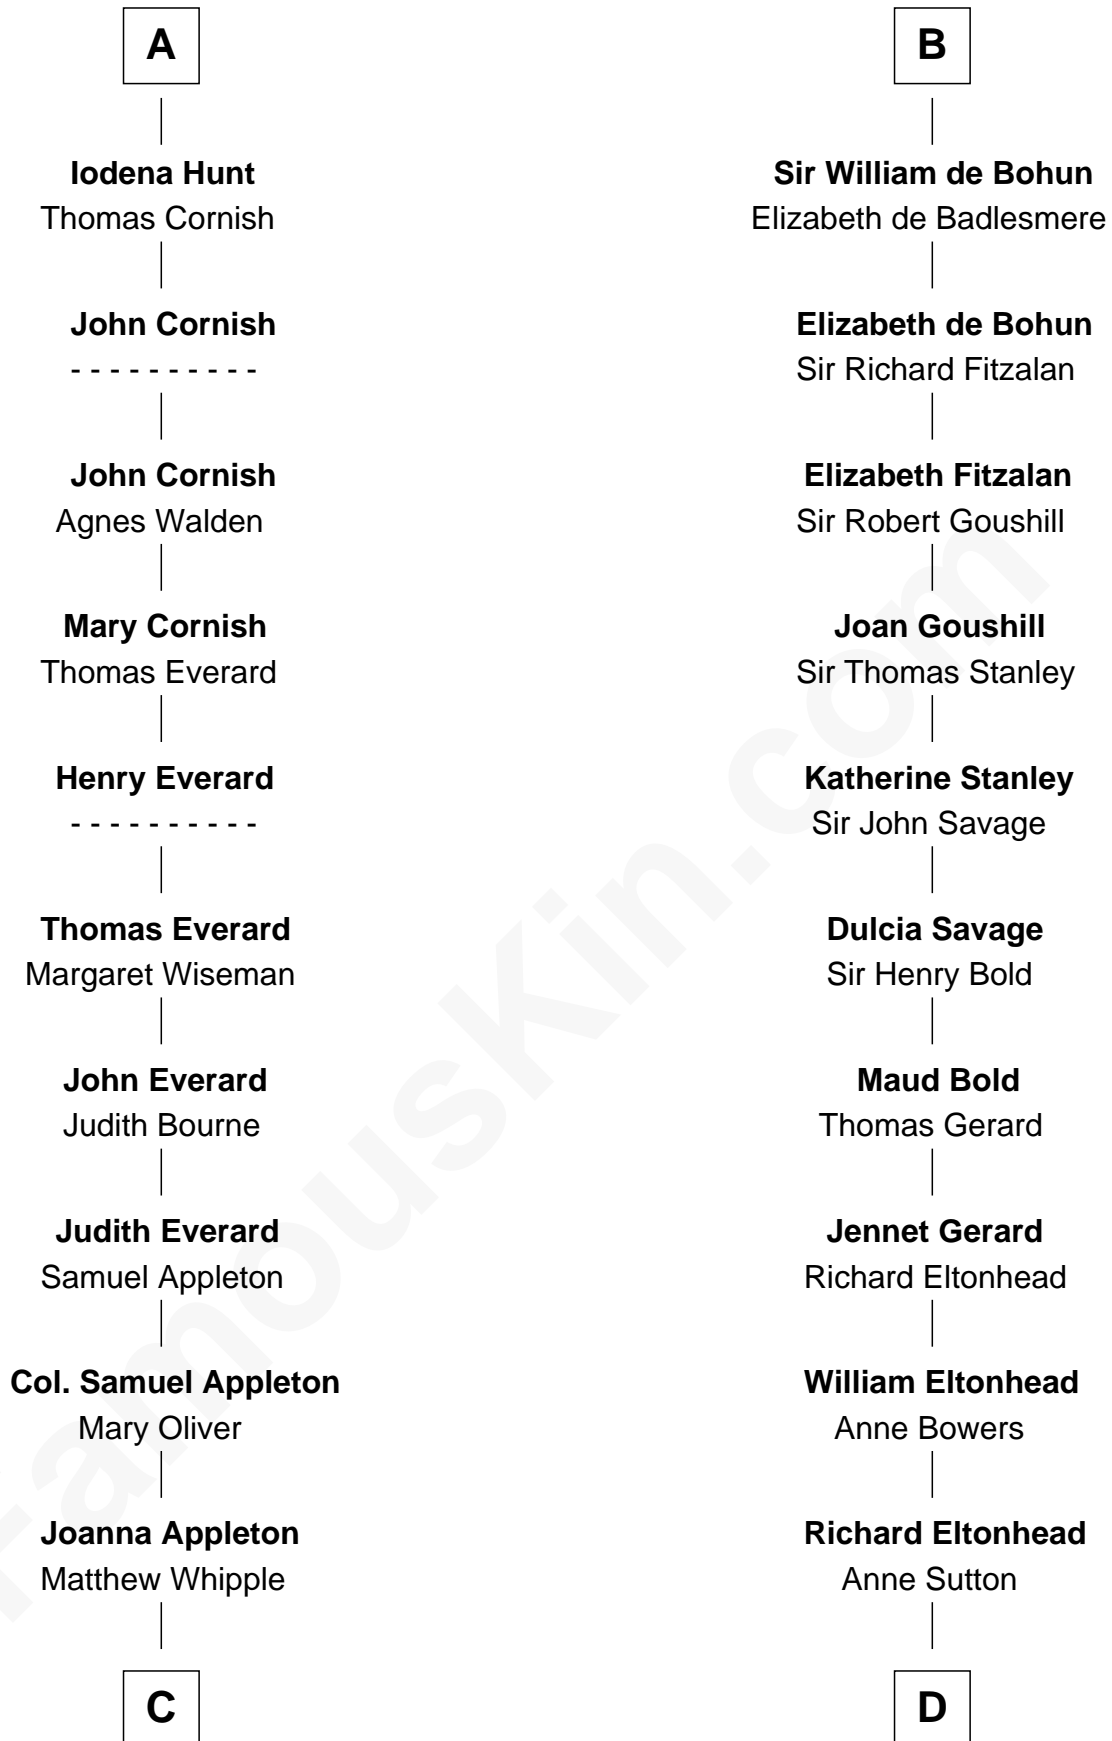

FamousKin.com
Relationship Chart of
James Russell Lowell
American "Fireside" Poet

21st cousin of
Thomas Sim Lee
2nd and 7th Governor of Maryland

C

William Whipple

Mary Cutts

Mary Whipple

Robert Traill

Mary Whipple Traill