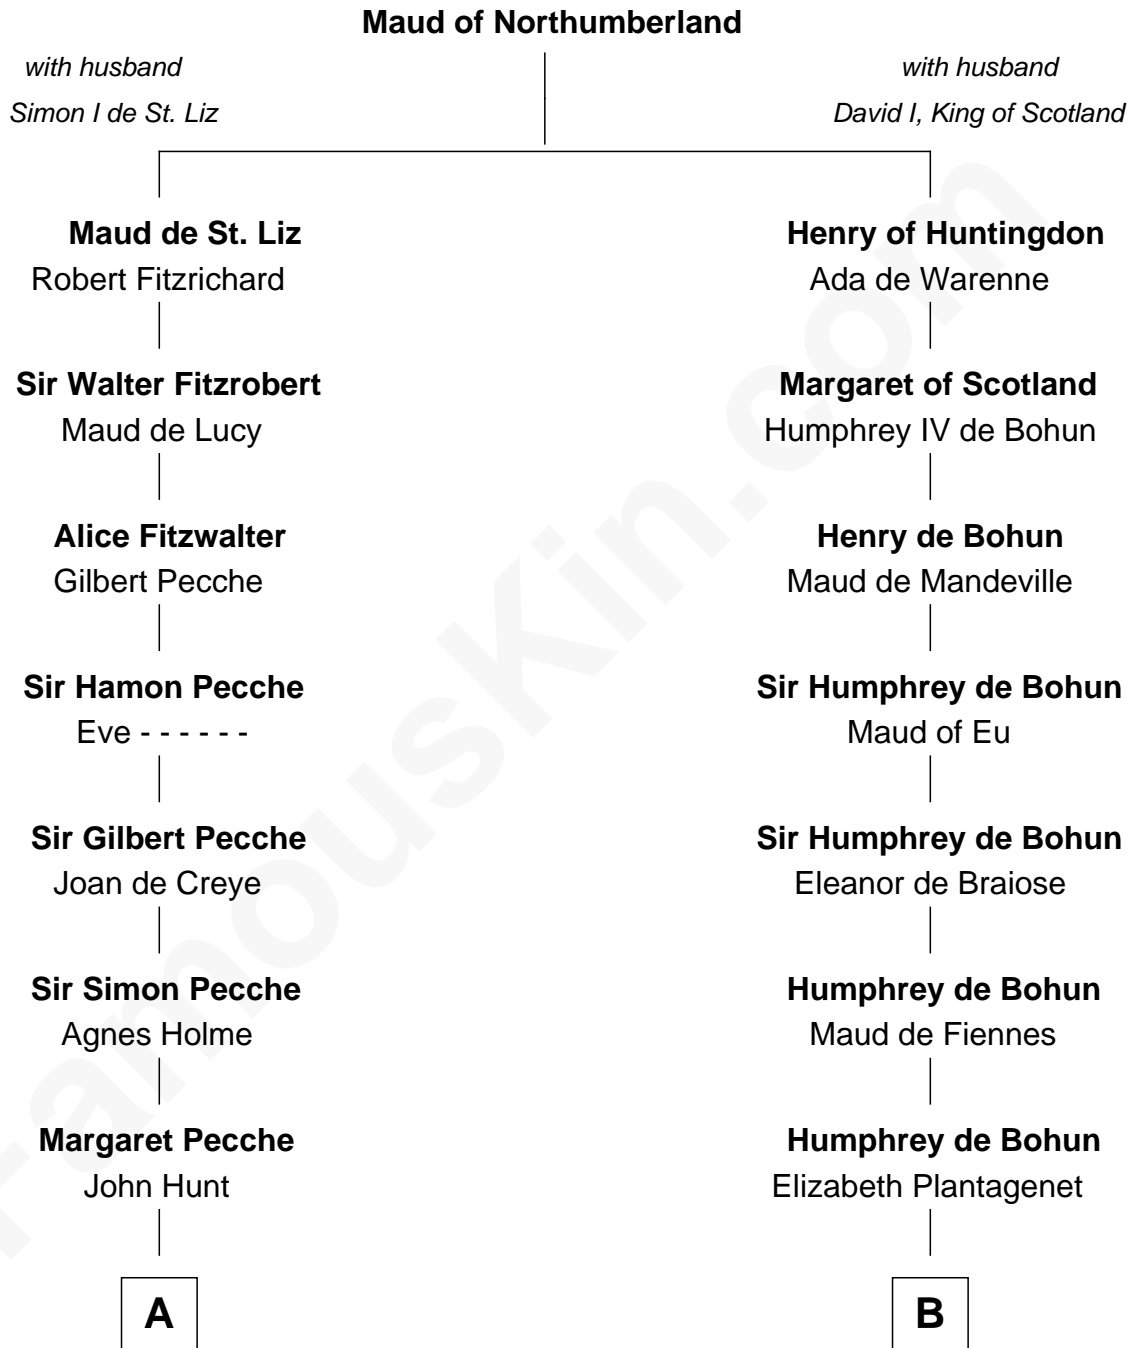

FamousKin.com
Relationship Chart of
James Russell Lowell
American "Fireside" Poet

21st cousin of
Thomas Sim Lee
2nd and 7th Governor of Maryland

C

William Whipple

Mary Cutts

Mary Whipple

Robert Traill

Mary Whipple Traill