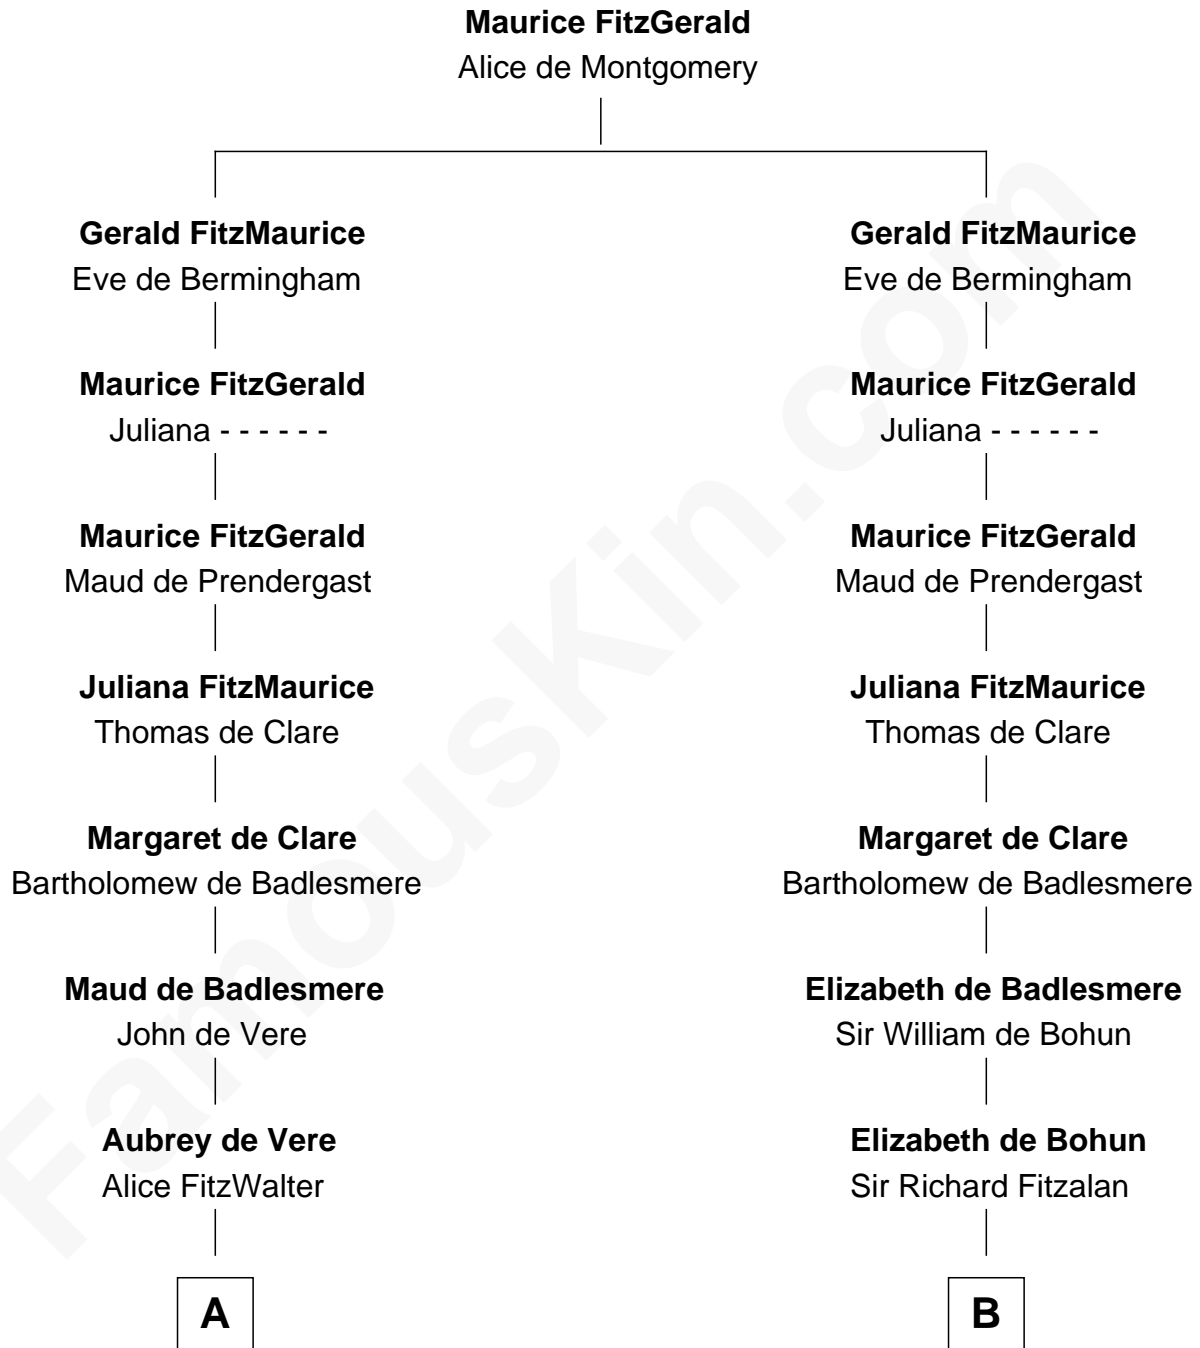

FamousKin.com
Relationship Chart of
James Russell Lowell
American "Fireside" Poet

19th cousin 2 times removed of
Thomas Sim Lee
2nd and 7th Governor of Maryland

C

Sarah Turell
Noah Champney

Sarah Champney
Rev. John Lowell

John Lowell
Rebecca Russell

Rev. Charles Lowell
Harriet Brackett Spence

James Russell Lowell
American "Fireside" Poet

D

Philip Lee
Sarah Brooke

Thomas Lee
Christiana Sim

Thomas Sim Lee
2nd and 7th Governor of Maryland