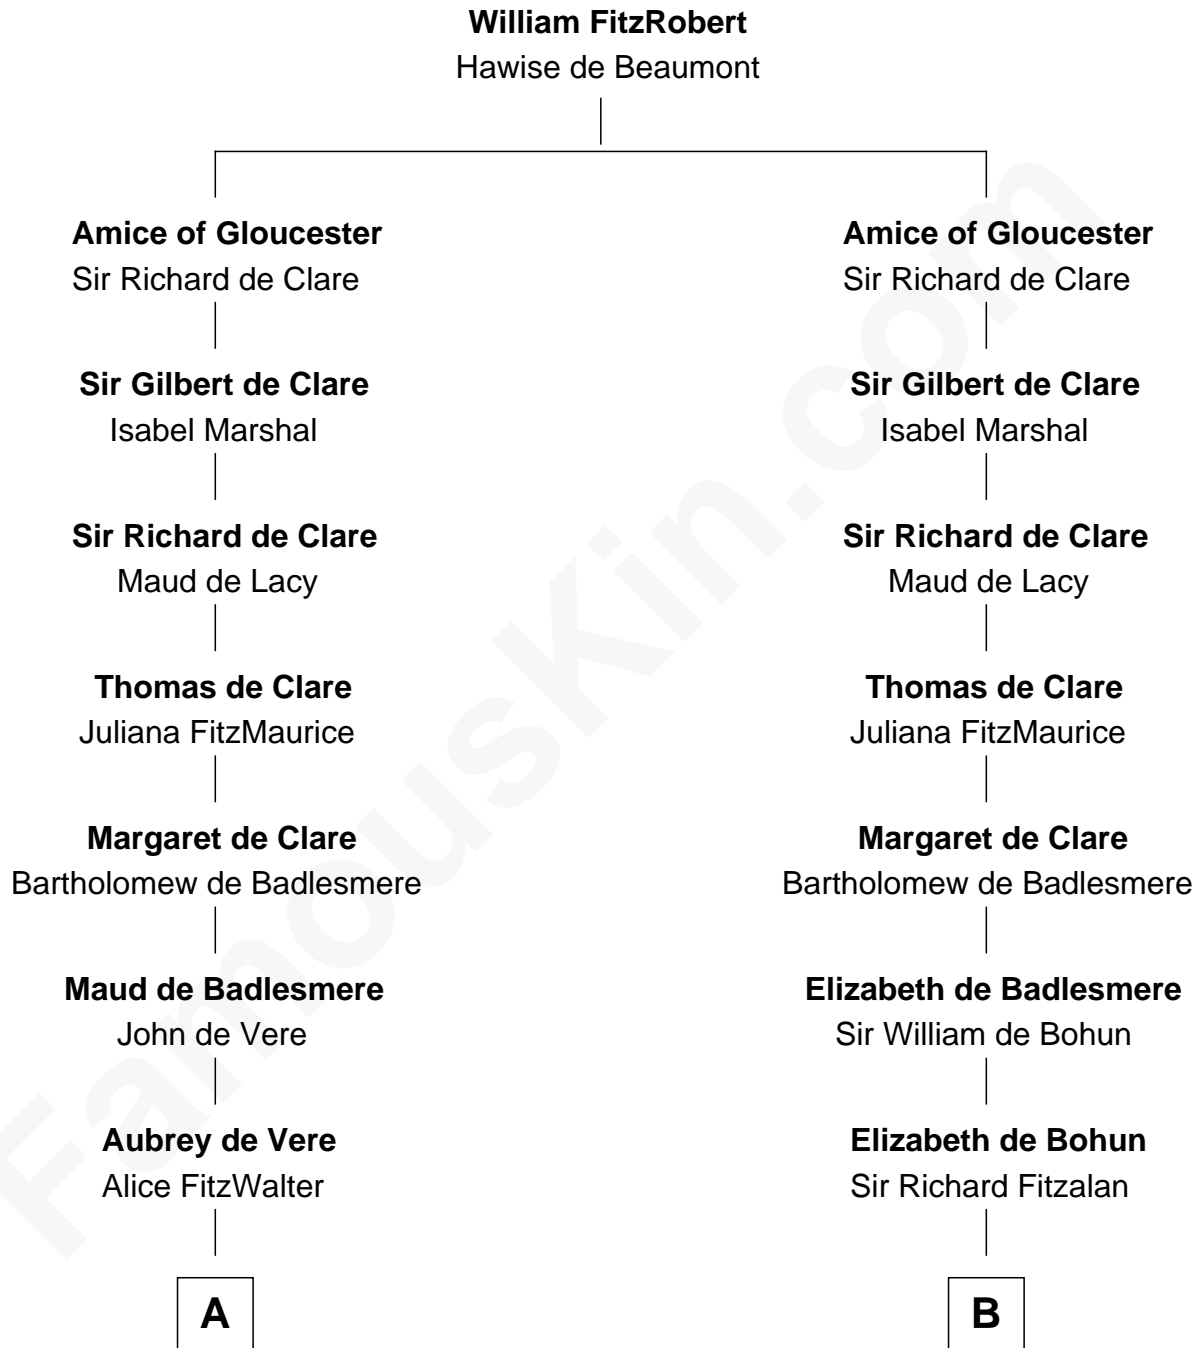

FamousKin.com
Relationship Chart of
James Russell Lowell
American "Fireside" Poet

19th cousin 2 times removed of
Thomas Sim Lee
2nd and 7th Governor of Maryland

C

Sarah Turell
Noah Champney

Sarah Champney
Rev. John Lowell

John Lowell
Rebecca Russell

Rev. Charles Lowell
Harriet Brackett Spence

James Russell Lowell
American "Fireside" Poet

D

Philip Lee
Sarah Brooke

Thomas Lee
Christiana Sim

Thomas Sim Lee
2nd and 7th Governor of Maryland