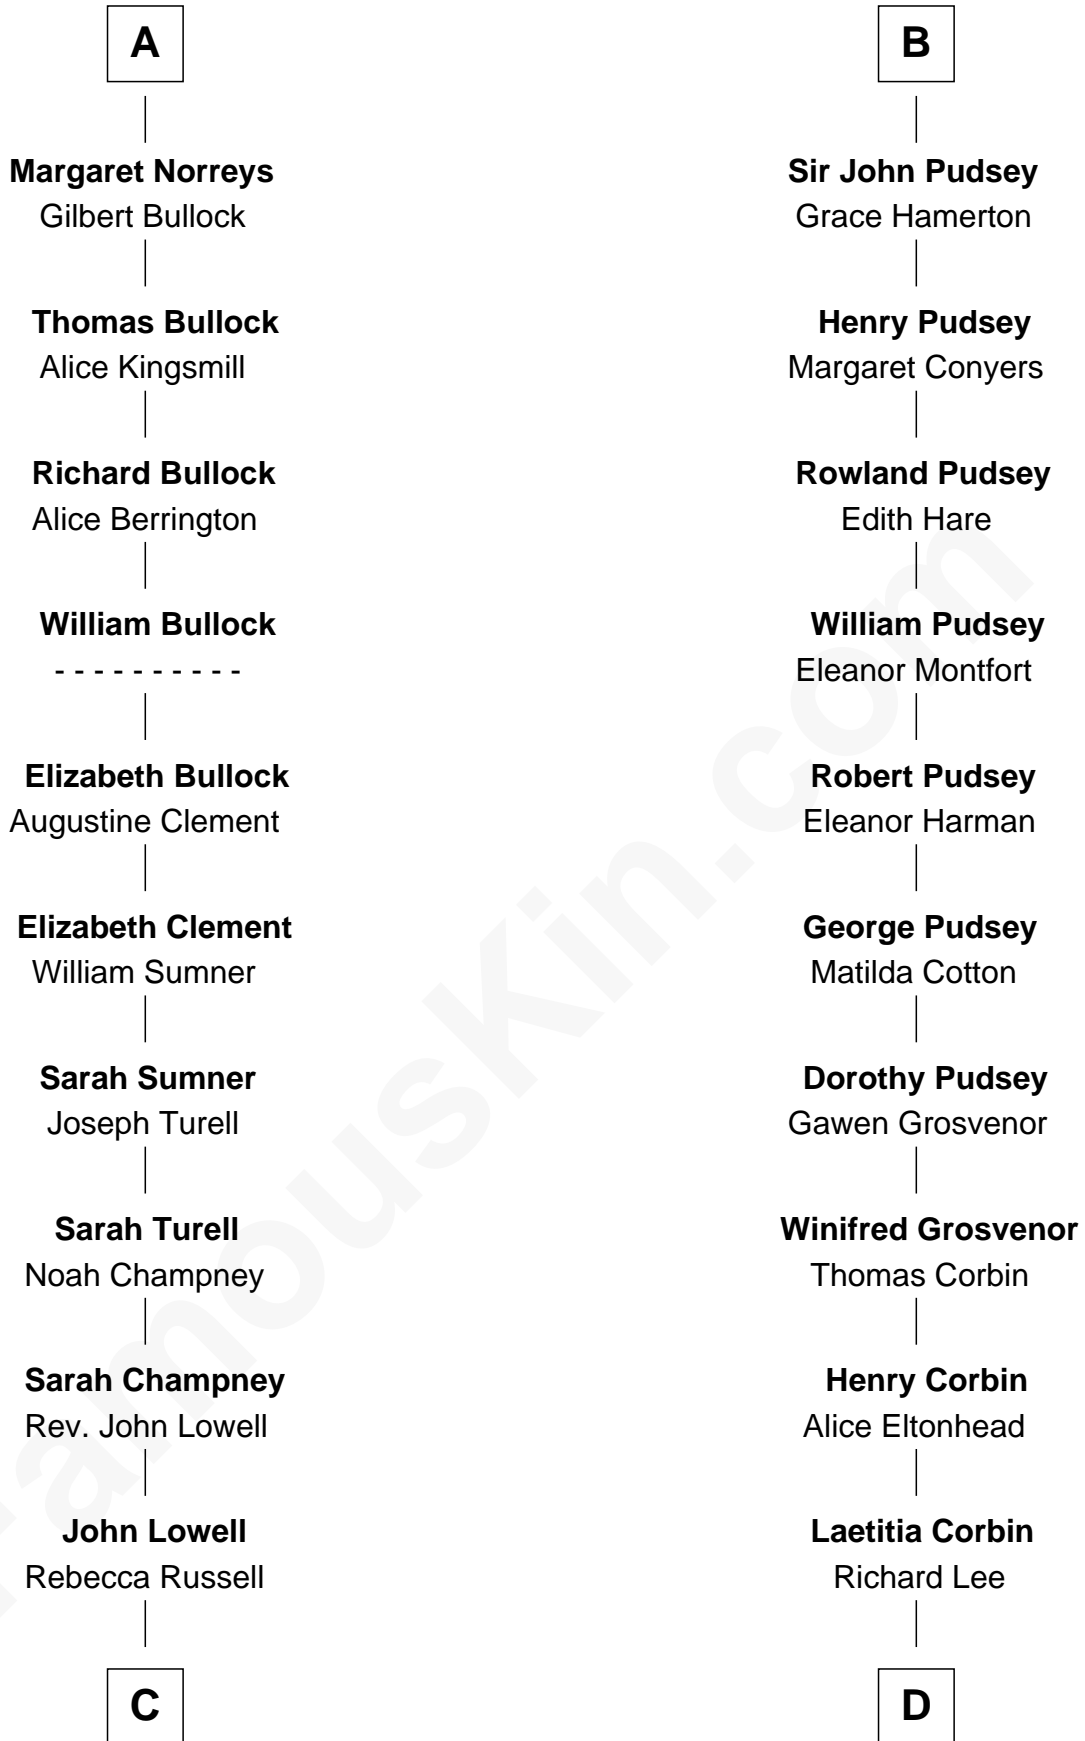

**Sir Richard de Vere**

Alice Sergeaux

**Sir John de Vere**

Elizabeth Howard

**Joan de Vere**

Sir William Norreys

**A**

**Ela FitzWalter**

William de Odingsells

**Margaret de Oddingseles**

Sir John de Grey

**Sir John Grey**

Avice Marmion

**Sir Robert Grey**

Lora de St. Quintin

**Elizabeth Grey**

Henry FitzHugh

**Eleanor Fitzhugh**

Sir Thomas Tunstall

**Margaret Tunstall**

Sir Ralph Pudsey

**B**

**C**

**Rev. Charles Lowell**  
Harriet Brackett Spence

**James Russell Lowell**  
*American "Fireside" Poet*

**D**

**Philip Lee**  
Sarah Brooke

**Thomas Lee**  
Christiana Sim

**Thomas Sim Lee**  
*2nd and 7th Governor of Maryland*