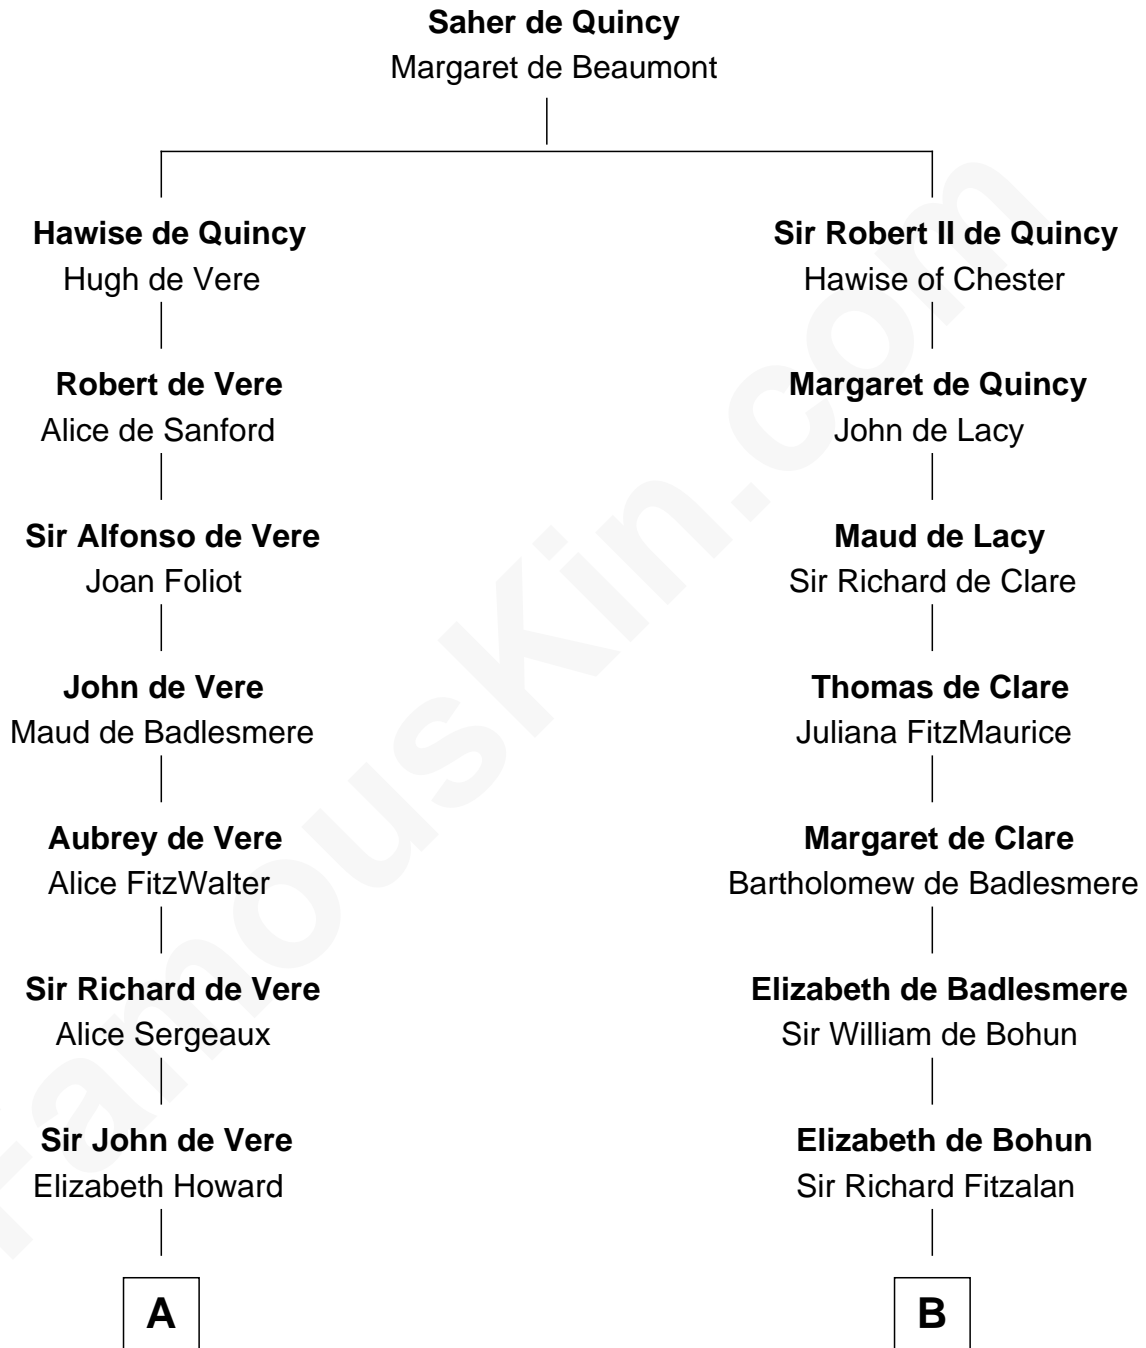

FamousKin.com
Relationship Chart of
James Russell Lowell
American "Fireside" Poet

19th cousin of
Thomas Sim Lee
2nd and 7th Governor of Maryland

C

John Lowell

Rebecca Russell

Rev. Charles Lowell

Harriet Brackett Spence

James Russell Lowell

American "Fireside" Poet

D

Philip Lee

Sarah Brooke

Thomas Lee

Christiana Sim

Thomas Sim Lee

2nd and 7th Governor of Maryland