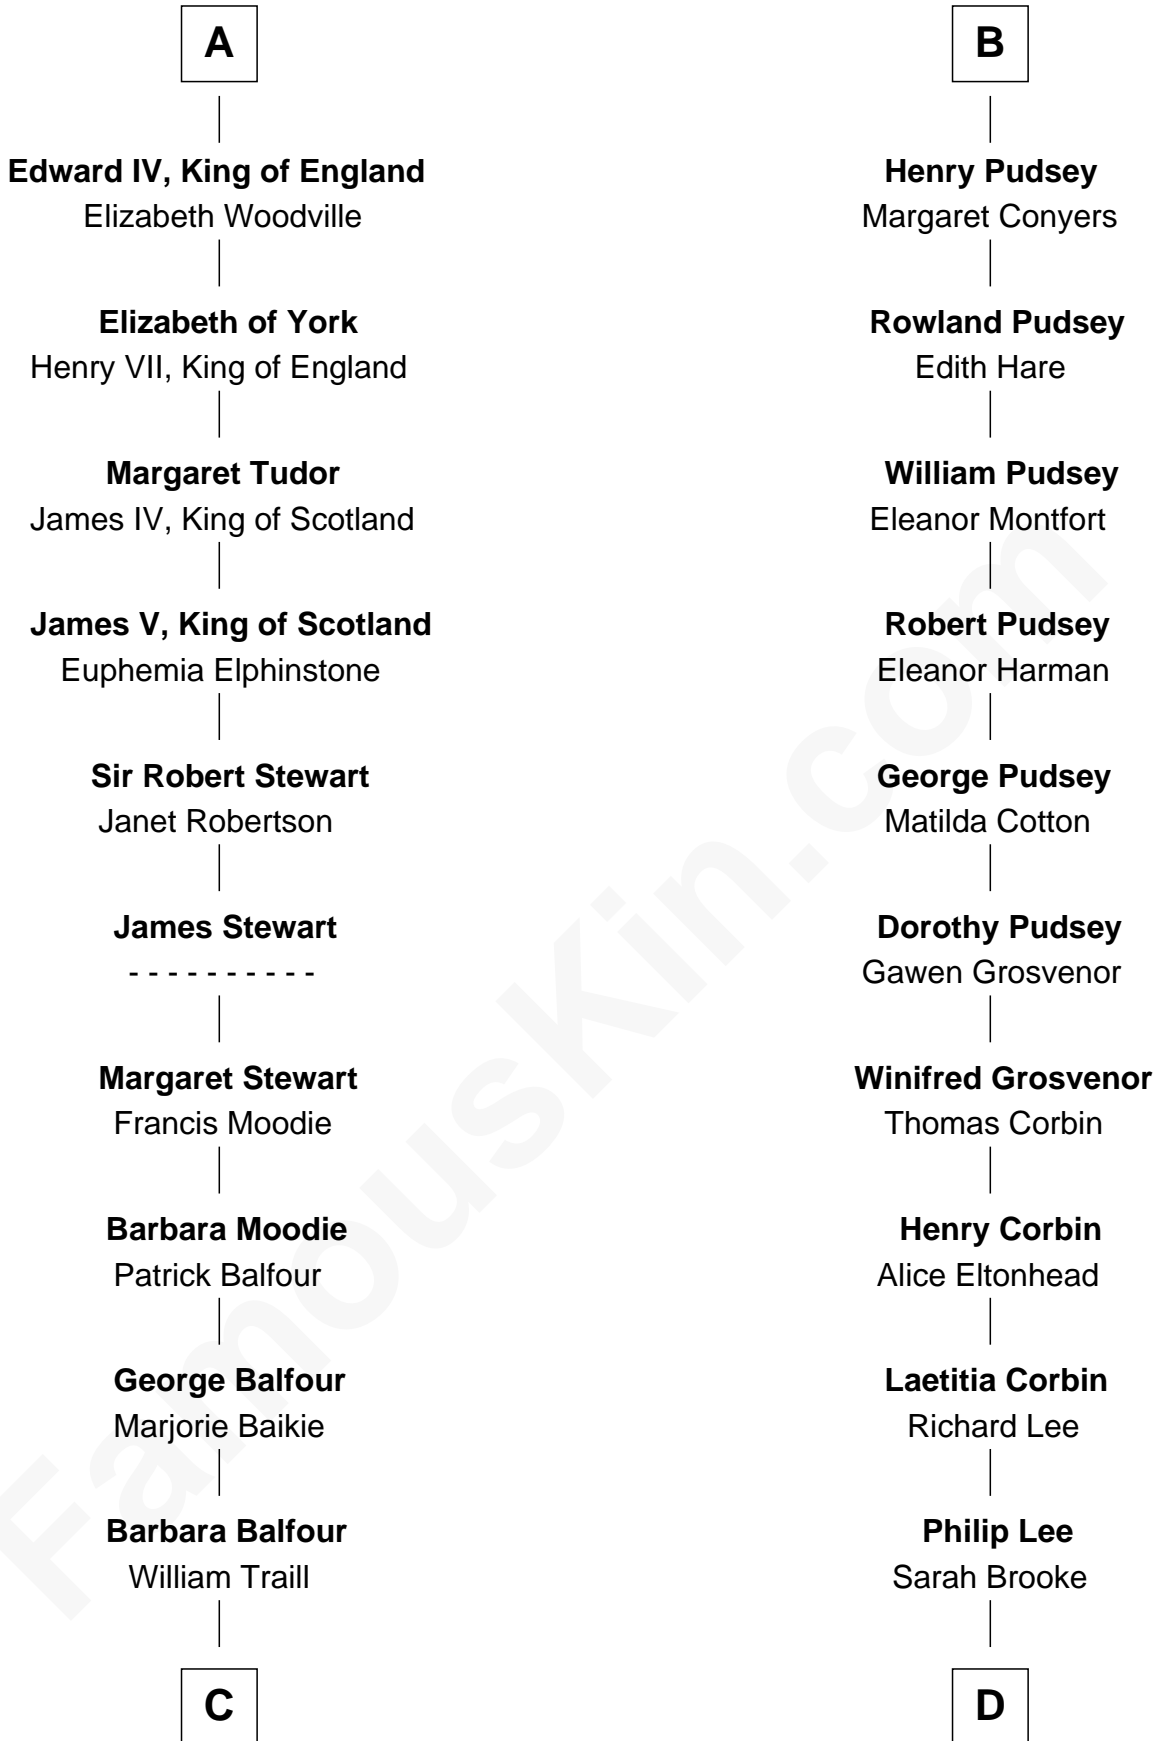

FamousKin.com
Relationship Chart of
James Russell Lowell
American "Fireside" Poet

18th cousin 3 times removed of
Thomas Sim Lee
2nd and 7th Governor of Maryland

C

William Traill
Isabel Fea

Robert Traill
Mary Whipple

Mary Whipple Traill
Keith Spence

Harriet Brackett Spence
Rev. Charles Lowell

James Russell Lowell
American "Fireside" Poet

D

Thomas Lee
Christiana Sim

Thomas Sim Lee
2nd and 7th Governor of Maryland

FamousKin.com