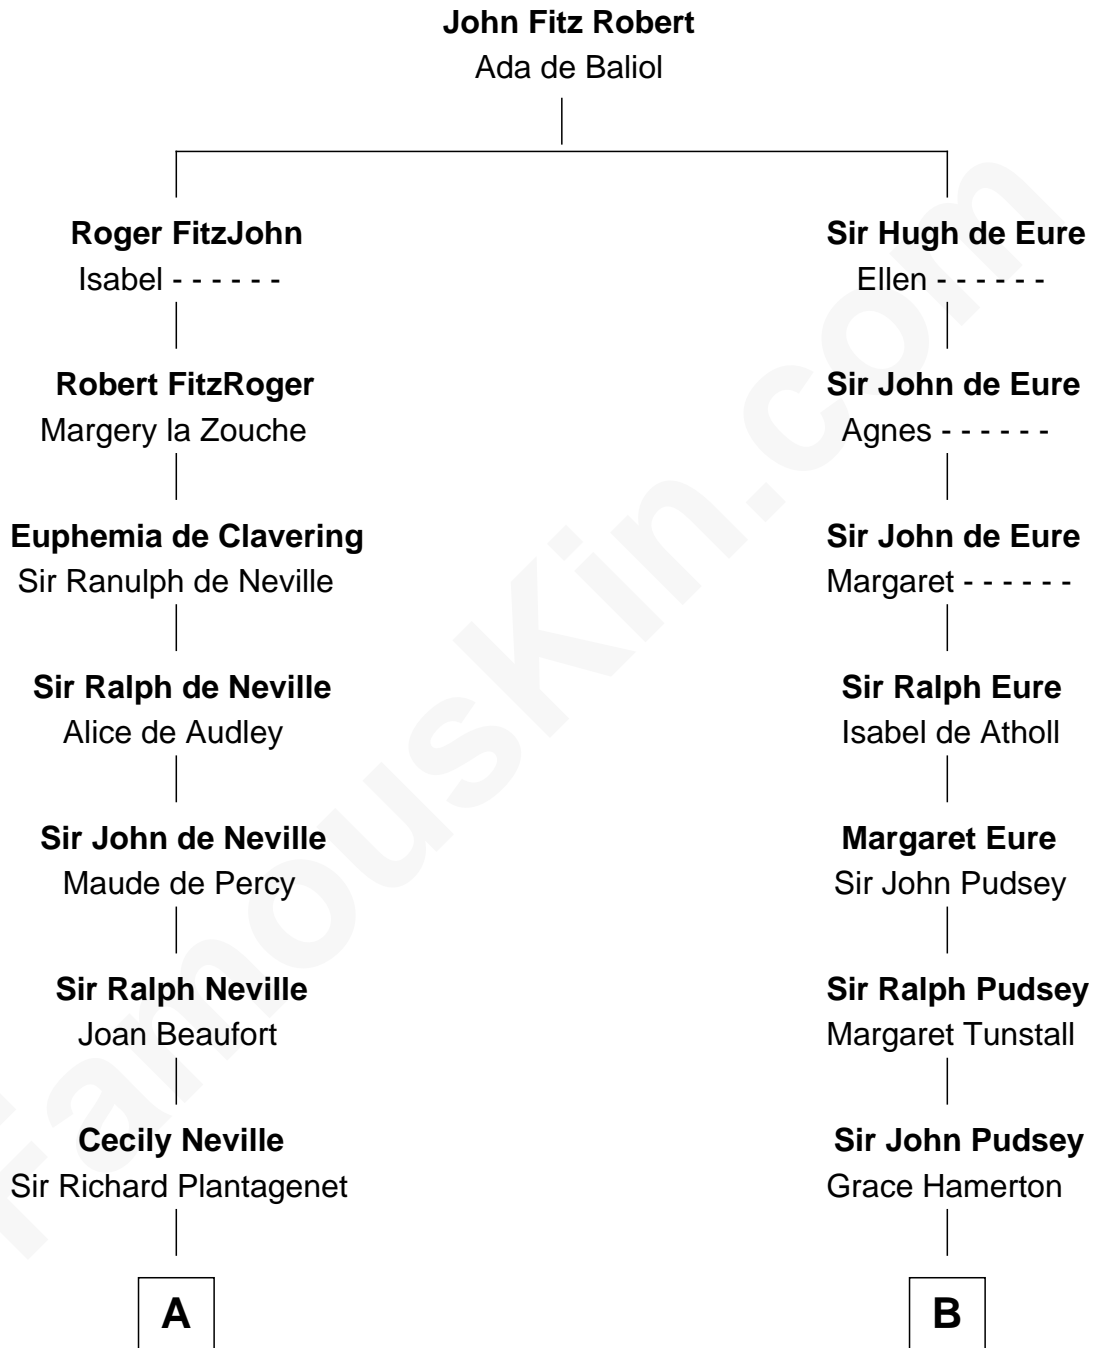

FamousKin.com
Relationship Chart of
James Russell Lowell
American "Fireside" Poet

18th cousin 3 times removed of
Thomas Sim Lee
2nd and 7th Governor of Maryland

C

William Traill
Isabel Fea

Robert Traill
Mary Whipple

Mary Whipple Traill
Keith Spence

Harriet Brackett Spence
Rev. Charles Lowell

James Russell Lowell
American "Fireside" Poet

D

Thomas Lee
Christiana Sim

Thomas Sim Lee
2nd and 7th Governor of Maryland

FamousKin.com