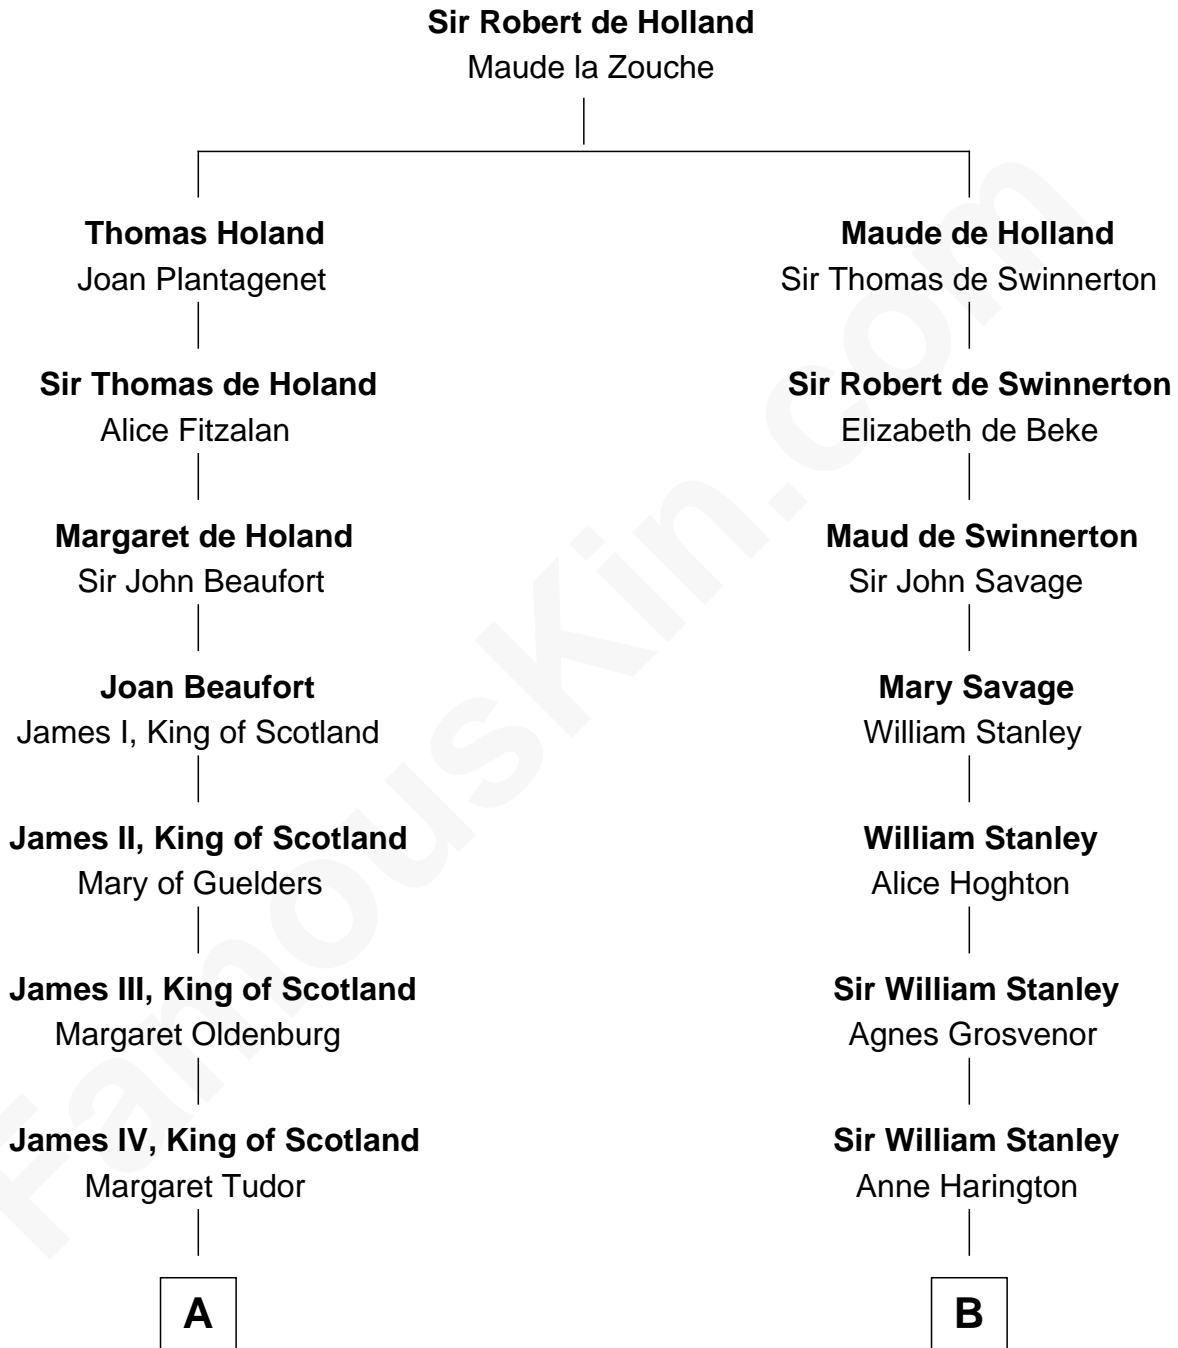

**FamousKin.com**  
**Relationship Chart of**  
**James Russell Lowell**  
*American "Fireside" Poet*

**14th cousin 4 times removed of**  
**Thomas Sim Lee**  
*2nd and 7th Governor of Maryland*

C

Harriet Brackett Spence

Rev. Charles Lowell

James Russell Lowell

*American "Fireside" Poet*

FamousKin.com