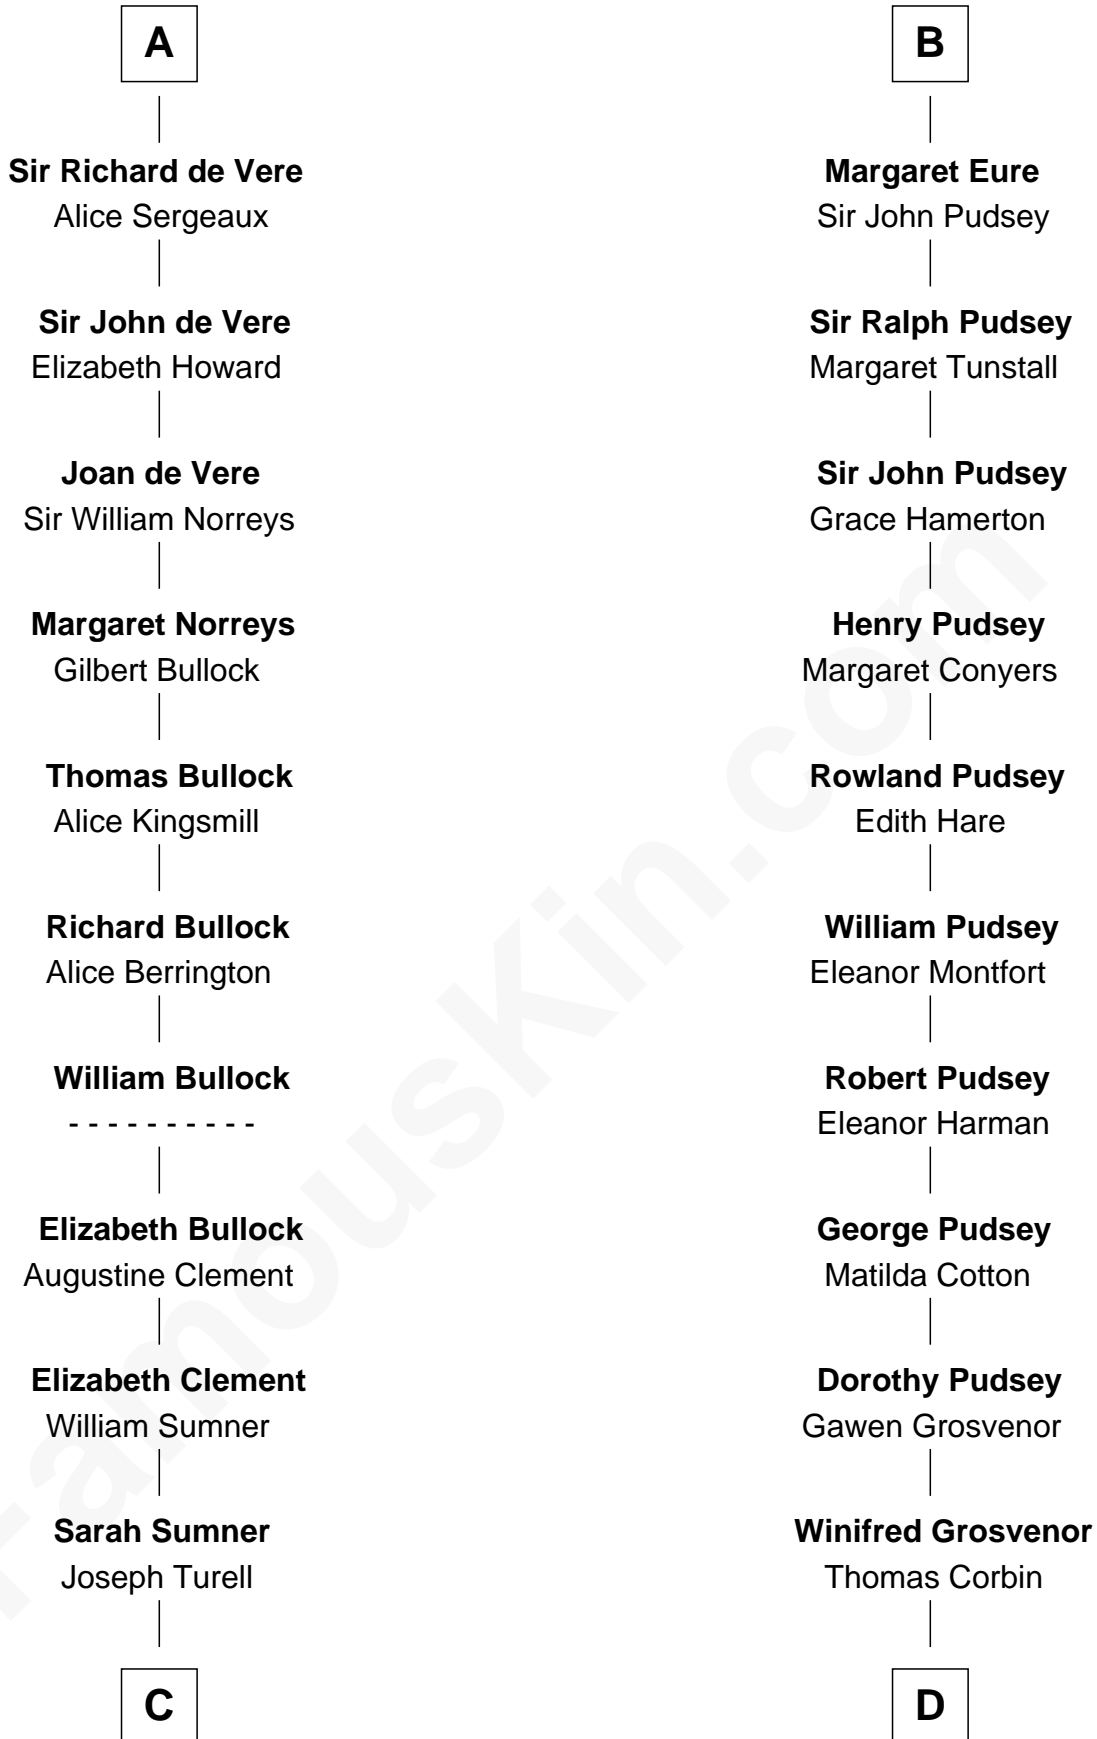

# FamousKin.com Relationship Chart of

**James Russell Lowell**

*American "Fireside" Poet*

21st cousin of

**Thomas Sim Lee**

*2nd and 7th Governor of Maryland*

**C**

**Sarah Turell**  
Noah Champney