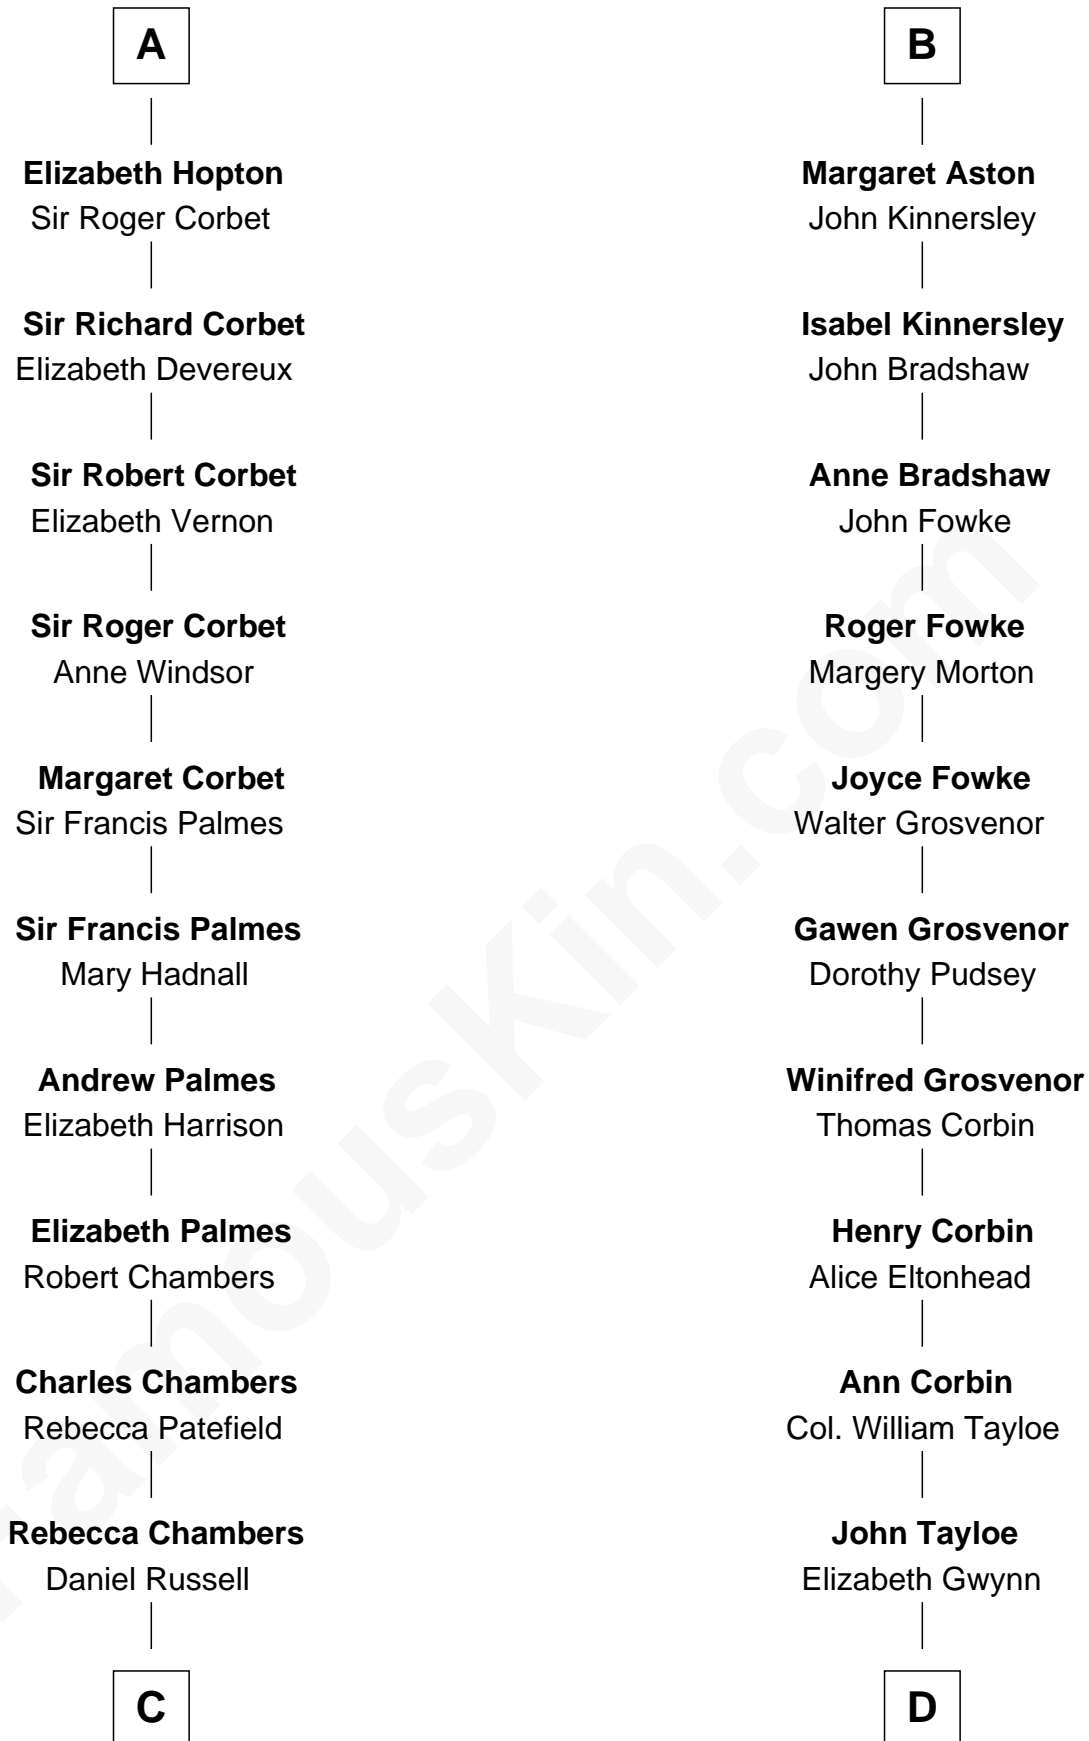

FamousKin.com
Relationship Chart of
James Russell Lowell
American "Fireside" Poet

20th cousin 1 time removed of
Henry Lloyd
40th Governor of Maryland

John de Botetourte
 Maud FitzThomas

C

James Russell
Katharine Graves

Daniel Lloyd
Catherine Henry

Henry Lloyd
40th Governor of Maryland