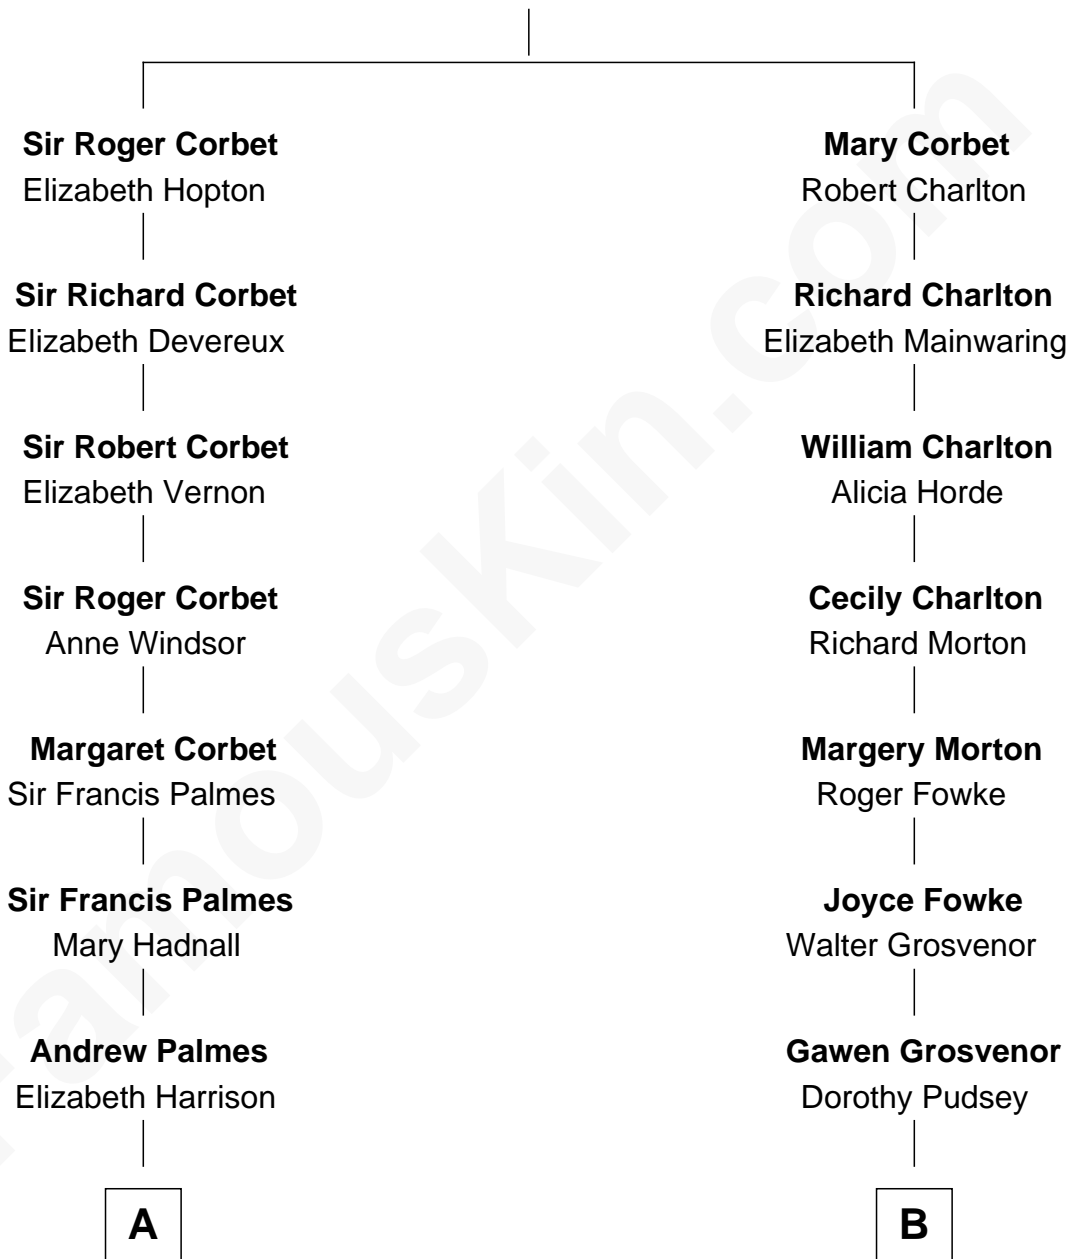

FamousKin.com
Relationship Chart of
James Russell Lowell
American "Fireside" Poet

13th cousin 2 times removed of

Henry Lloyd
40th Governor of Maryland

Sir Robert Corbet
 Margaret - - - - -

A

Elizabeth Palmes