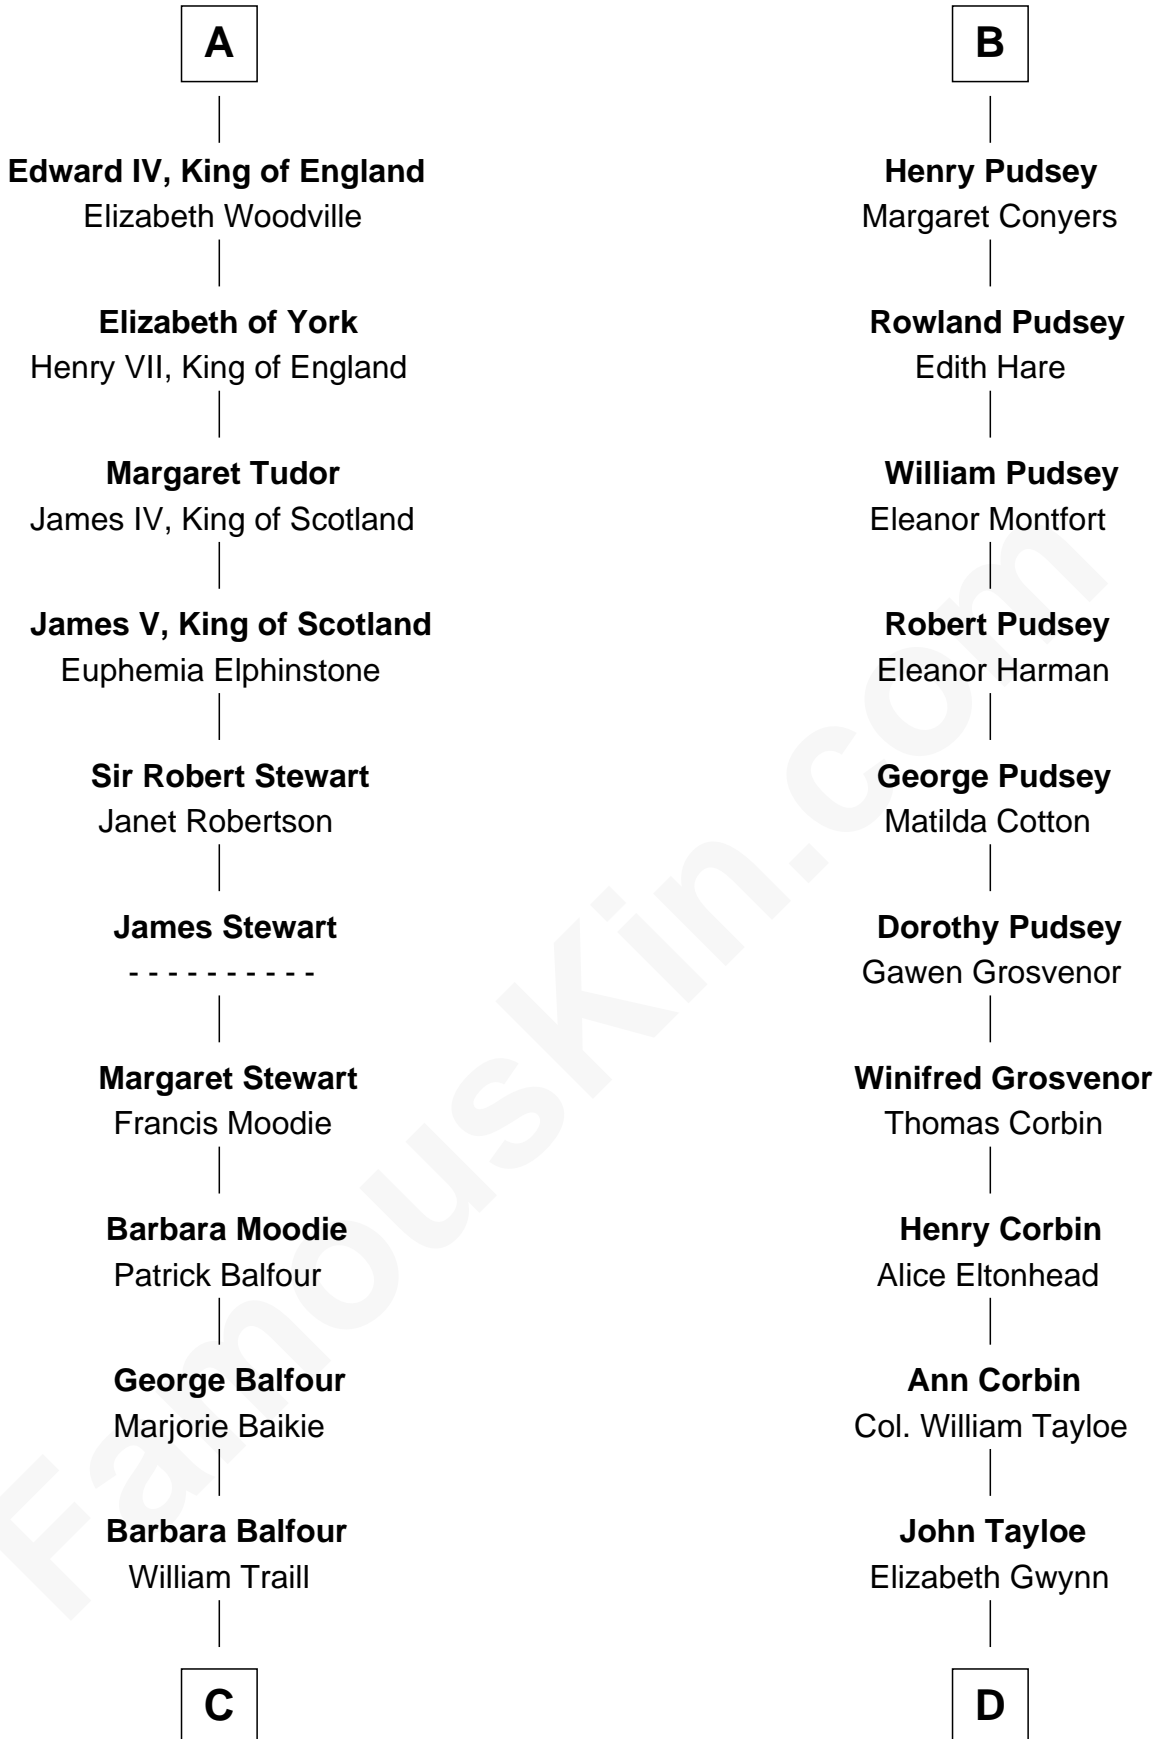

FamousKin.com Relationship Chart of

James Russell Lowell

American "Fireside" Poet

21st cousin of

Henry Lloyd

40th Governor of Maryland

John Fitz Robert

Ada de Baliol

C

William Traill

Isabel Fea

Robert Traill

Mary Whipple

Mary Whipple Traill

Keith Spence

Harriet Brackett Spence