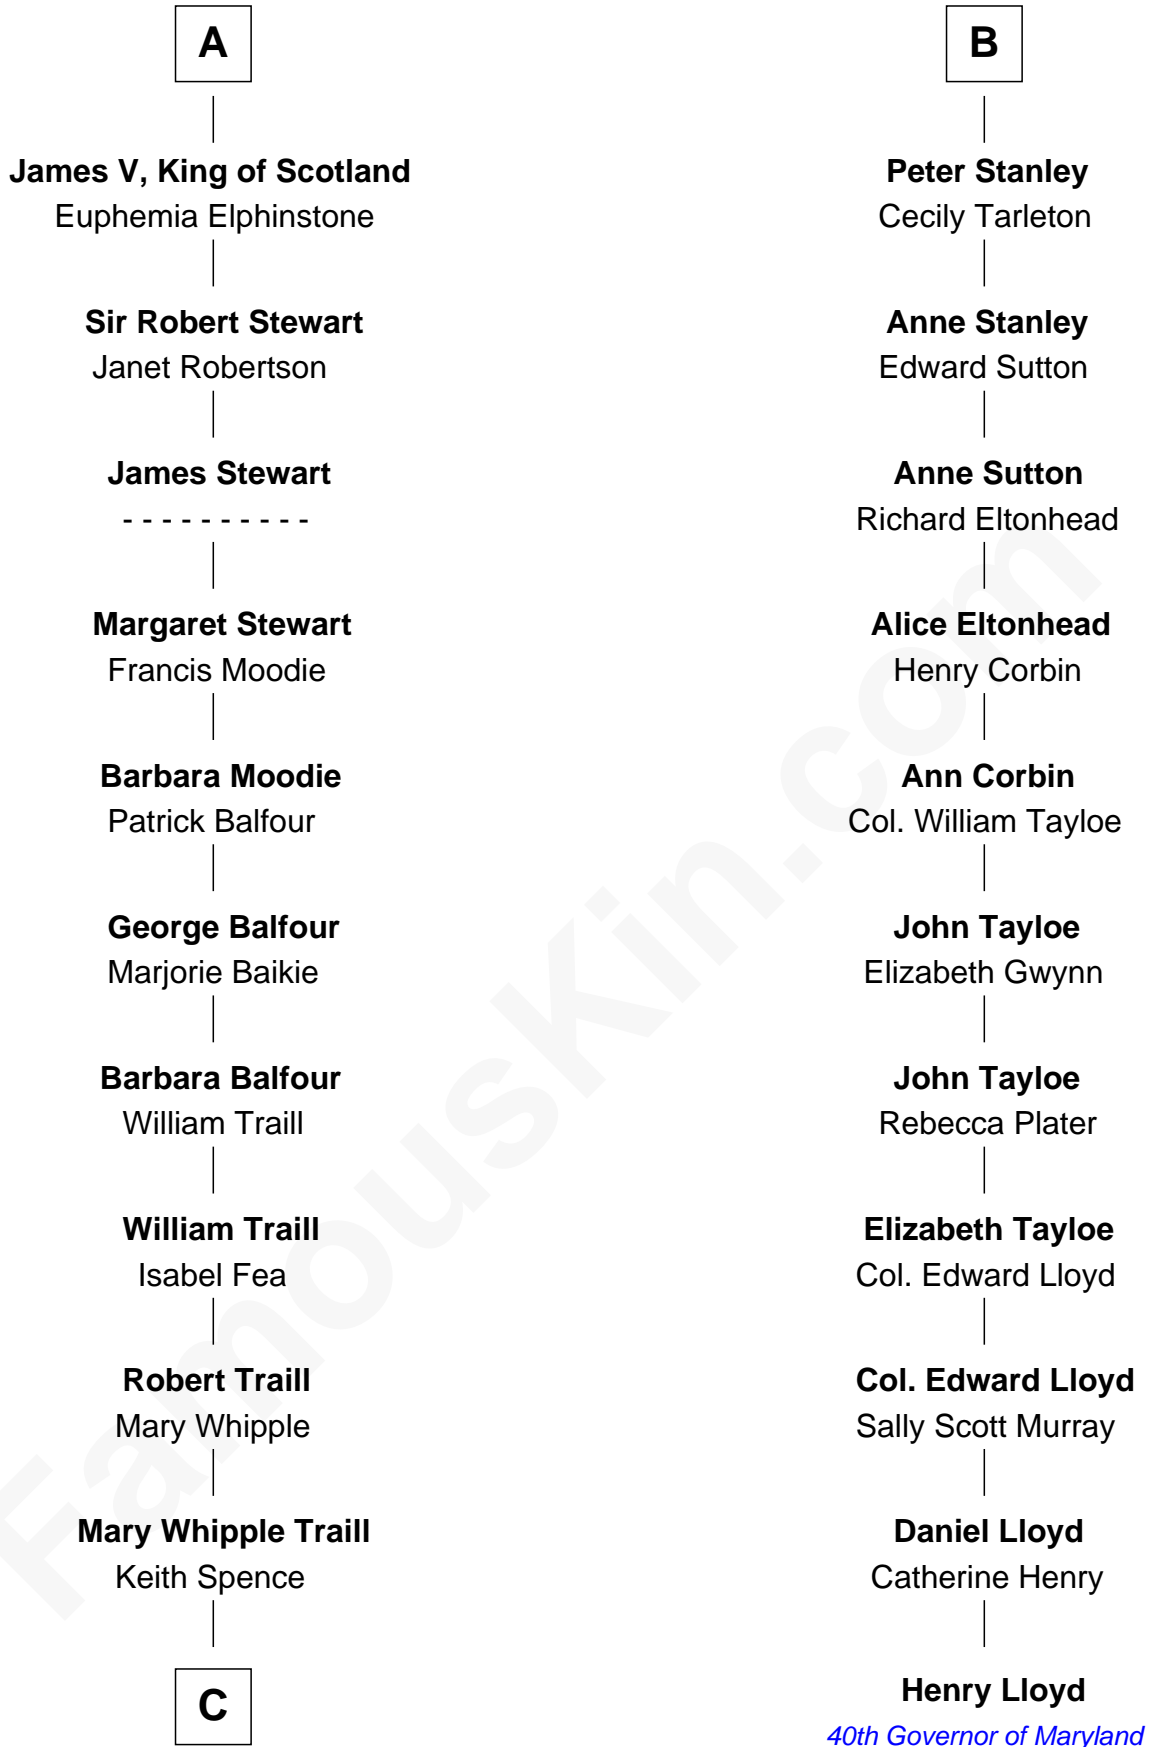

FamousKin.com Relationship Chart of

James Russell Lowell

American "Fireside" Poet

17th cousin 1 time removed of

Henry Lloyd

40th Governor of Maryland

Sir Robert de Holland

Maude la Zouche