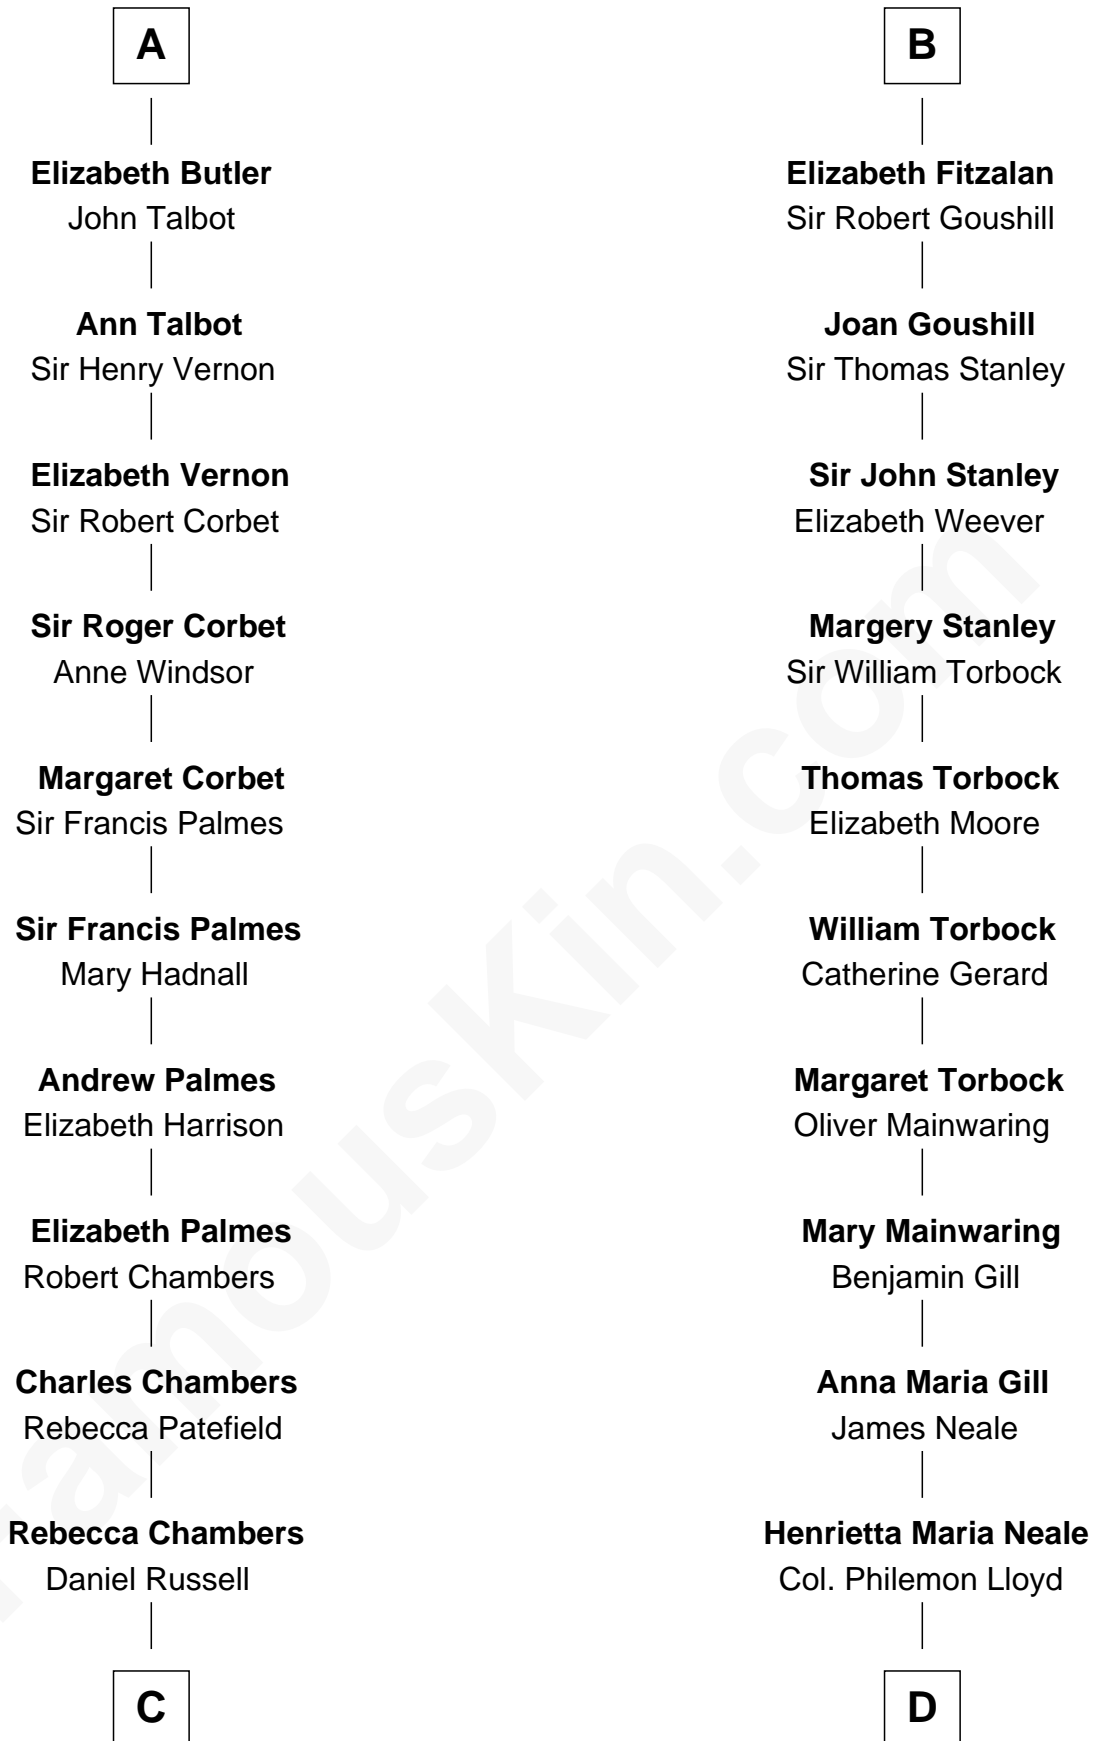

# FamousKin.com Relationship Chart of

**James Russell Lowell**

*American "Fireside" Poet*

20th cousin of

**Charles Goldsborough**

*16th Governor of Maryland*

**C**

**James Russell**  
Katharine Graves

**Anna Maria Tilghman**  
Charles Goldsborough

**Charles Goldsborough**  
*16th Governor of Maryland*

FamousKin.com