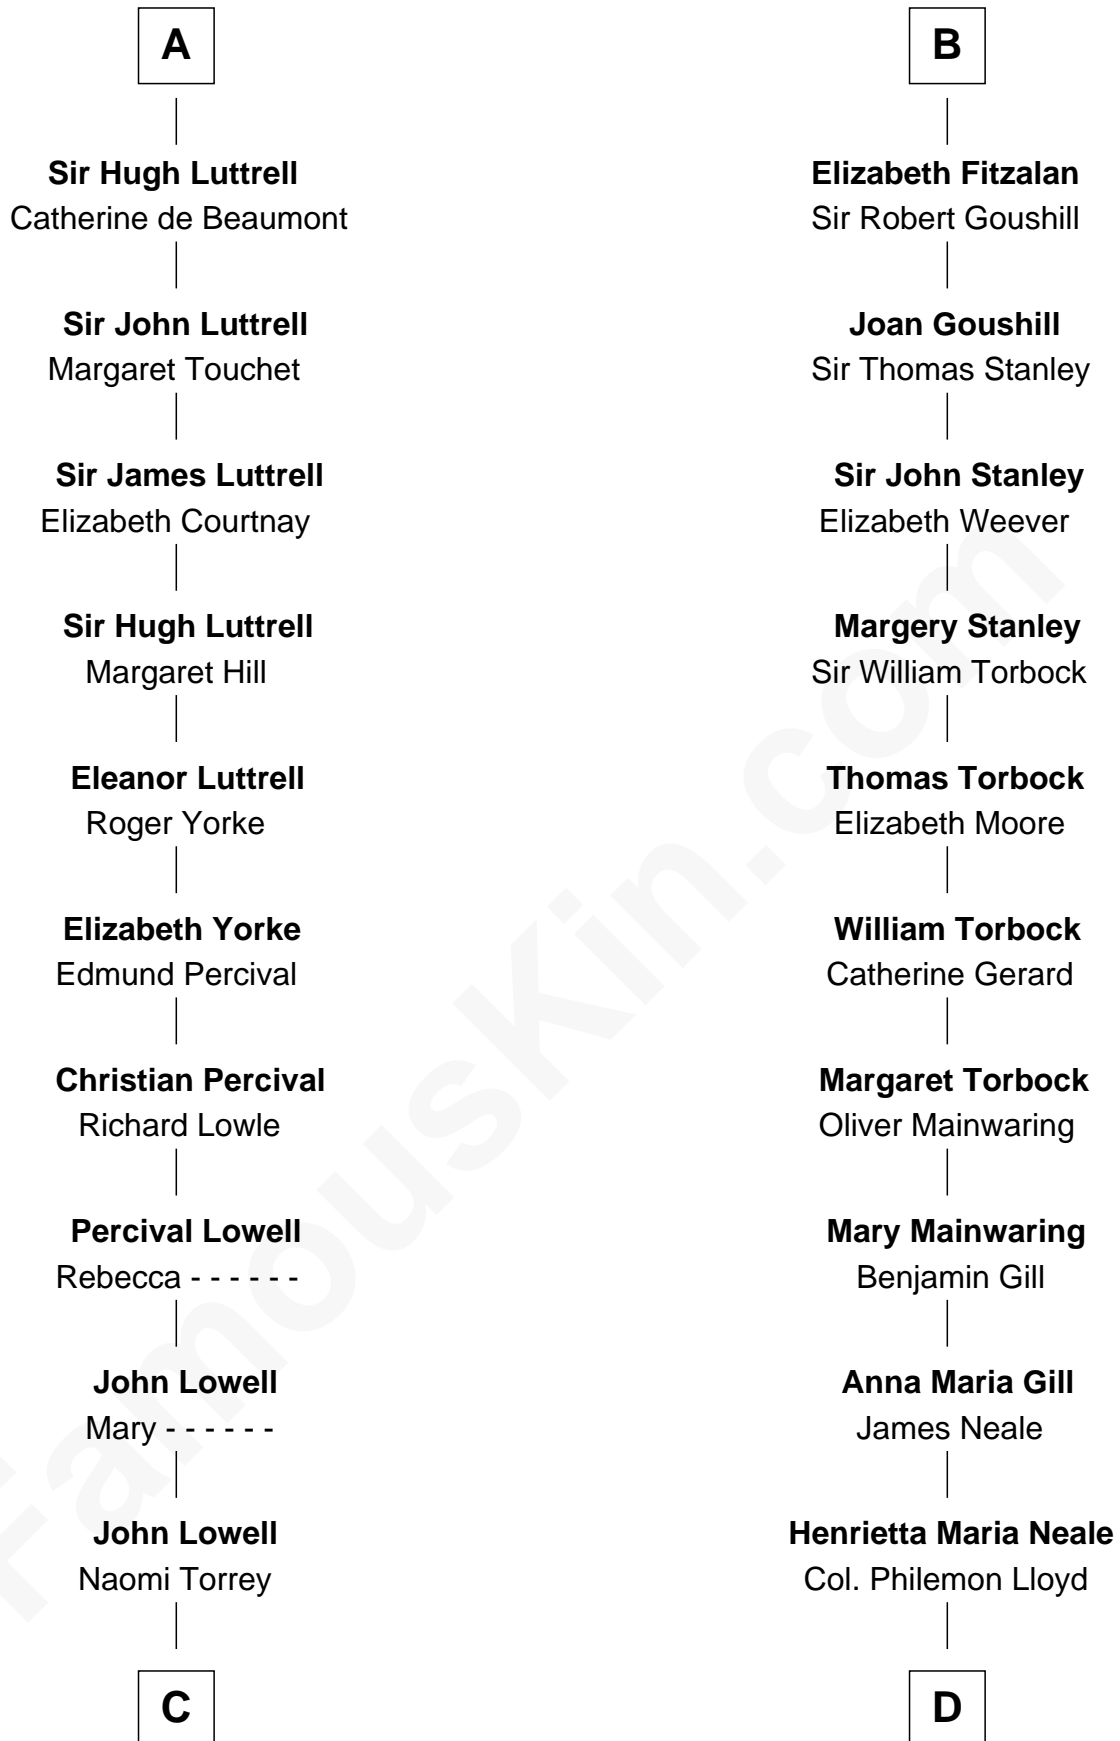

FamousKin.com Relationship Chart of

James Russell Lowell

American "Fireside" Poet

20th cousin 1 time removed of

Charles Goldsborough

16th Governor of Maryland

Humphrey IV de Bohun

Margaret of Scotland

William Tilghman
Margaret Lloyd

Anna Maria Tilghman
Charles Goldsborough

Charles Goldsborough
16th Governor of Maryland

FamousKin.com