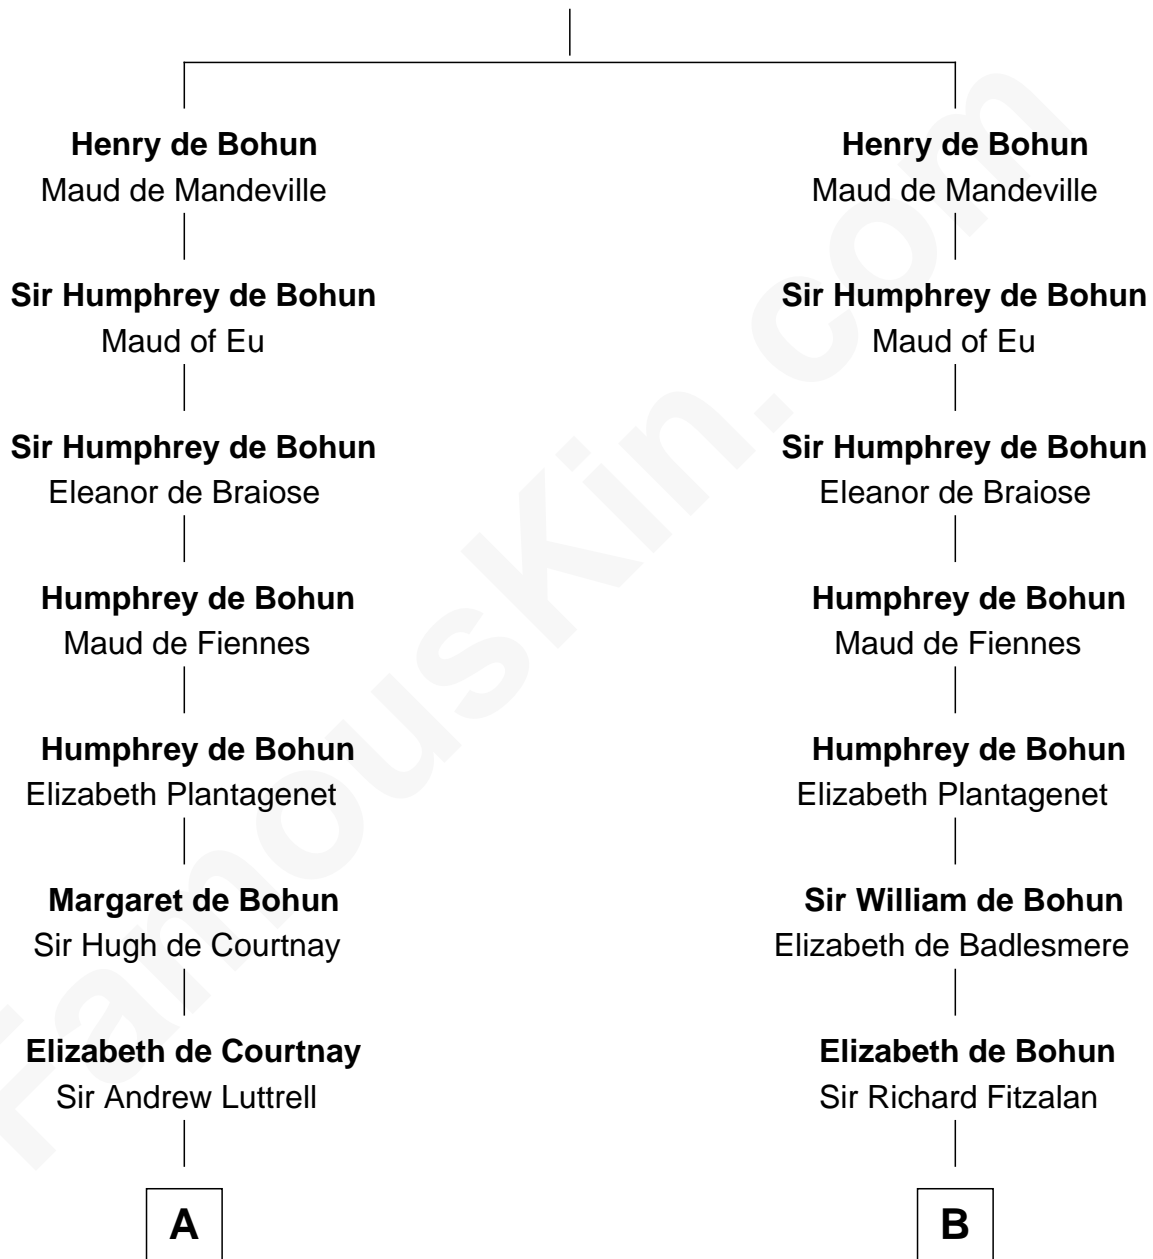

FamousKin.com Relationship Chart of

James Russell Lowell

American "Fireside" Poet

20th cousin 1 time removed of

Charles Goldsborough

16th Governor of Maryland

Humphrey IV de Bohun

Margaret of Scotland

William Tilghman
Margaret Lloyd

Anna Maria Tilghman
Charles Goldsborough

Charles Goldsborough
16th Governor of Maryland

FamousKin.com