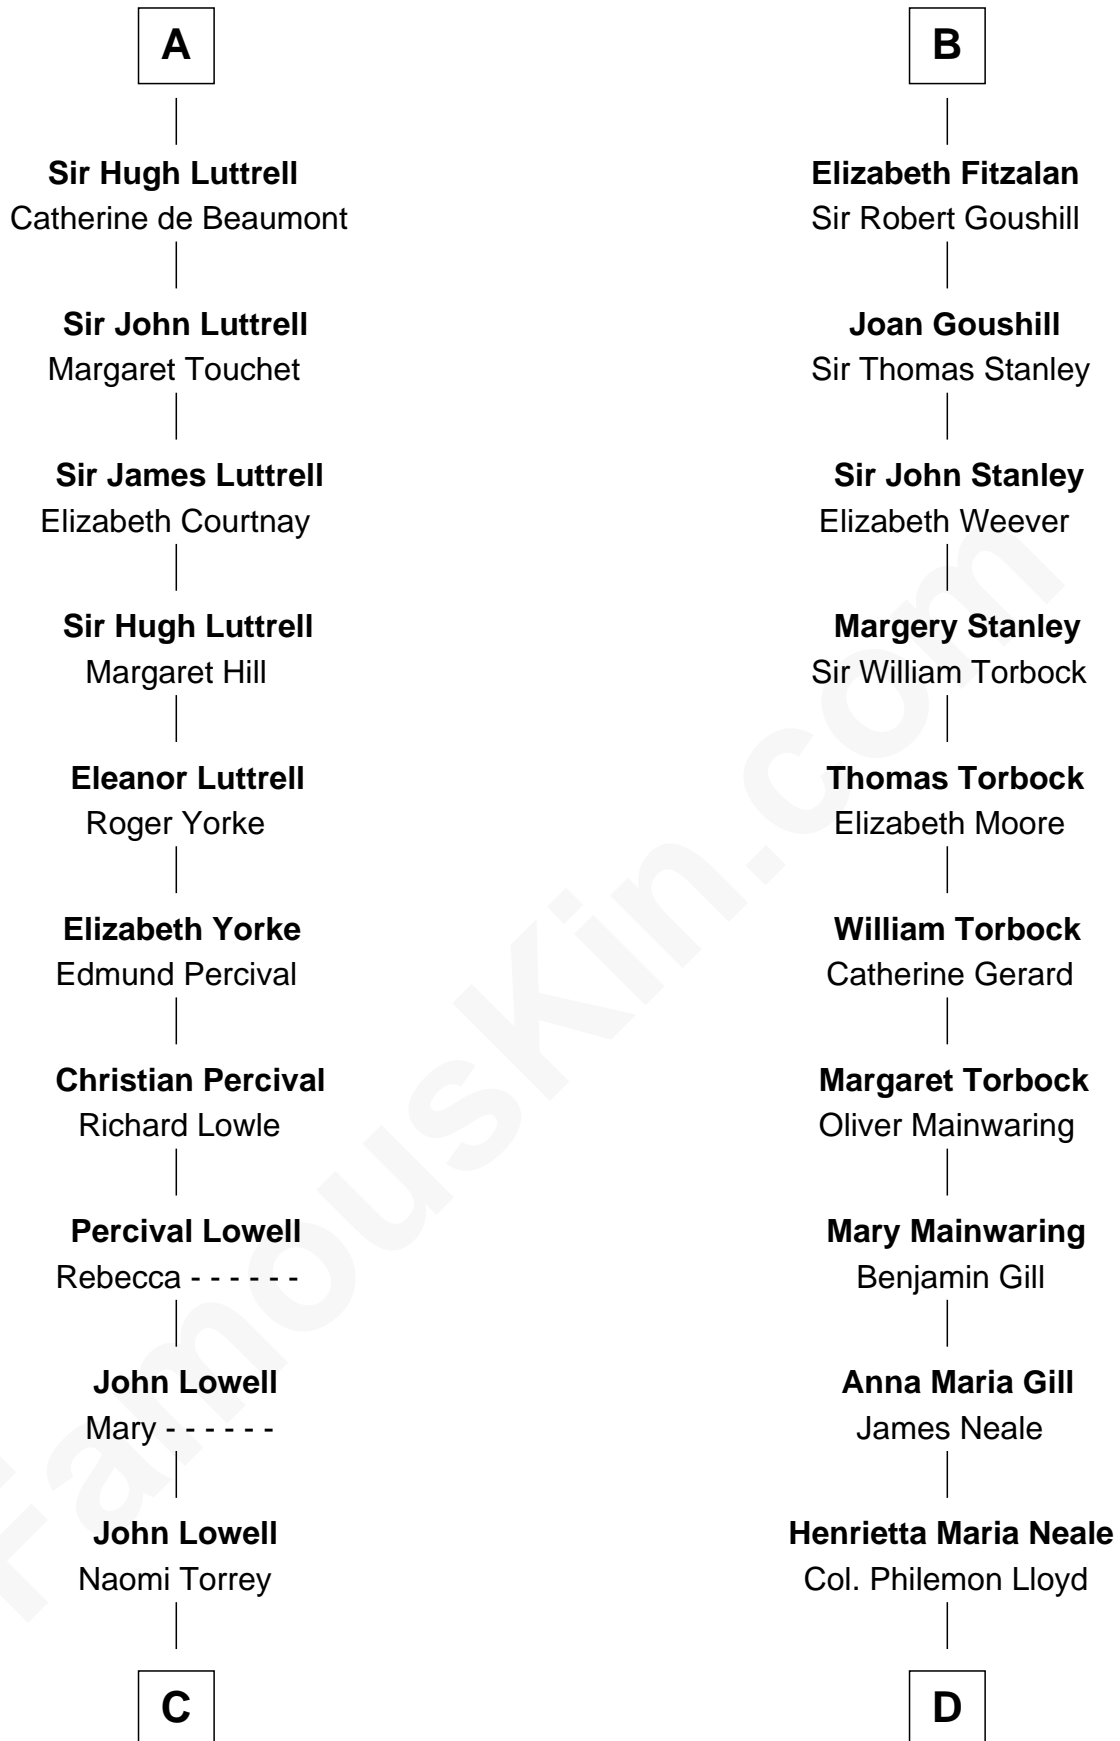

FamousKin.com Relationship Chart of

James Russell Lowell

American "Fireside" Poet

20th cousin 1 time removed of

Charles Goldsborough

16th Governor of Maryland

Henri de Eu
Maud de Warenne

C

William Tilghman
Margaret Lloyd

Anna Maria Tilghman
Charles Goldsborough

Charles Goldsborough
16th Governor of Maryland

FamousKin.com