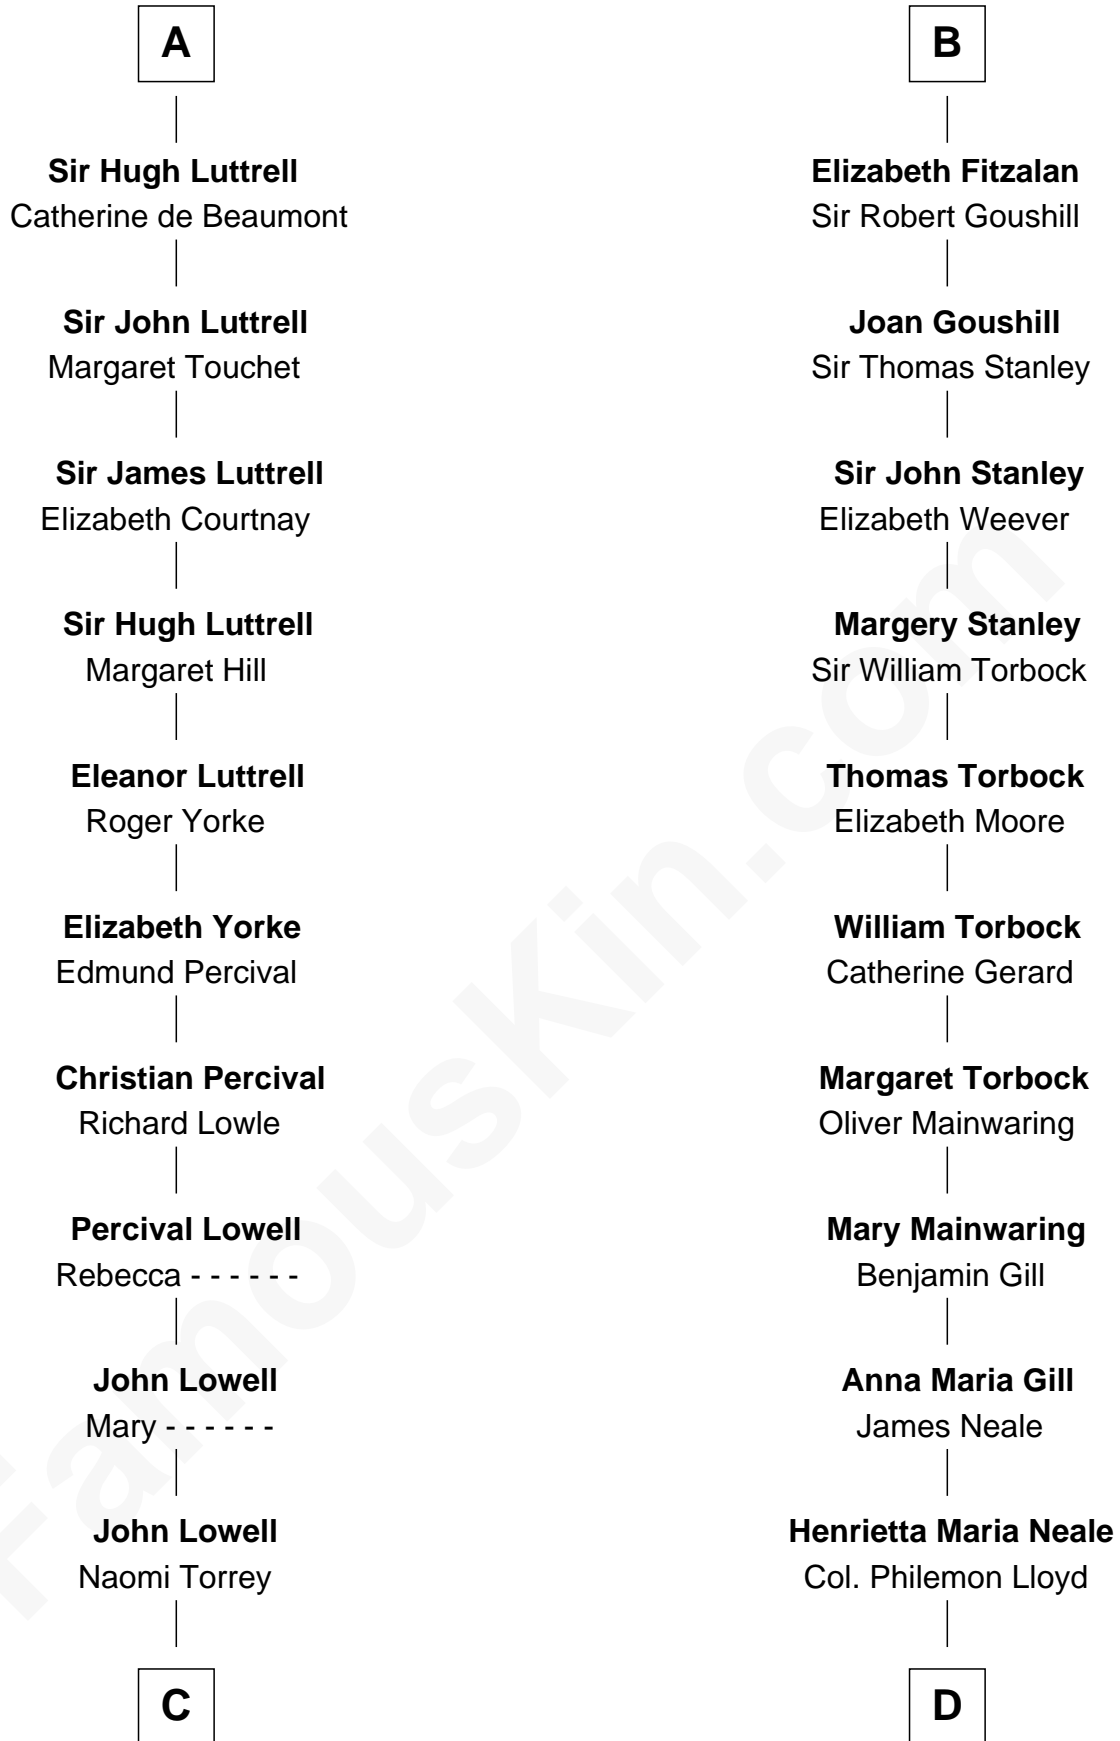

# FamousKin.com Relationship Chart of

**James Russell Lowell**

*American "Fireside" Poet*

20th cousin 1 time removed of

**Charles Goldsborough**

*16th Governor of Maryland*

**C**

**Ebenezer Lowell**  
Elizabeth Shailer

**William Tilghman**  
Margaret Lloyd

**Anna Maria Tilghman**  
Charles Goldsborough

**Charles Goldsborough**  
*16th Governor of Maryland*

FamousKin.com