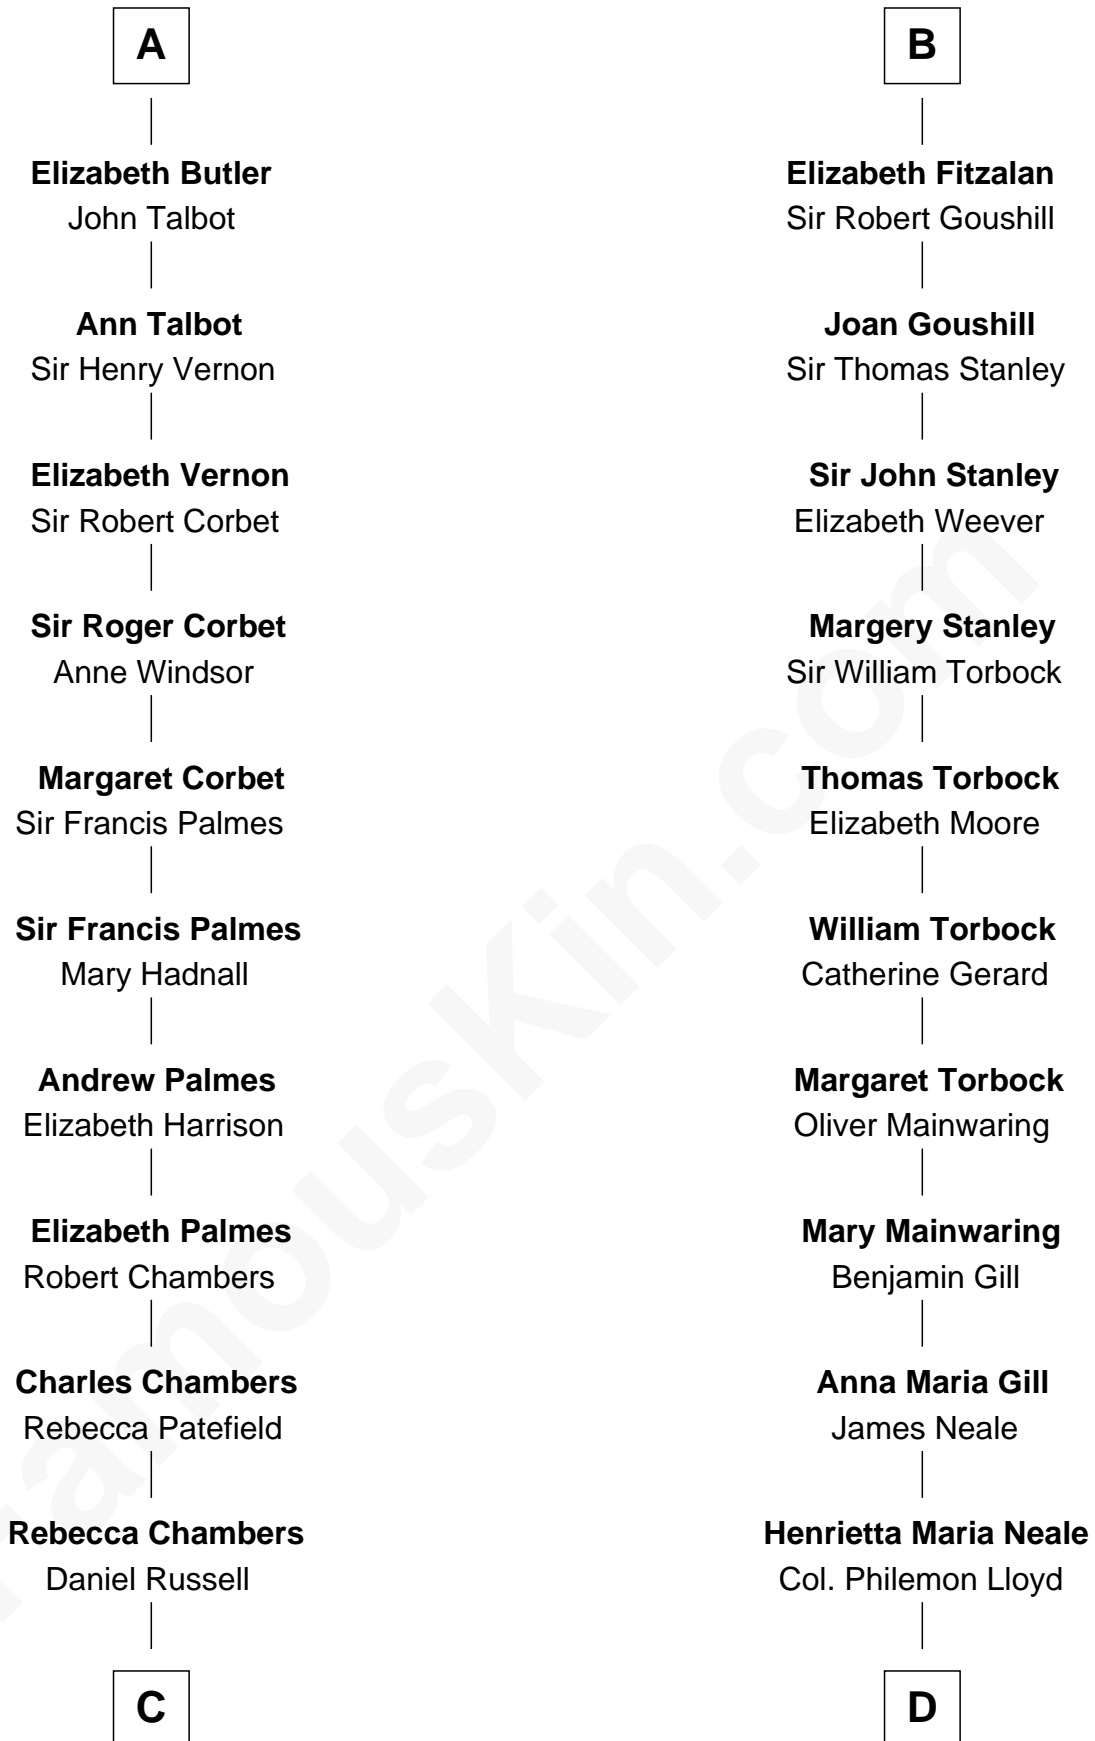

# FamousKin.com Relationship Chart of

**James Russell Lowell**

*American "Fireside" Poet*

20th cousin of

**Charles Goldsborough**

*16th Governor of Maryland*

**Waleran de Newburgh**

Alice de Harcourt

**William Tilghman**  
Margaret Lloyd

**Anna Maria Tilghman**  
Charles Goldsborough

**Charles Goldsborough**  
*16th Governor of Maryland*