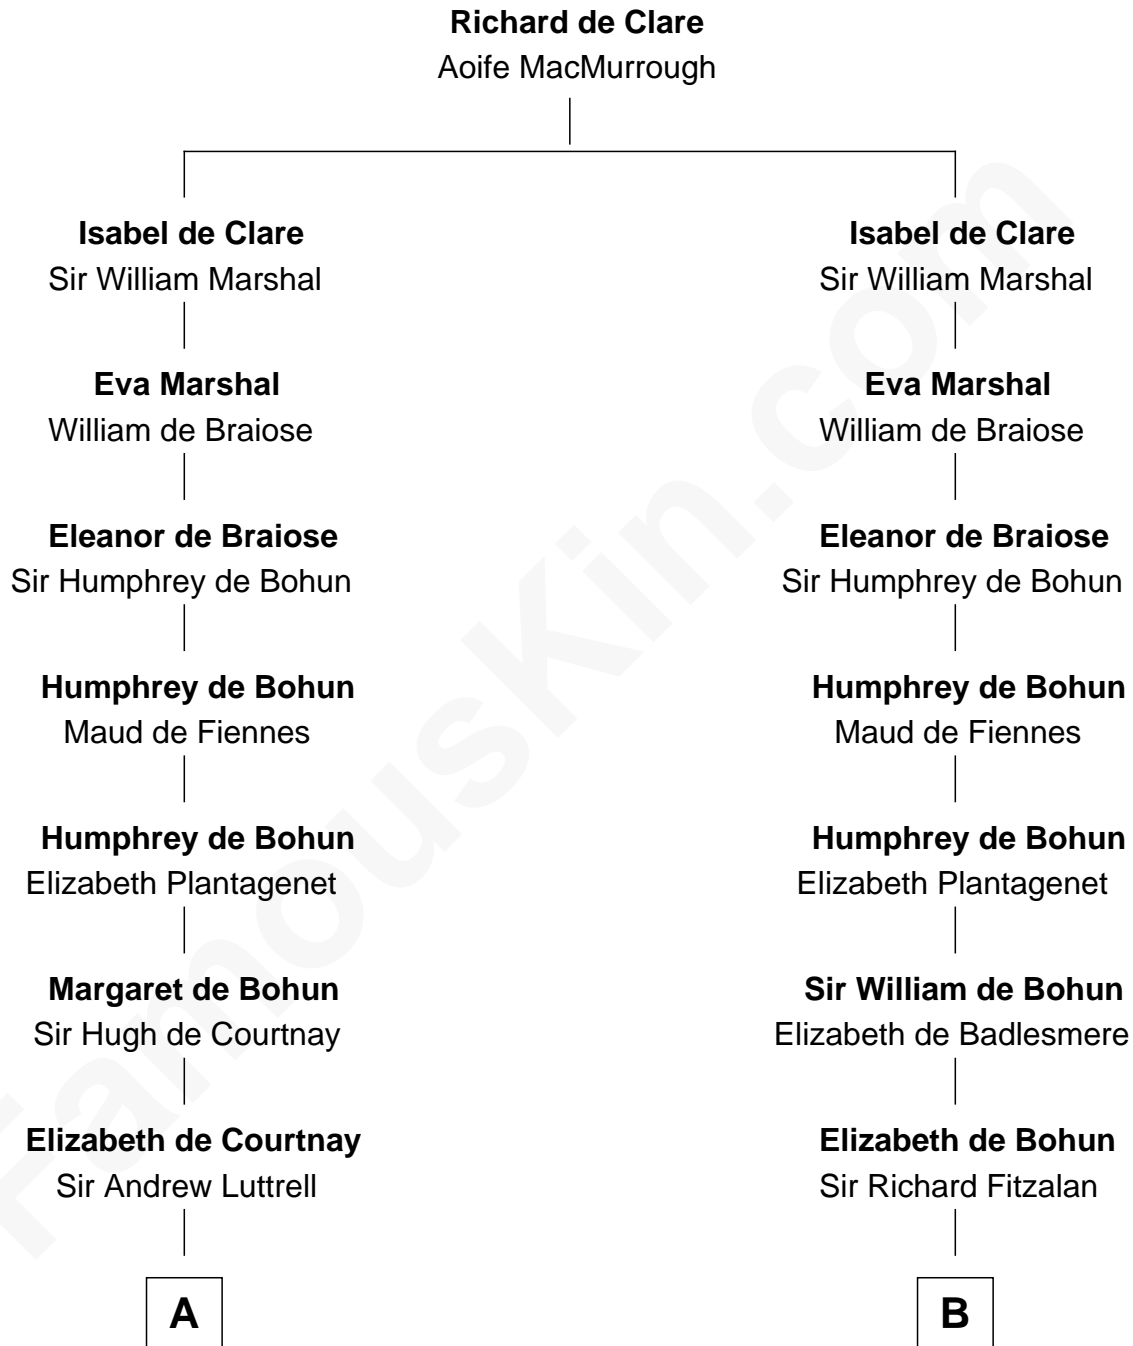

# FamousKin.com Relationship Chart of

**James Russell Lowell**

*American "Fireside" Poet*

20th cousin 1 time removed of

**Charles Goldsborough**

*16th Governor of Maryland*

**C**

**Ebenezer Lowell**  
Elizabeth Shailer

**William Tilghman**  
Margaret Lloyd

**Anna Maria Tilghman**  
Charles Goldsborough

**Charles Goldsborough**  
*16th Governor of Maryland*

FamousKin.com