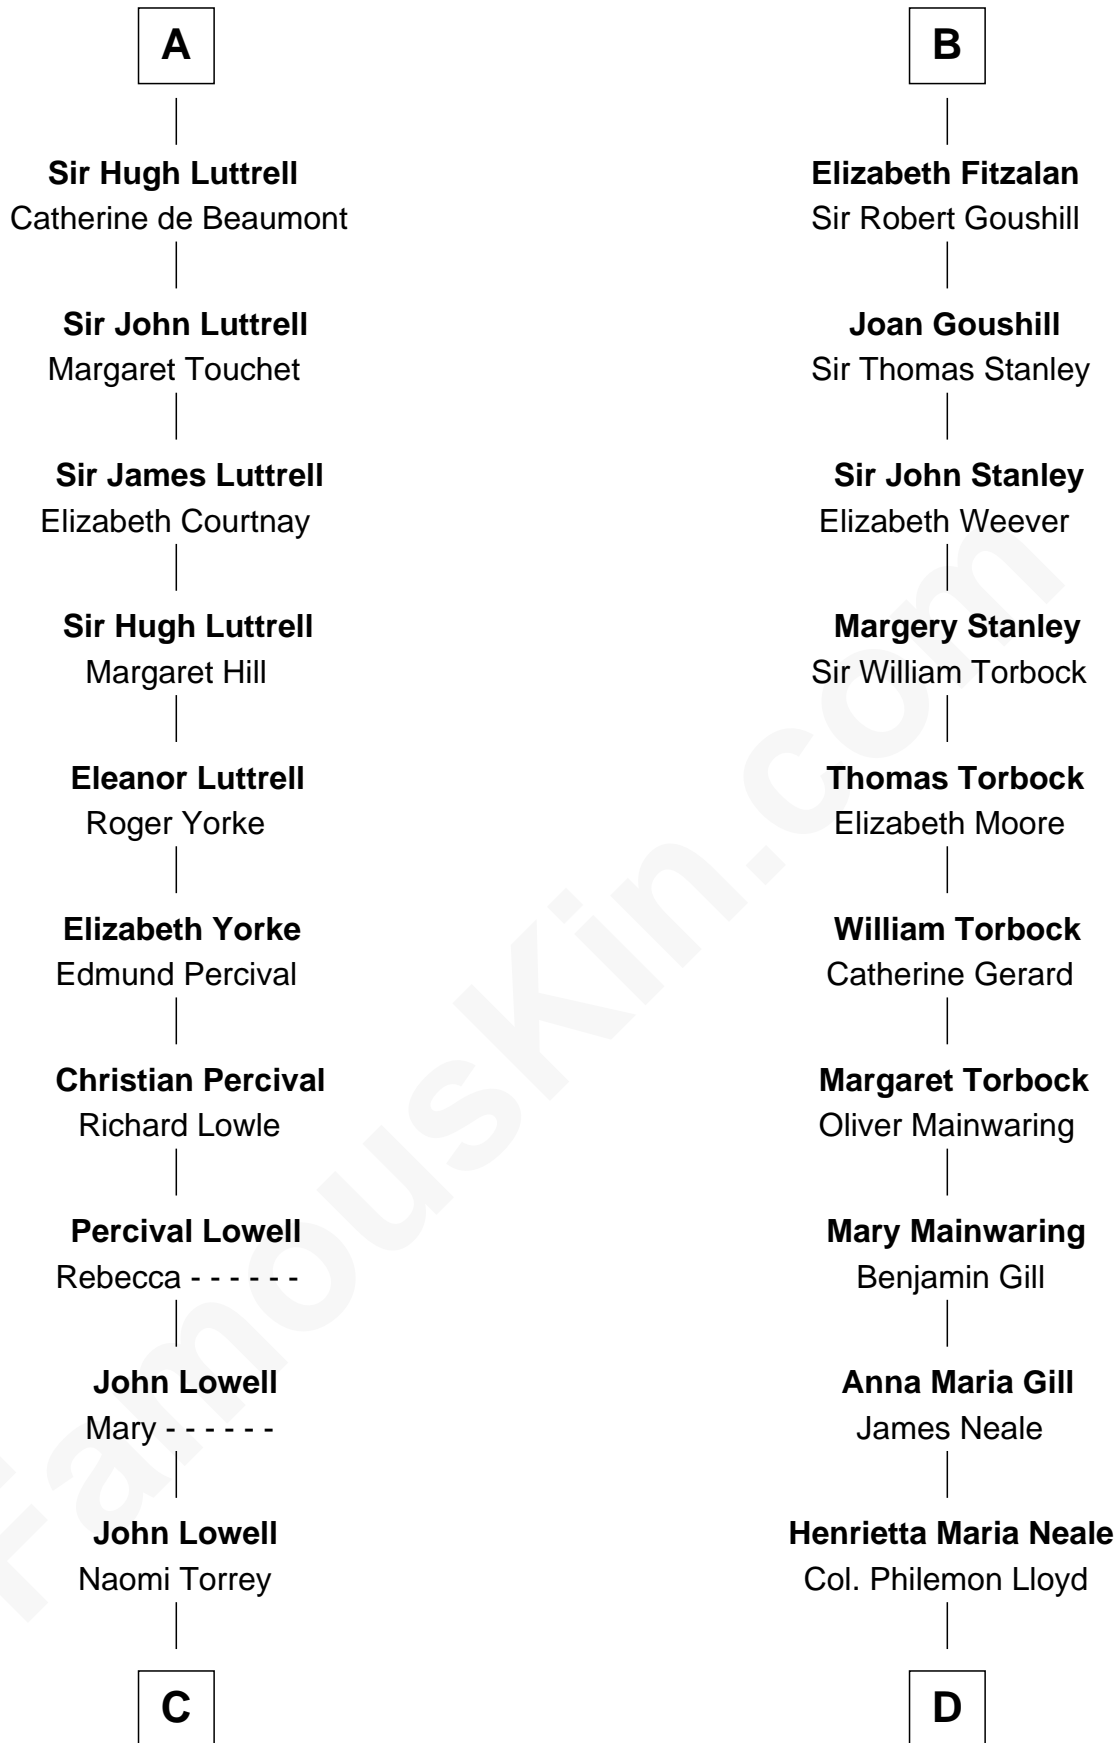

# FamousKin.com Relationship Chart of

**James Russell Lowell**

*American "Fireside" Poet*

20th cousin 1 time removed of

**Charles Goldsborough**

*16th Governor of Maryland*

**C**

**Ebenezer Lowell**  
Elizabeth Shailer

**William Tilghman**  
Margaret Lloyd

**Anna Maria Tilghman**  
Charles Goldsborough

**Charles Goldsborough**  
*16th Governor of Maryland*

FamousKin.com