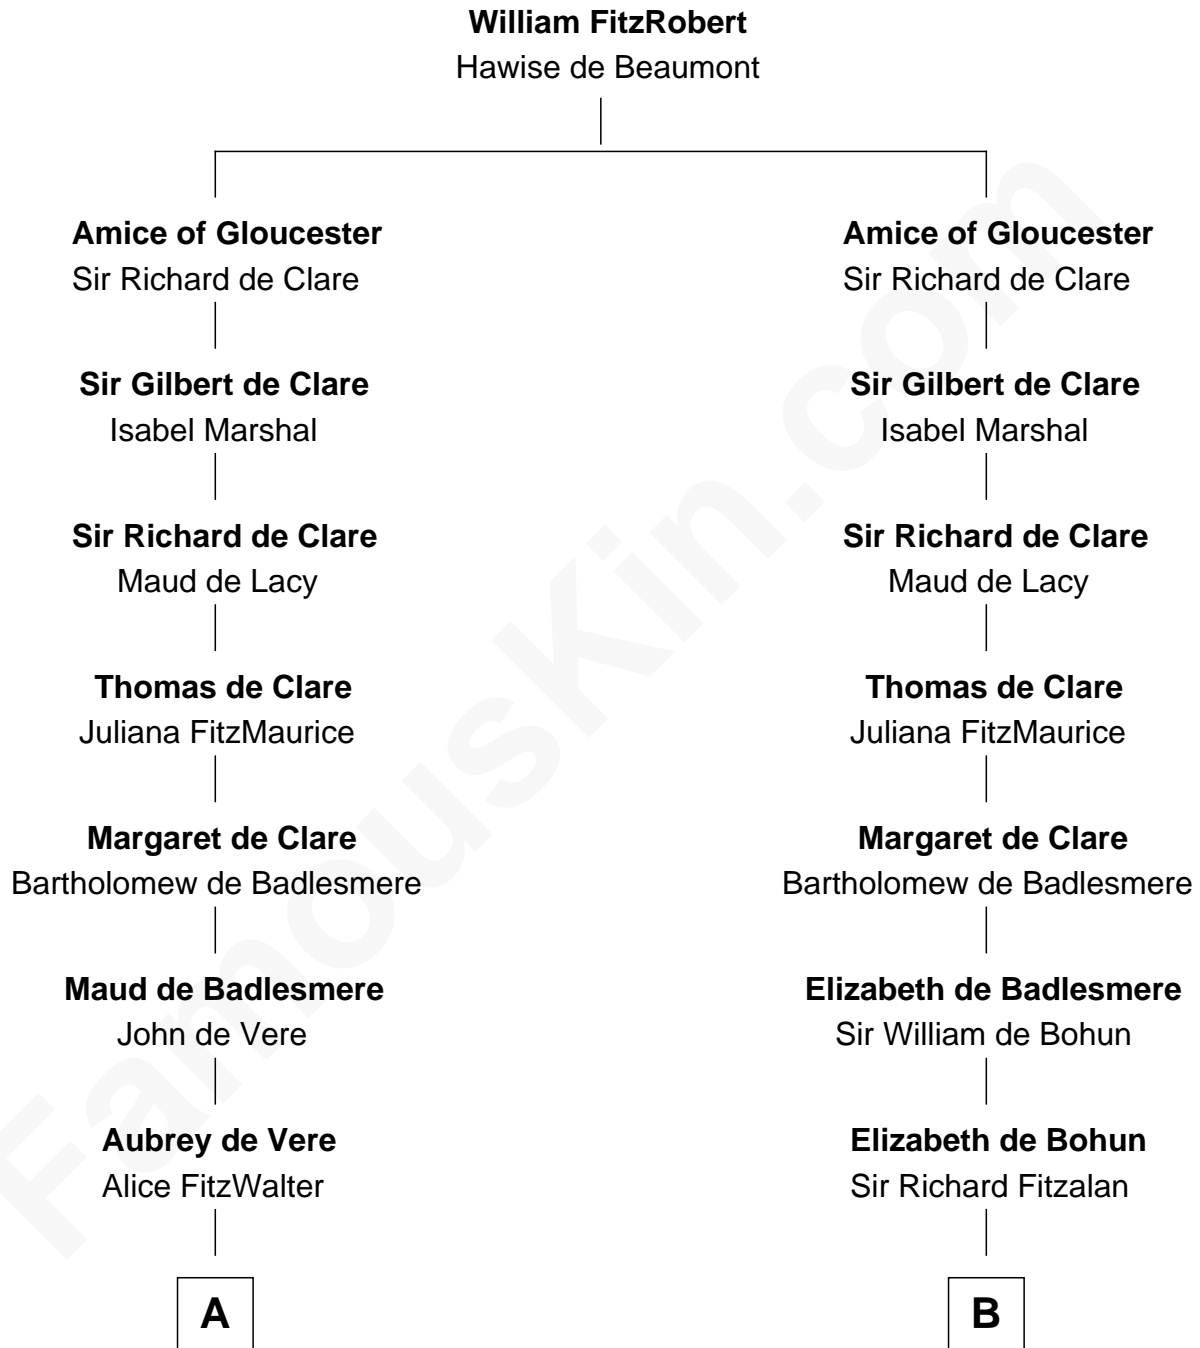

FamousKin.com Relationship Chart of

James Russell Lowell

American "Fireside" Poet

20th cousin 1 time removed of

Charles Goldsborough

16th Governor of Maryland

C

Sarah Turell
Noah Champney

Anna Maria Tilghman
Charles Goldsborough

Charles Goldsborough
16th Governor of Maryland