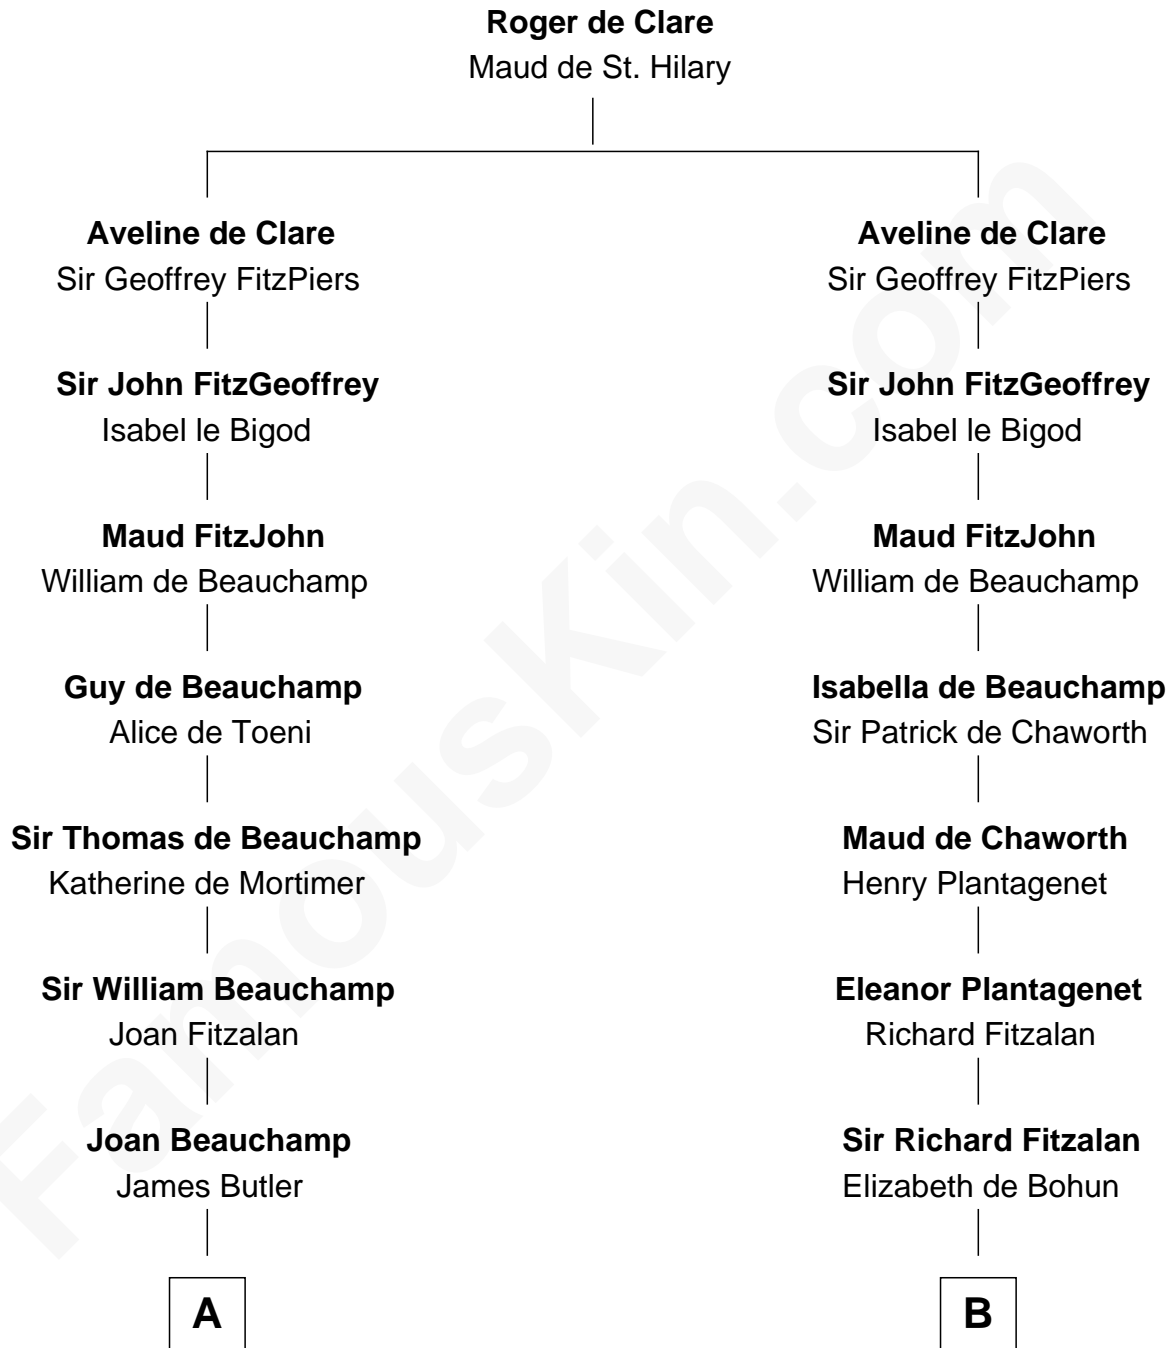

FamousKin.com Relationship Chart of

James Russell Lowell

American "Fireside" Poet

20th cousin of

Charles Goldsborough

16th Governor of Maryland

C

James Russell
Katharine Graves

Rebecca Russell
John Lowell

Rev. Charles Lowell
Harriet Brackett Spence

James Russell Lowell
American "Fireside" Poet

D

Anna Maria Lloyd
Richard Tilghman

William Tilghman
Margaret Lloyd

Anna Maria Tilghman
Charles Goldsborough

Charles Goldsborough
16th Governor of Maryland