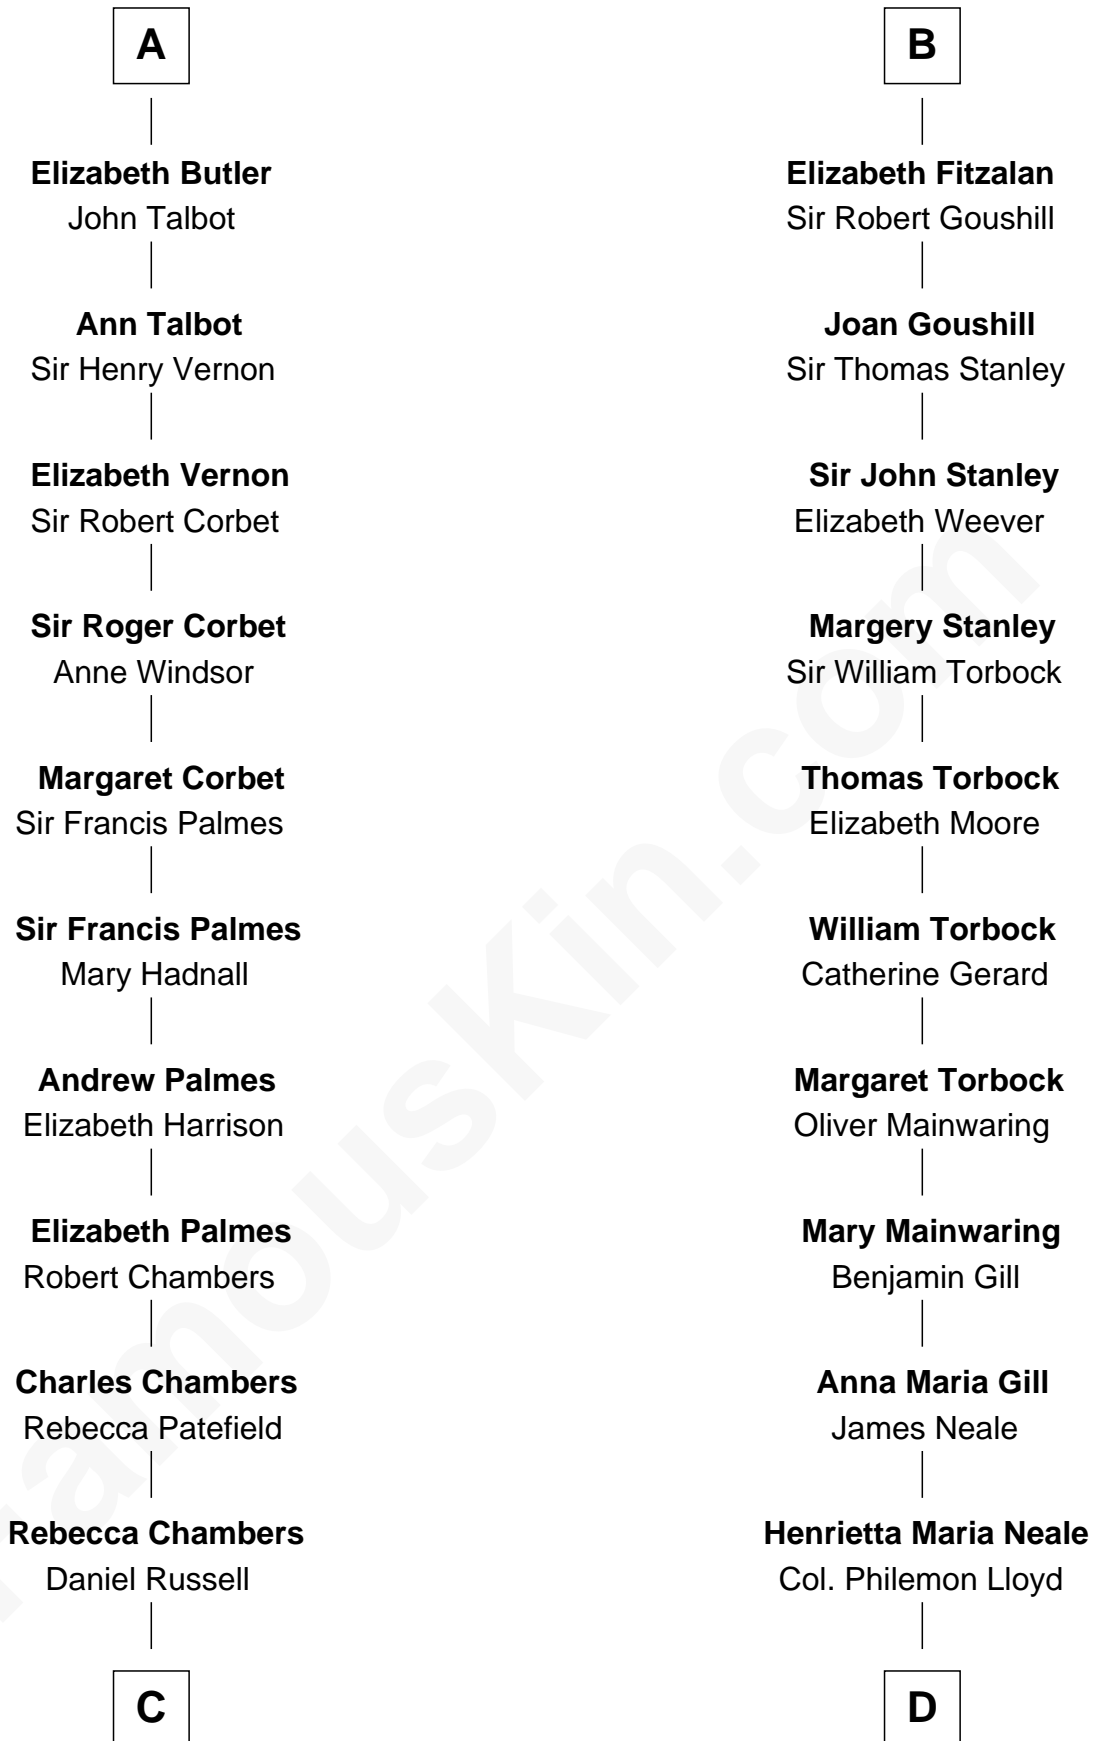

FamousKin.com Relationship Chart of

James Russell Lowell

American "Fireside" Poet

20th cousin of

Charles Goldsborough

16th Governor of Maryland

C

James Russell
Katharine Graves

Charles Goldsborough
16th Governor of Maryland